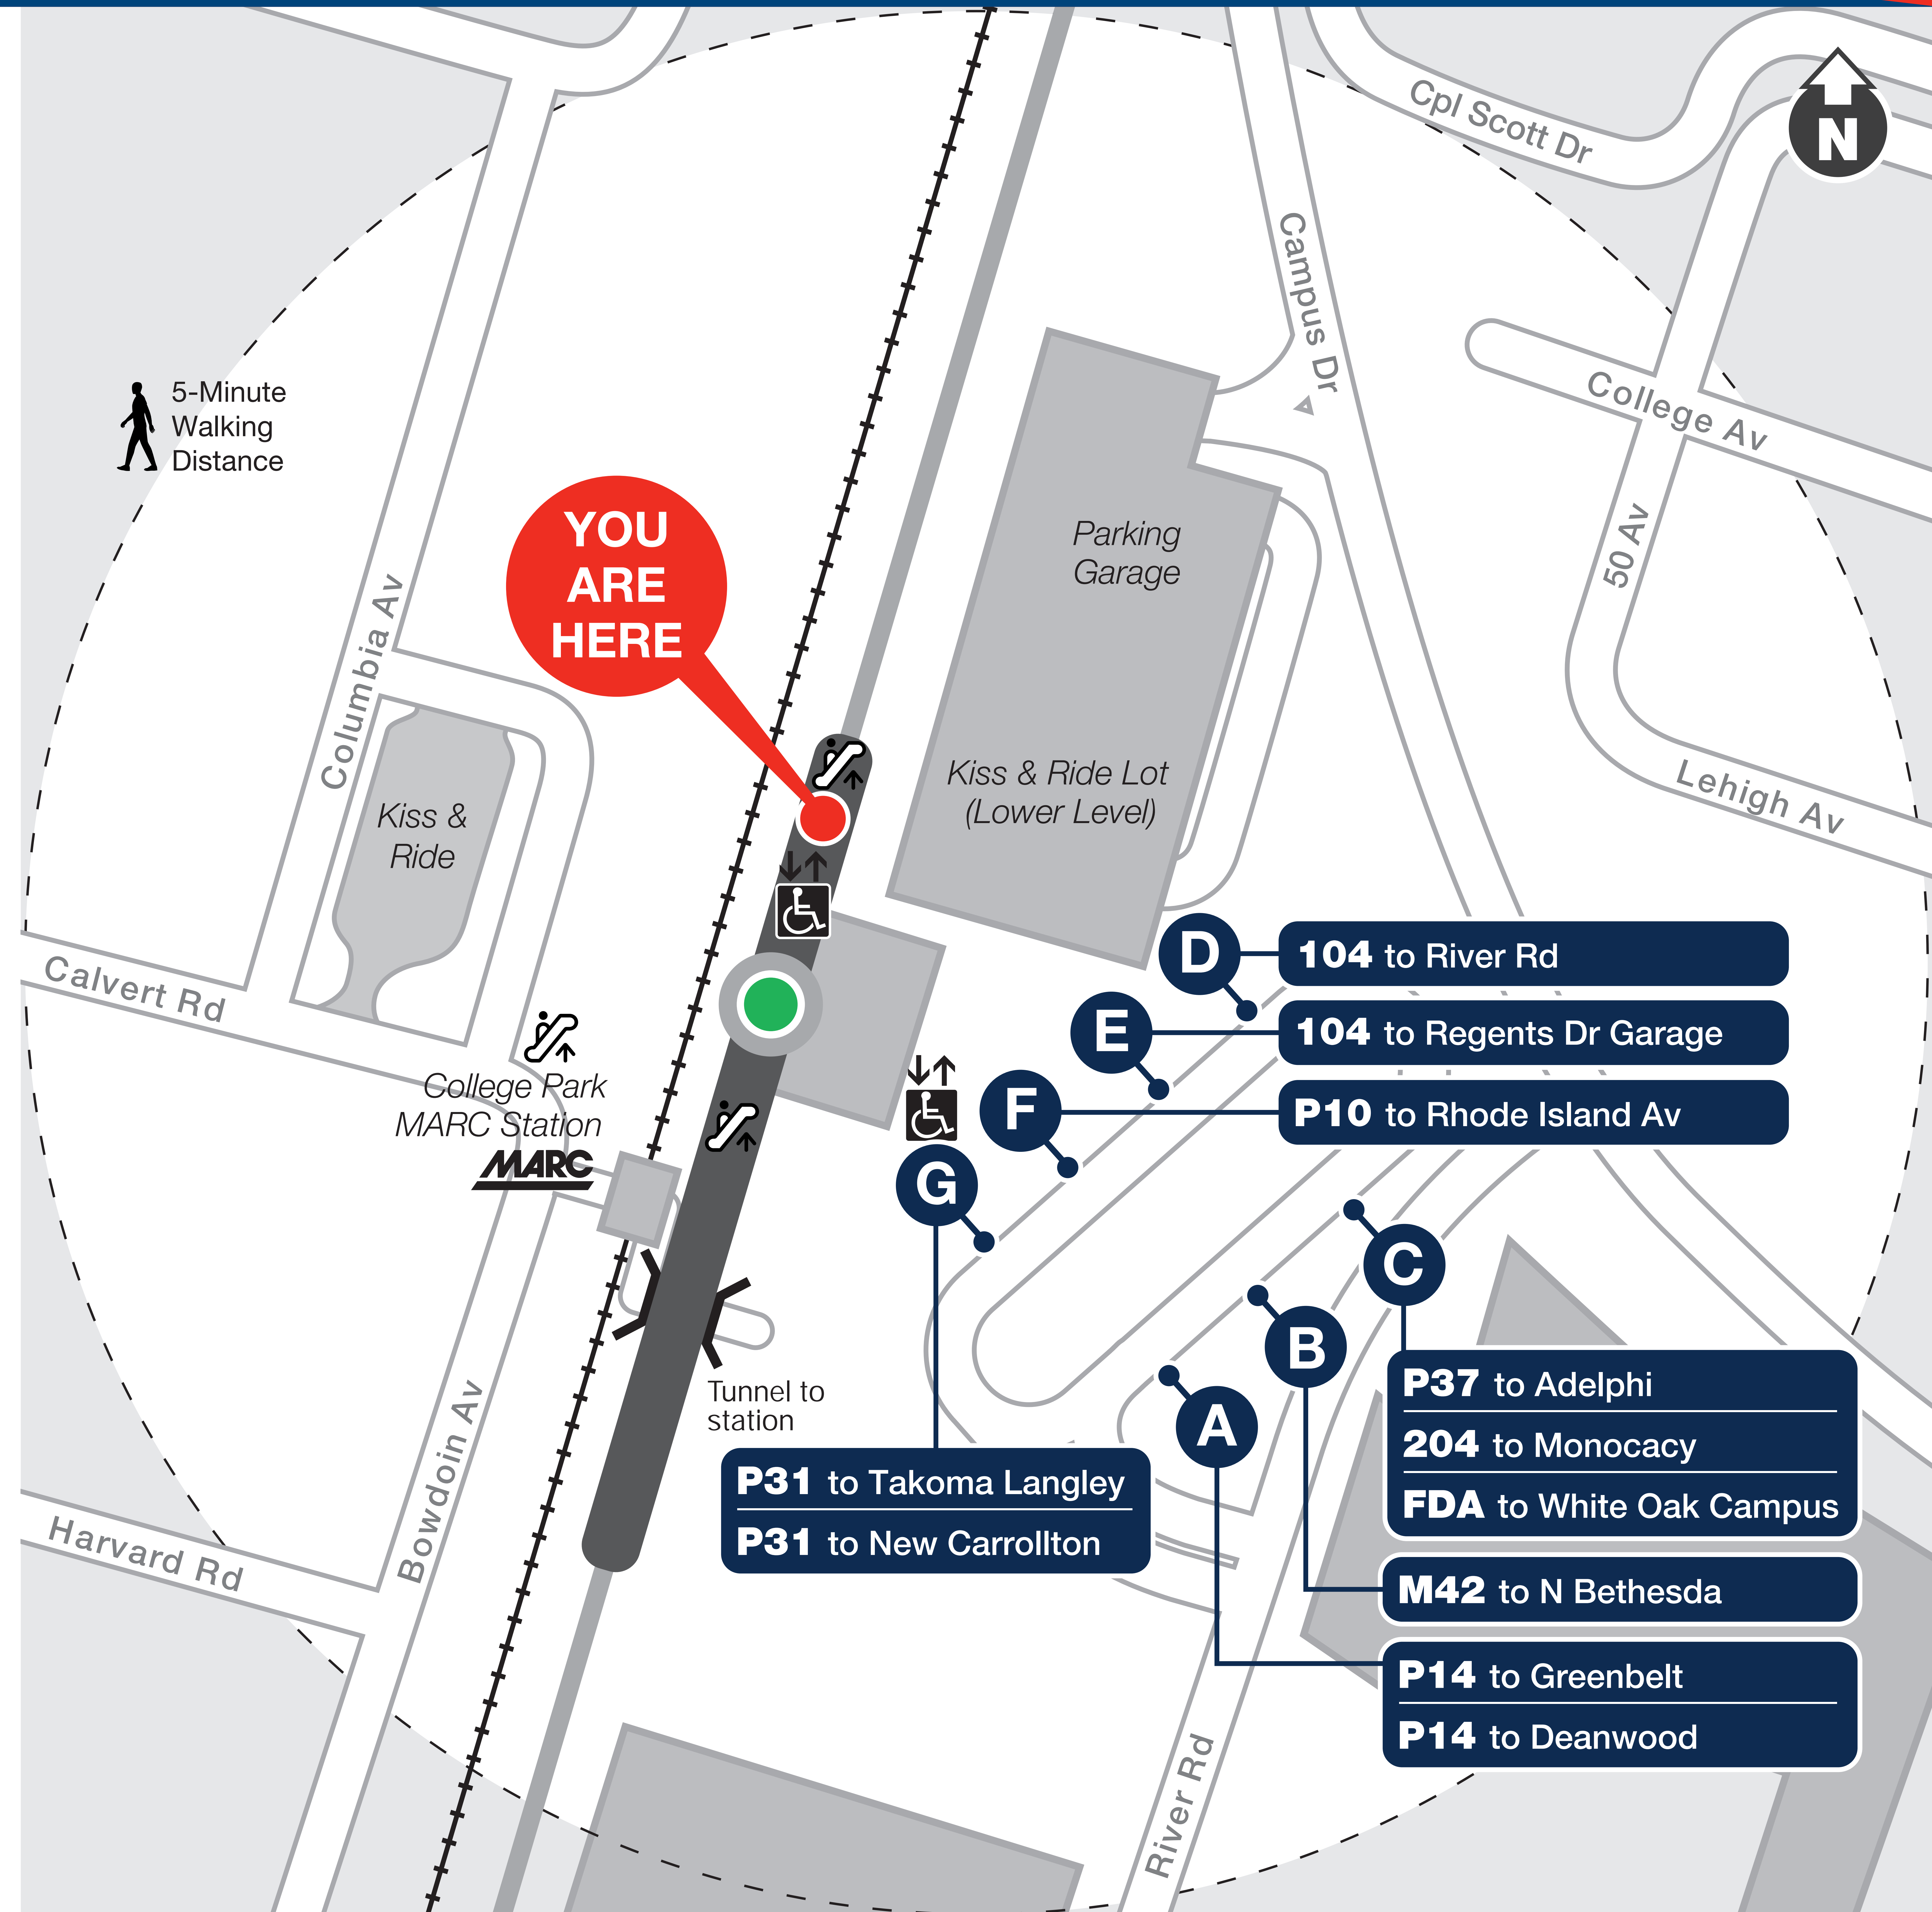

# College Park

## Looking for a Bus?

### Boarding Locations and Service Days

Route	Destination	Boarding Location	Monday to Friday	Saturday	Sunday
M42	N Bethesda	B	✓	✓	✓
P10	Rhode Island Av	F	✓	✓	✓
P14	Greenbelt	A	✓	✓	✓
P14	Deanwood	A	✓	✓	✓
P31	Takoma Langley	G	✓	✓	✓
P31	New Carrollton	G	✓	✓	✓
<b>TheBus-Prince George's County</b>					
P37	Adelphi	C	✓		
<b>Maryland MTA</b>					
204	Monocacy	C	✓		
<b>Shuttle-UM-University of Maryland</b>					
104	Regents Dr Garage	E	✓	✓	✓
104	River Rd	D	✓		
<b>FDA Shuttle</b>					
FDA	White Oak Campus	C	✓		