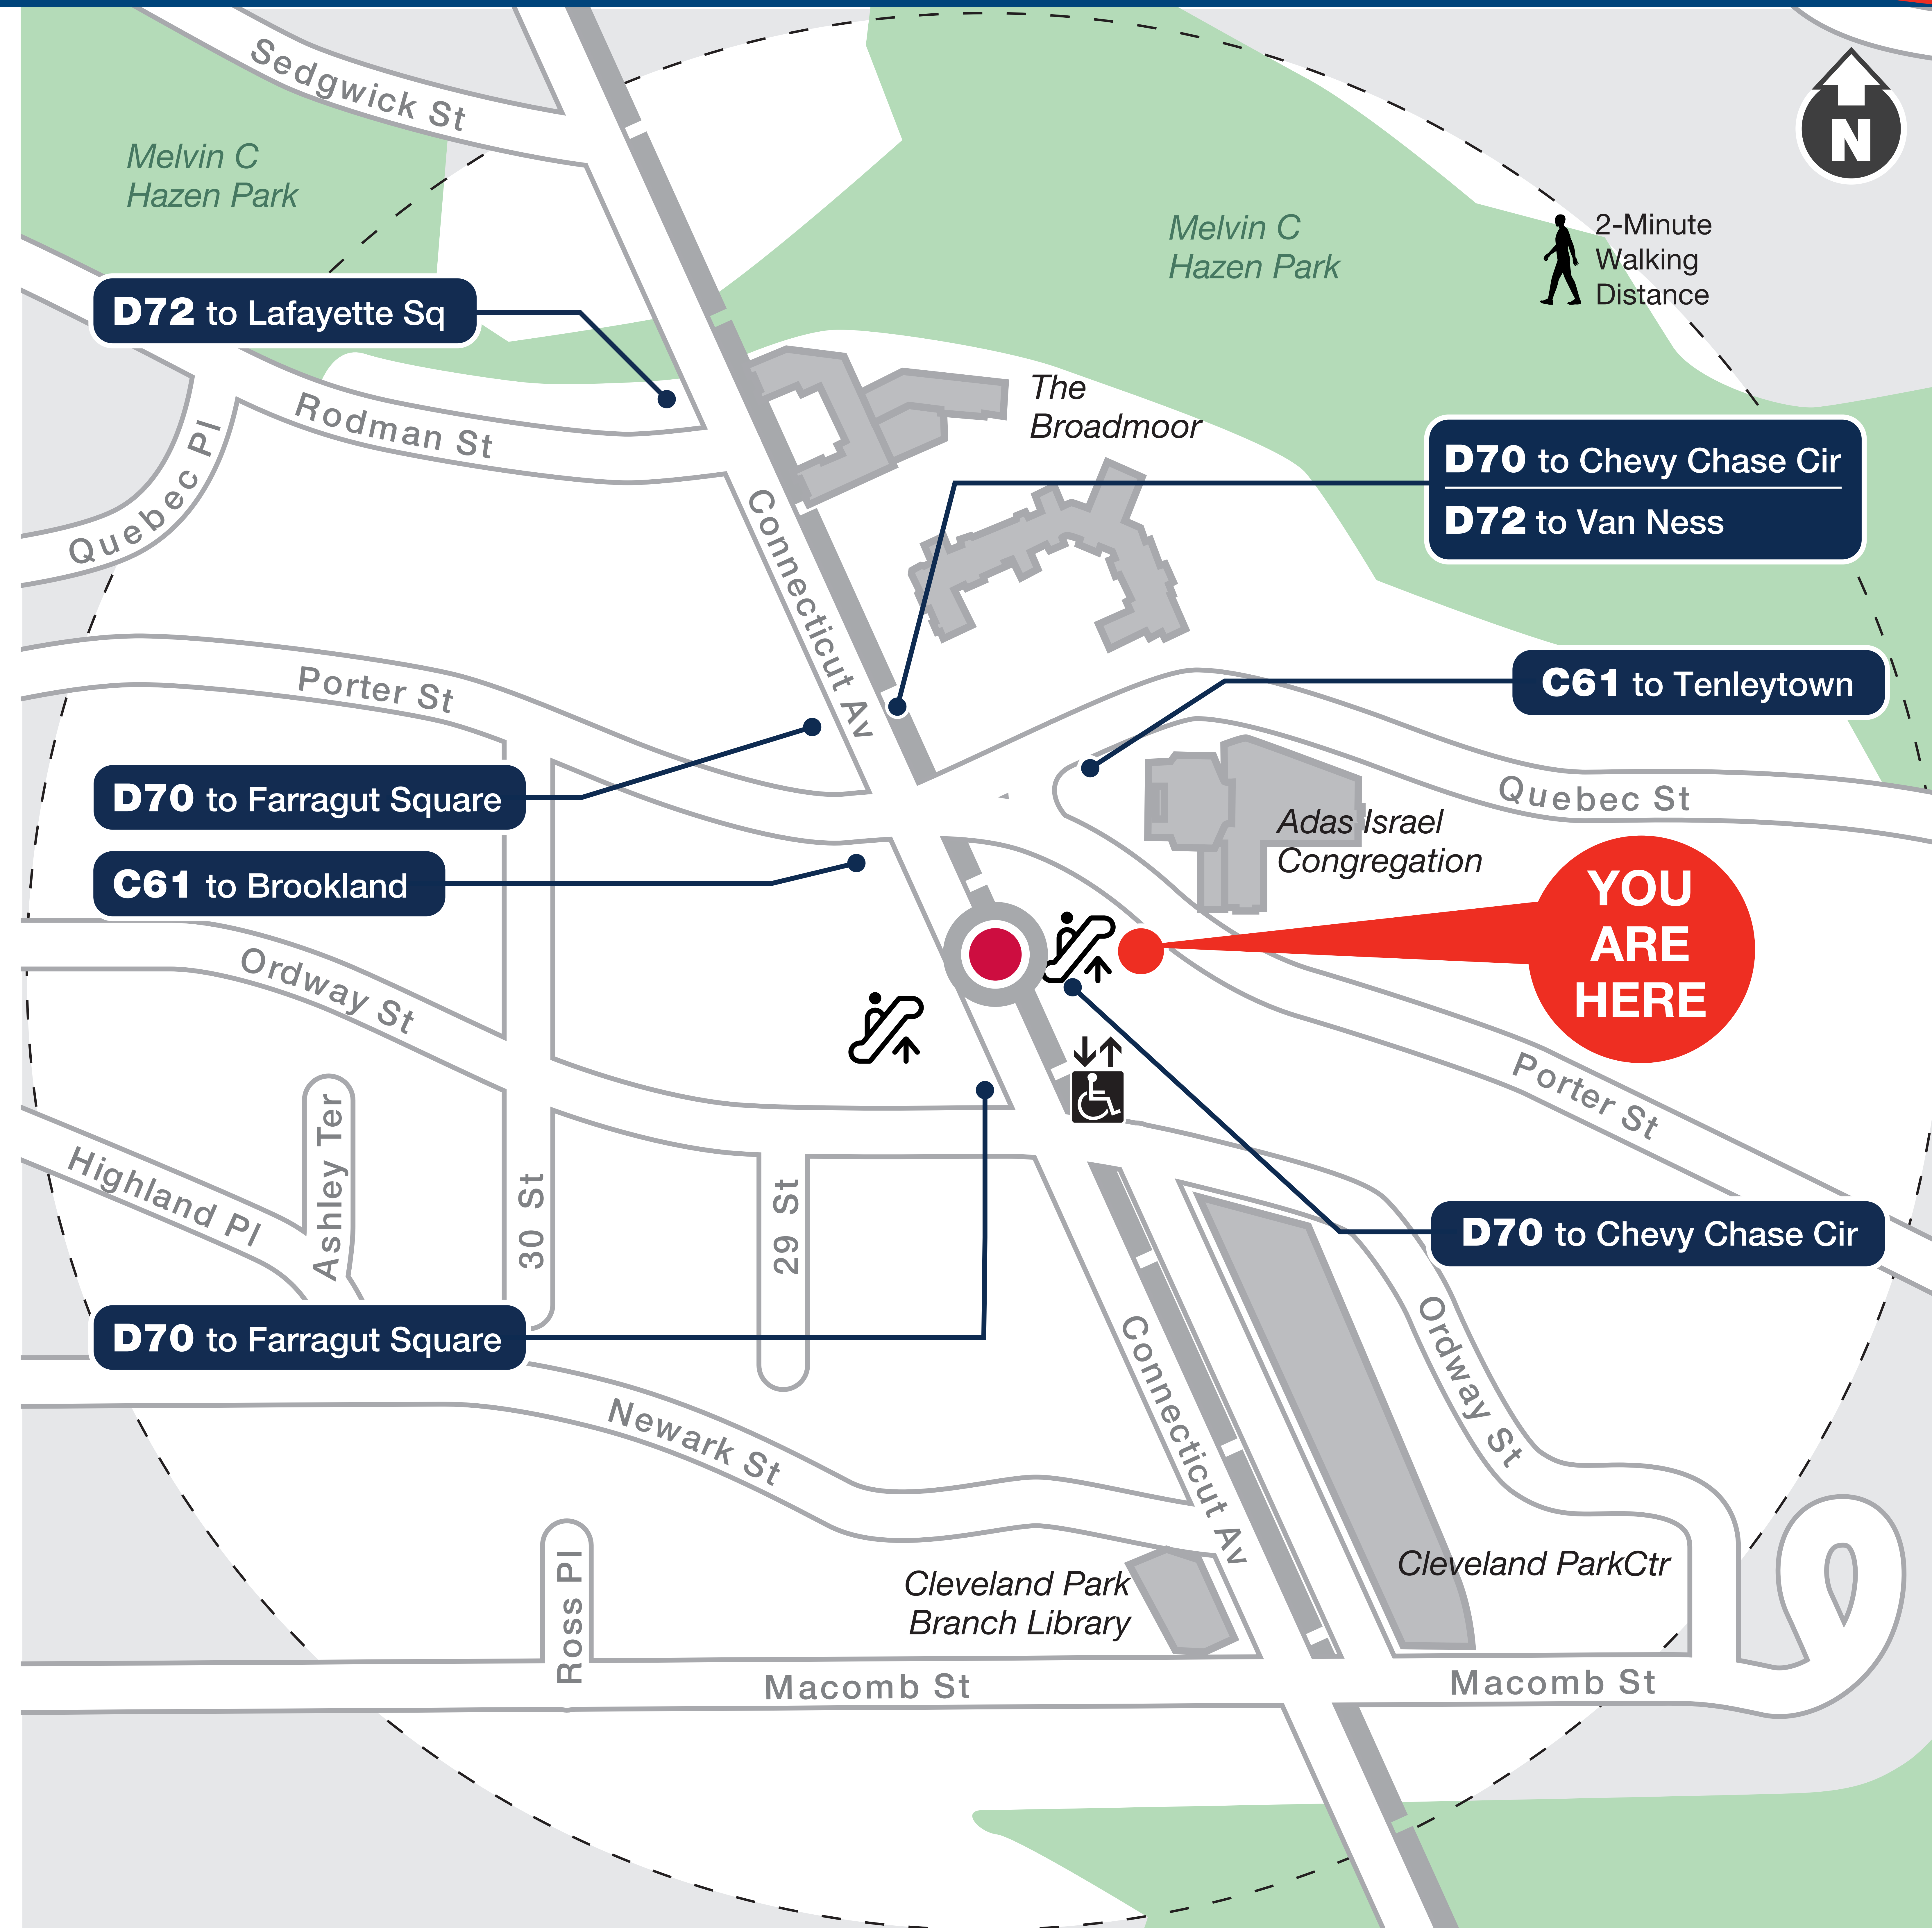

Cleveland Park

Looking for a Bus?

Boarding Locations and Service Days

Route	Destination	Boarding Location	Monday to Friday	Saturday	Sunday
C61	Tenleytown	Porter St+ Quebec St NW	✓	✓	✓
C61	Brookland	Porter St+ Connecticut Av NW	✓	✓	✓
D70	Chevy Chase Cir	Connecticut Av+ Porter St NW, Connecticut Av+ Ordway St NW	✓	✓	✓
D70	Farragut Square	Connecticut Av+ Porter St NW, Connecticut Av+ Ordway St NW	✓	✓	✓
D72	Lafayette Sq	Connecticut Av+ Rodman St NW	✓		
D72	Van Ness	Connecticut Av+ Porter St NW	✓		

For more information | Para más información

wmata.com

202-GO-METRO

@wmata

@wmata.com

Metro is accessible.
Metro es accesible.
메트로는 접속 가능합니다.