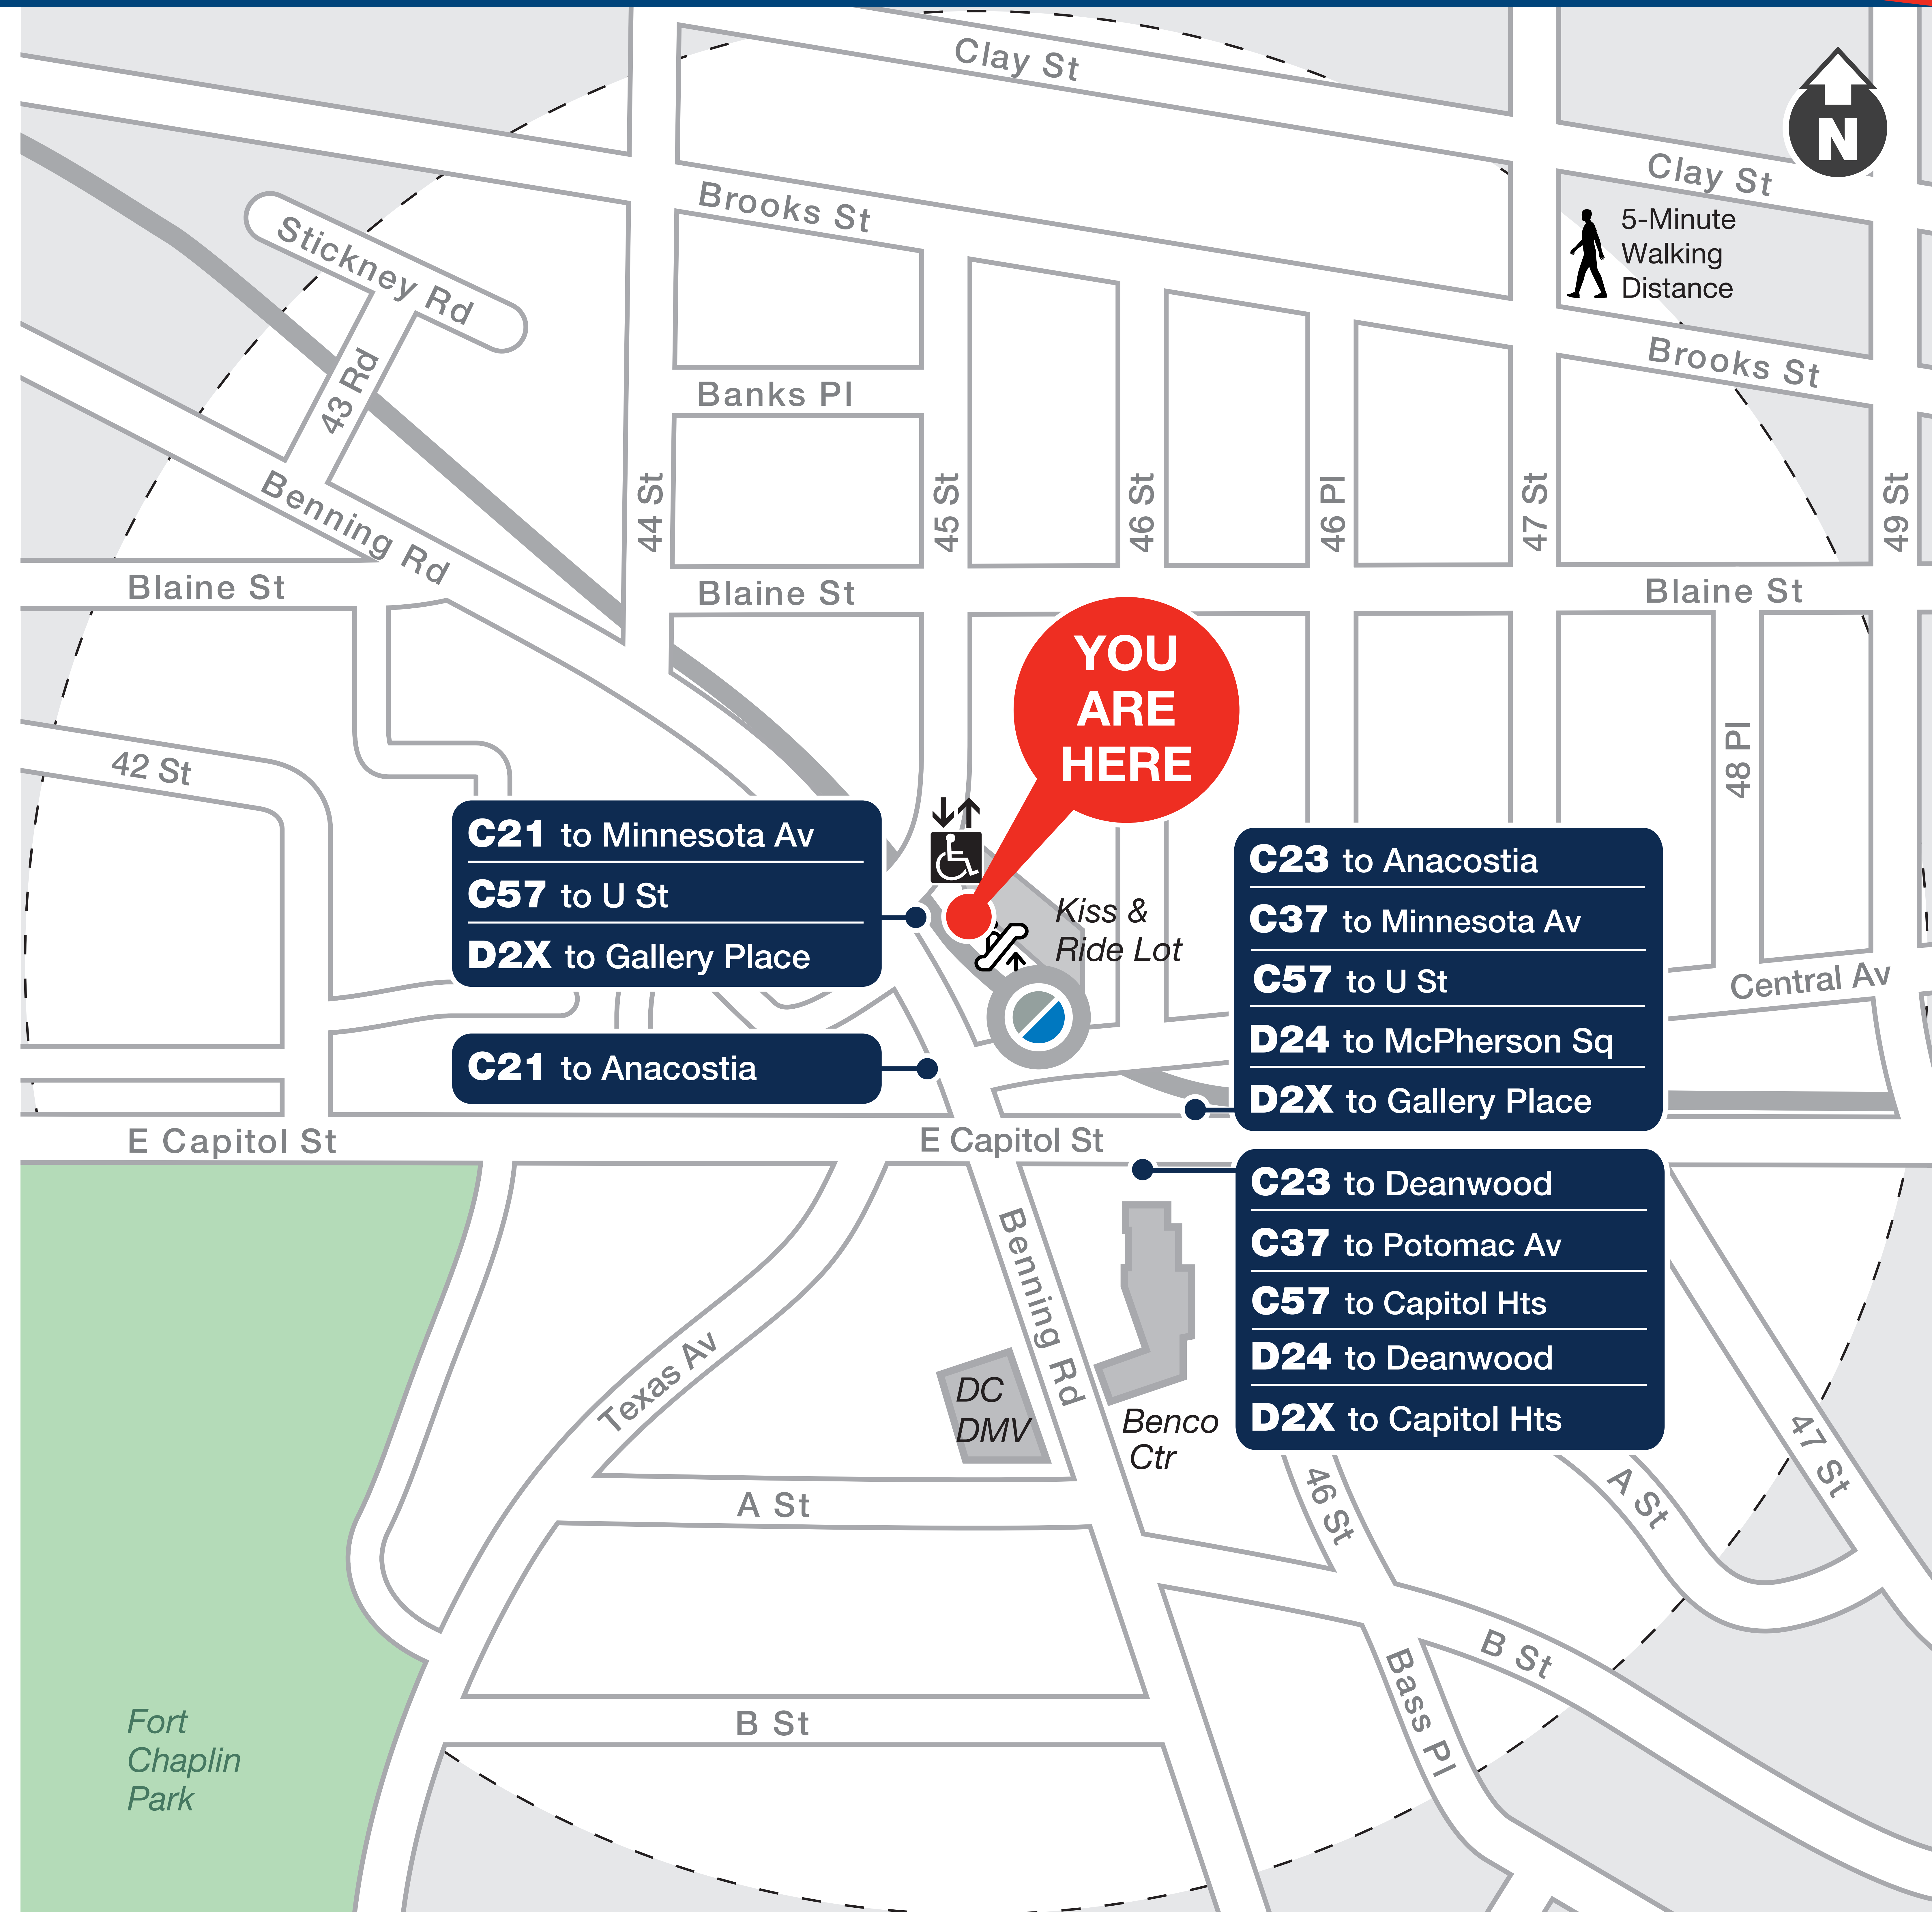

# Benning Rd

## Looking for a Bus?

### Boarding Locations and Service Days

Route	Destination	Boarding Location	Monday to Friday	Saturday	Sunday
C21	Minnesota Av	Benning Rd+ 45 St NE	✓	✓	✓
C21	Anacostia	Benning Rd NE+ E Capitol St	✓	✓	✓
C23	Deanwood	E Capitol St+ 46 St SE	✓	✓	✓
C23	Anacostia	E Capitol St+ Benning Rd NE	✓	✓	✓
C37	Potomac Av	E Capitol St+ 46 St SE	✓	✓	✓
C37	Minnesota Av	E Capitol St+ Benning Rd NE	✓	✓	✓
C57	Capitol Hts	E Capitol St+ 46 St SE	✓		
C57	U St	Benning Rd+ 45 St NE, E Capitol St+Benning Rd NE	✓		
D24	McPherson Sq	E Capitol St+ Benning Rd NE	✓	✓	✓
D24	Deanwood	E Capitol St+ 46 St SE	✓	✓	✓
D2X	Capitol Hts	E Capitol St+ 46 St SE	✓		
D2X	Gallery Place	E Capitol St+Benning Rd NE, Benning Rd+ 45 St NE	✓		

For more information | Para más información

[wmata.com](http://wmata.com)

202-GO-METRO

@wmata

@wmata.com

Elevator

Escalator

Metro Station and Line