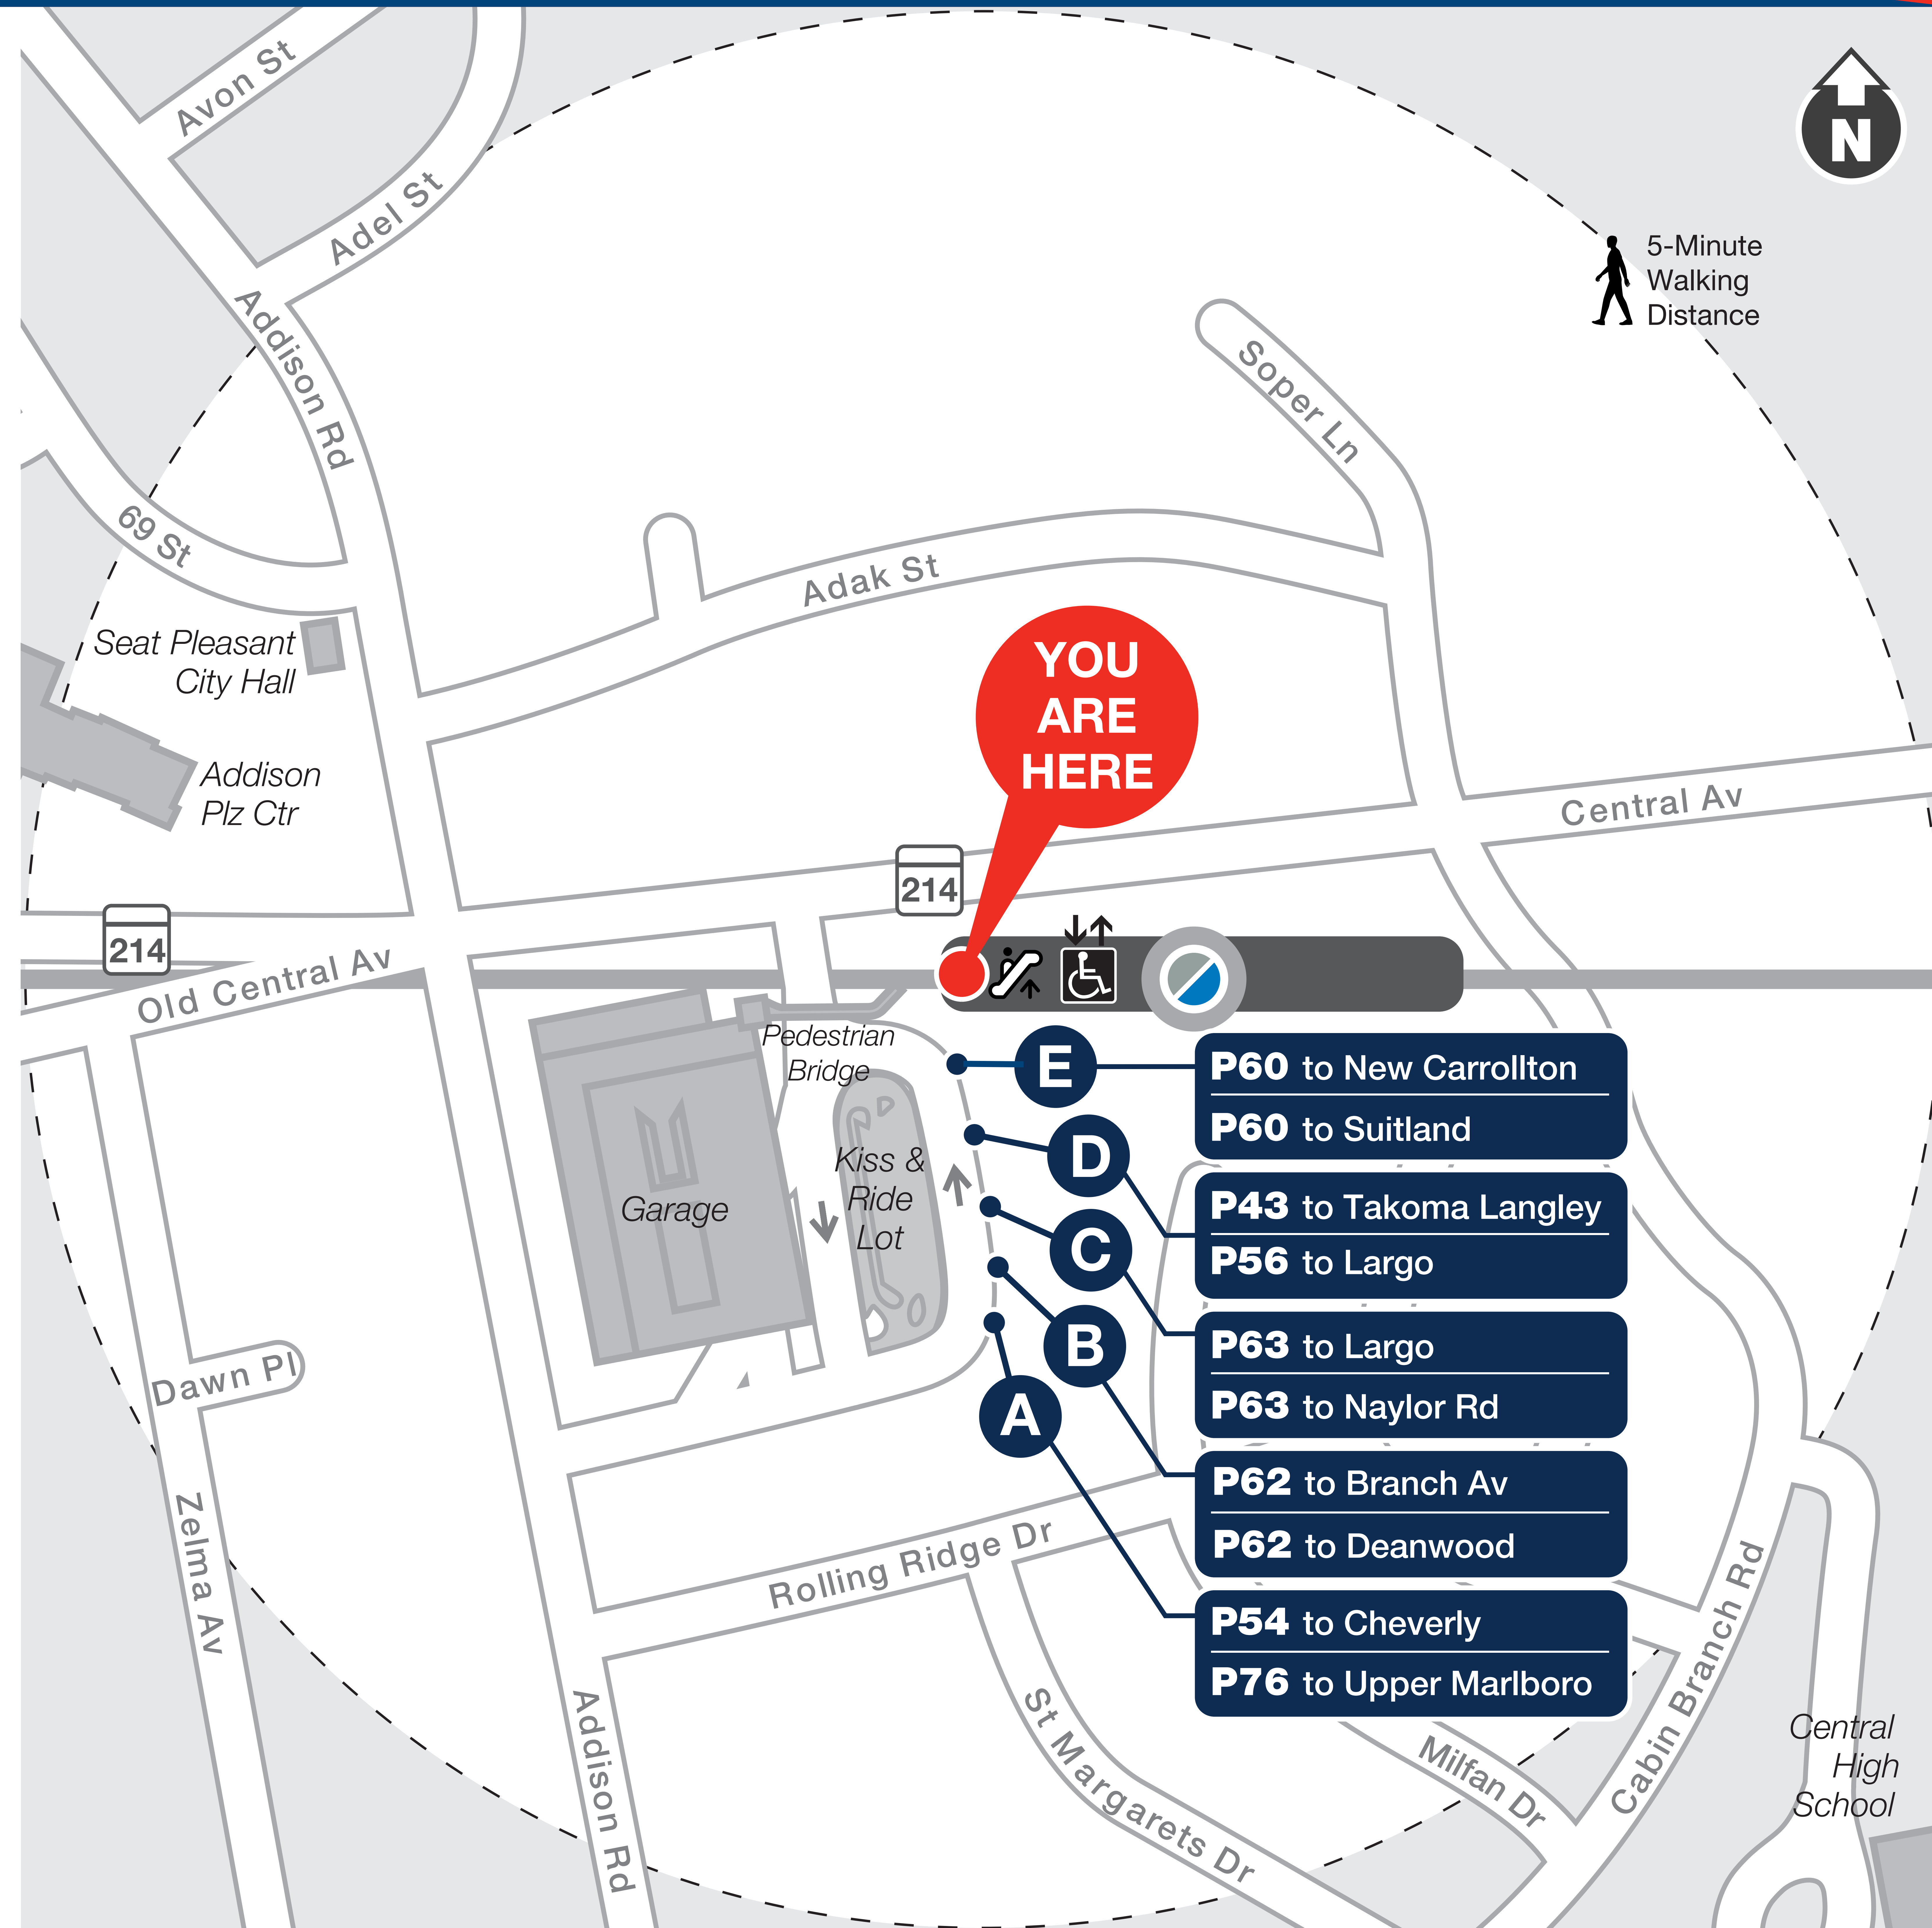

Addison Rd

Looking for a Bus?

Boarding Locations and Service Days

Route	Destination	Boarding Location	Monday to Friday	Saturday	Sunday
P60	New Carrollton	E	✓	✓	✓
P60	Suitland	E	✓	✓	✓
P62	Branch Av	B	✓	✓	✓
P62	Deanwood	B	✓	✓	✓
P63	Largo	C	✓	✓	✓
P63	Naylor Rd	C	✓	✓	✓
TheBus-Prince George's County					
P43	Takoma Langley	D	✓	✓	
P54	Cheverly	A	✓	✓	
P56	Largo	D	✓	✓	
P76	Upper Marlboro	A	✓	✓	

For more information | Para más información

wmata.com

202-GO-METRO

@wmata

@wmata.com

Metro is accessible.
Metro es accesible.
메트로는 접속 가능합니다.