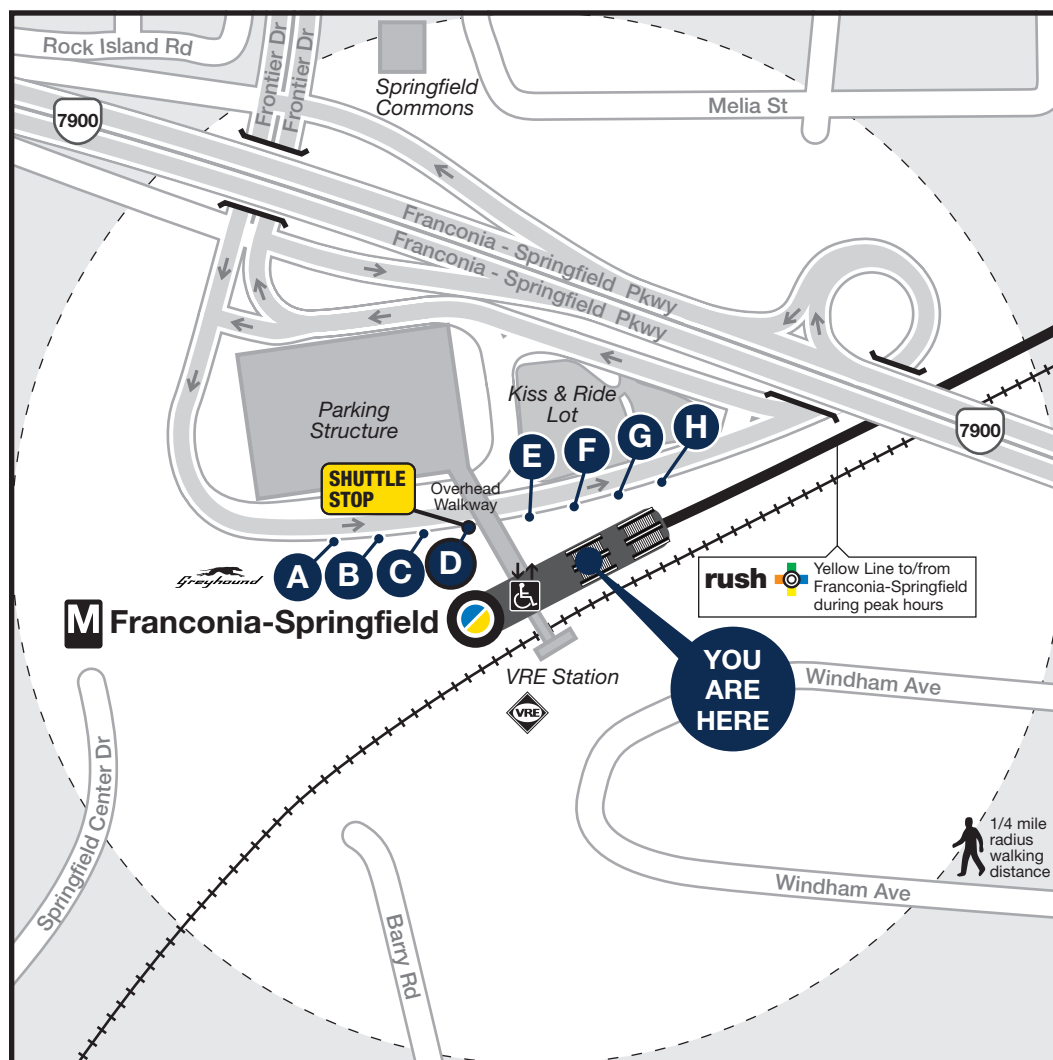

Station Vicinity Map Franconia-Springfield

LEGEND

- Bus Stop (on street)
- Bus Bay
- Elevator
- Escalator
- Bus Served Road
- Metrorail Station and line

Note:
The lettered discs on this map will help you locate the bus stop or bay near this station. Be advised they are not displayed at the on street bus stops.

86.095.EVAC-0615

D In the event of an emergency, this bus stop will also be served by shuttle buses

APPROXIMATE WALKING DISTANCE TO THE NEXT METRO STATION FROM THIS EXIT

Station	Lines	Distance	Time to Station	Directions
---------	-------	----------	-----------------	------------

There are no stations within a reasonable walking distance.

BUS SERVICE AND BOARDING LOCATIONS

Route	Destination	Stops	Route	Destination	Stops	Route	Destination	Stops
METROBUS			FAIRFAX CONNECTOR - FAIRFAX COUNTY					
18R	Burke Centre	D	231	Van Dorn St M	H	333	DLA/Gateway 95 Counterclockwise	B
18S	Burke Centre	D	232	Van Dorn St M	G	334	DLA/Gateway 95 Clockwise	B
S80	TAGS - Metro Park	C	301	Huntington M	F	335	Fort Belvoir	B
S80	TAGS - Springfield Hilton	D	304	Saratoga	F	371	Laurel Crest	F
S91	TAGS - Mall Shuttle	D	305	Lorton VRE Station	E	401	Tysons Westpark	E
			310	Rolling Valley Park & Ride	G	PRTC		
			310	Huntington M	H	PRTC	PRTC Transit Center	C
			321	Van Dorn St M	H			
			322	Van Dorn St M	G			