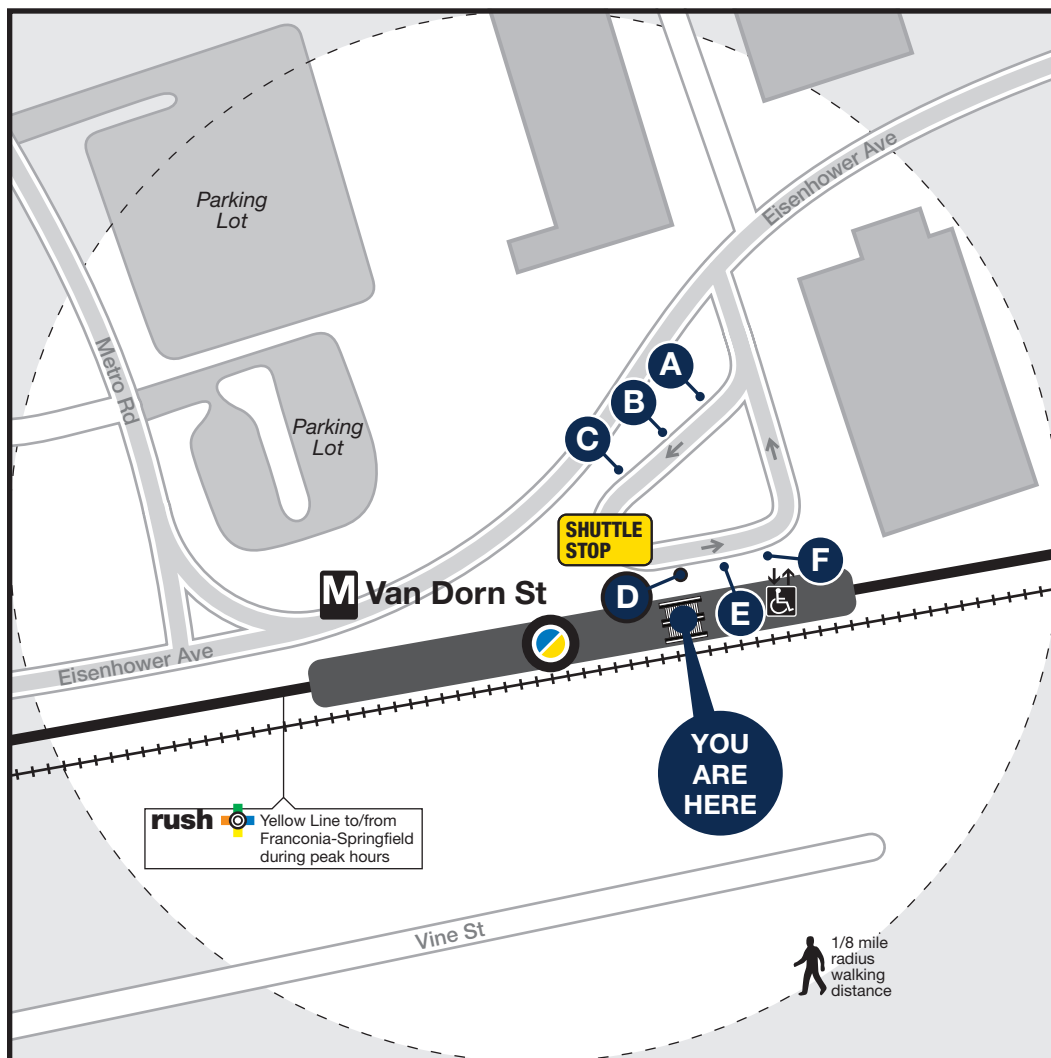

Station Vicinity Map Van Dorn St

LEGEND

- Bus Stop (on street)
- Bus Bay
- Elevator
- Escalator
- Bus Served Road
- Metrorail Station and line

Note:
The lettered discs on this map will help you locate the bus stop or bay near this station. Be advised they are not displayed at the on street bus stops.

85.094.EVAC-0615

D In the event of an emergency, this bus stop will also be served by shuttle buses

APPROXIMATE WALKING DISTANCE TO THE NEXT METRO STATION FROM THIS EXIT

Station	Lines	Distance	Time to Station	Directions
There are no stations within a reasonable walking distance.				

BUS SERVICE AND BOARDING LOCATIONS

Route	Destination	Stops	Route	Destination	Stops	Route	Destination	Stops
METROBUS			DASH – ALEXANDRIA TRANSIT			FAIRFAX CONNECTOR – FAIRFAX COUNTY		
25B	Ballston-MU M	A	1	Seminary Plaza	B	109	Huntington M	D
			1	Eisenhower Ave M	C	231	Franconia-Springfield M	E
			5	Braddock Rd M	B	232	Franconia-Springfield M	F
			7	Landmark Mall	A	321	Franconia-Springfield M	E
			7	Lee Center	C	322	Franconia-Springfield M	F
			8	Old Town Alexandria	B			