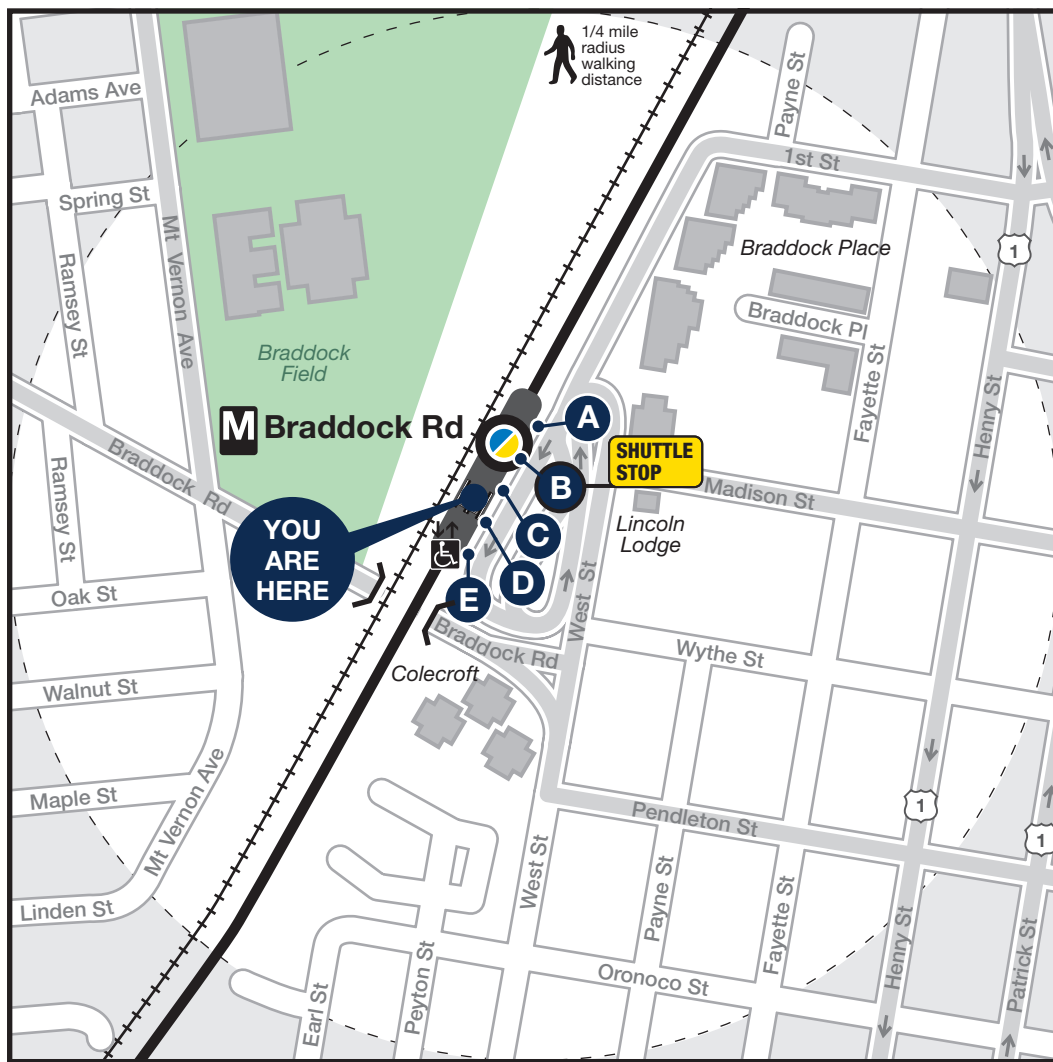

Station Vicinity Map Braddock Rd

LEGEND

- Bus Stop (on street)
- Bus Bay
- Elevator
- Escalator
- Bus Served Road
- Metrorail Station and line

Note:
The lettered discs on this map will help you locate the bus stop or bay near this station. Be advised they are not displayed at the on street bus stops.

81.047.EVAC-0615

B In the event of an emergency, this bus stop will also be served by shuttle buses

To King St-Old Town Station, 0.85 mile

APPROXIMATE WALKING DISTANCE TO THE NEXT METRO STATION FROM THIS EXIT

Station	Lines	Distance	Time to Station	Directions
King St-Old Town		0.85 mile	17 mins	Turn left on West St, turn right on King St and continue to the station.

BUS SERVICE AND BOARDING LOCATIONS

Route	Destination	Stops
METROWAY POTOMAC YARD LINE		
MWY	Crystal City	A
METROBUS		
10A	Pentagon	B
10B	Ballston-MU	B
10B	Hunting Point	D
10E	Pentagon	B
10R	Rosslyn	B
10S	Rosslyn	B
10A/10R	Hunting Point	D

Route	Destination	Stops
DASH - ALEXANDRIA TRANSIT		
2	Lincolnia	E
3	Pentagon	C
3	Hunting Point	D
4	Pentagon	C
4	Old Town	D
3/4	Parkfairfax	C
3/4	Old Town	D
5	Van Dorn St	E

Subject to change without notice. Esta información puede cambiar.