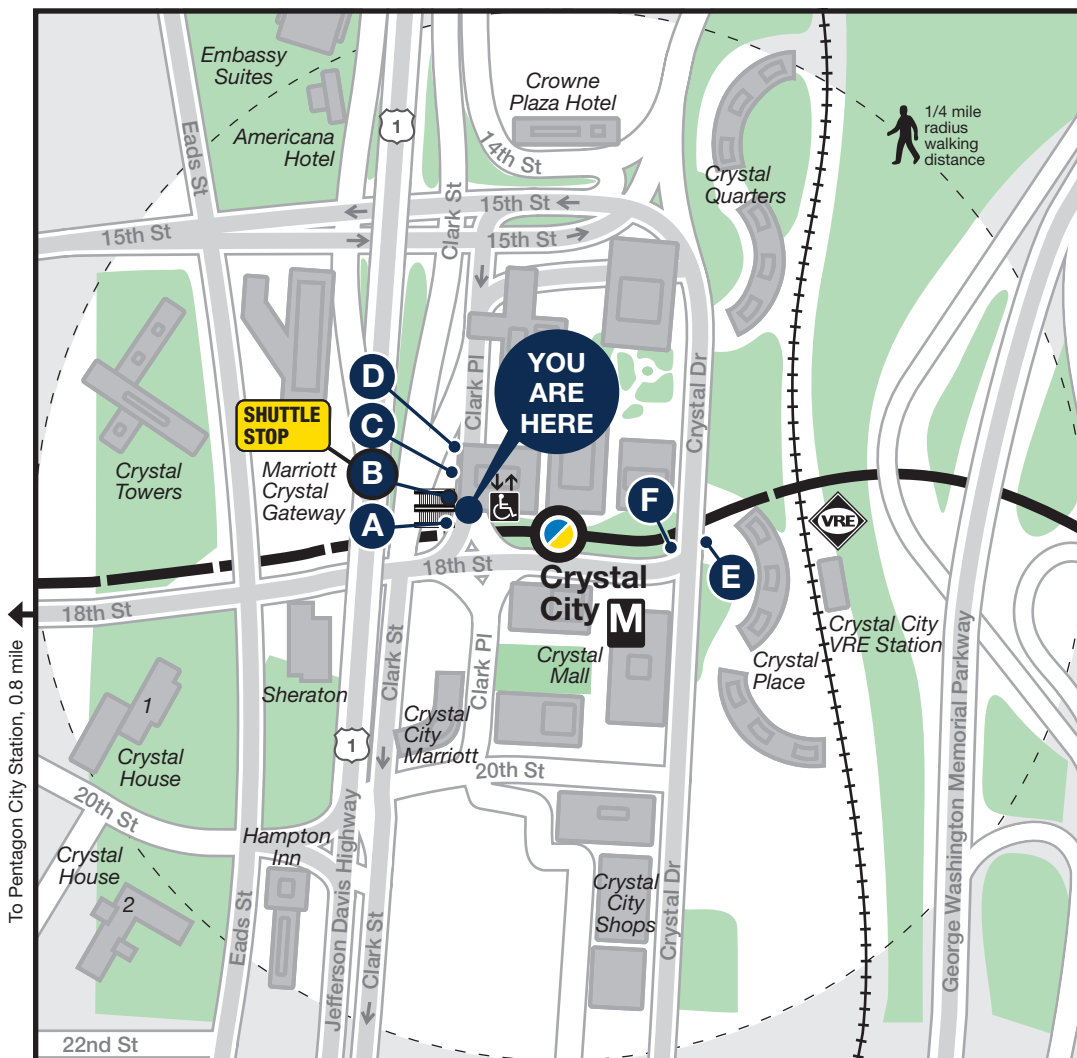

Station Vicinity Map Crystal City

LEGEND

- Bus Stop (on street)
- Bus Bay
- Elevator
- Escalator
- Bus Served Road
- Metrorail Station and line

Note:
The lettered discs on this map will help you locate the bus stop or bay near this station. Be advised they are not displayed at the on street bus stops.

79.045.EVAC-0615

B In the event of an emergency, this bus stop will also be served by shuttle buses

APPROXIMATE WALKING DISTANCE TO THE NEXT METRO STATION FROM THIS EXIT

Station	Lines	Distance	Time to Station	Directions
Pentagon City		0.8 mile	16 mins	Turn right on 18th St and go 3 blocks to Hayes St. Continue on Hayes St for 4 blocks.

BUS SERVICE AND BOARDING LOCATIONS

Route	Destination	Stops	Route	Destination	Stops
METROWAY POTOMAC YARD LINE			FAIRFAX CONNECTOR – FAIRFAX COUNTY		
MWY	South Glebe	D	597	Reston North Park & Ride	E
MWY	Braddock Rd M	D	PRTC		
METROBUS			PRTC	Dale City	A
10R	Hunting Point	F	PRTC	Lake Ridge	A
13Y	National Airport M	B			
13Y	Union Station M	B			
16H	Barcroft	C			
23A	Tysons Corner-Westpark	A			
23B	Ballston-MU M	A			