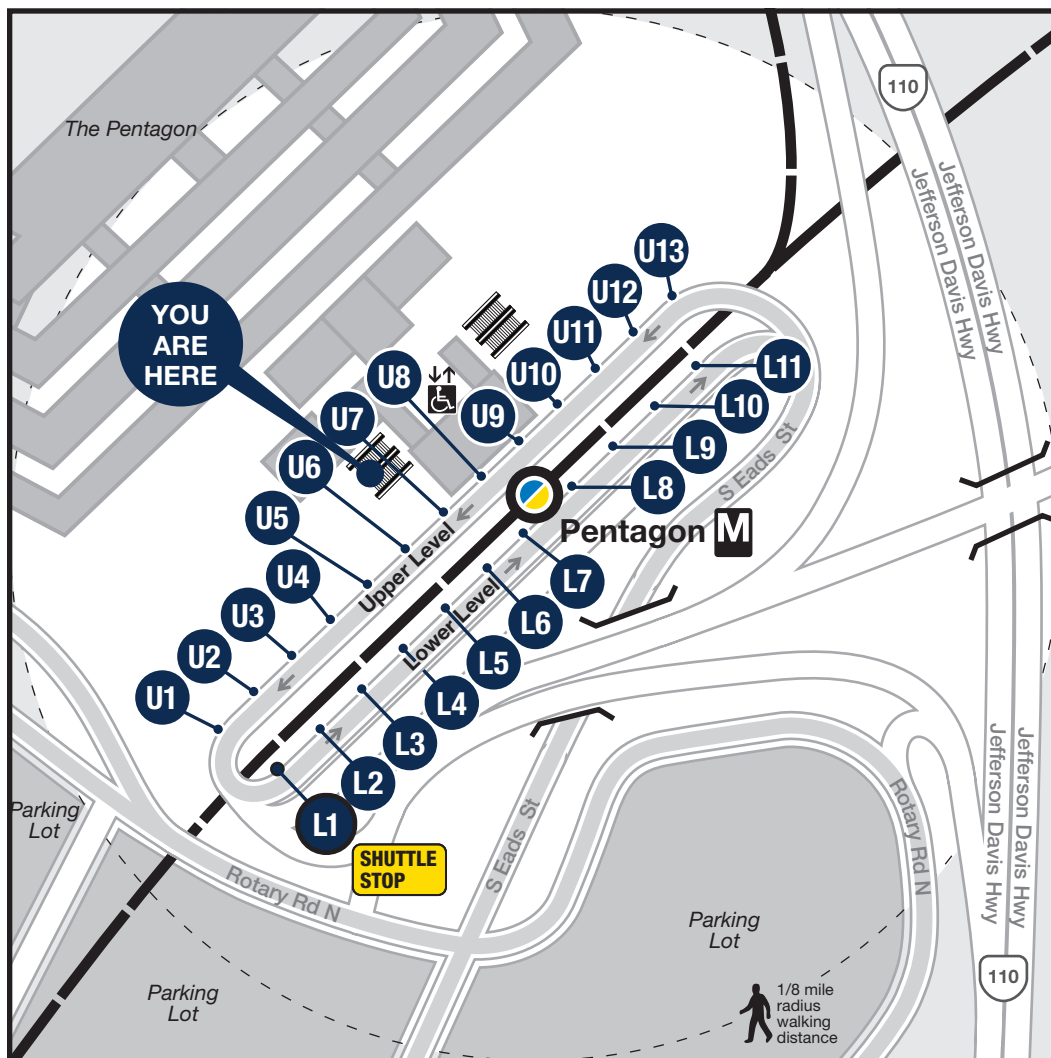

Station Vicinity Map Pentagon

LEGEND

- Bus Stop (on street)
- Bus Bay
- Elevator
- Escalator
- Bus Served Road
- Metrorail Station and line

Note:
The lettered discs on this map will help you locate the bus stop or bay near this station. Be advised they are not displayed at the on street bus stops.

77.043.EVAC-0615

L1 In the event of an emergency, this bus stop will also be served by shuttle buses

APPROXIMATE WALKING DISTANCE TO THE NEXT METRO STATION FROM THIS EXIT

Station	Lines	Distance	Time to Station	Directions
There are no stations within a reasonable walking distance.				

BUS SERVICE AND BOARDING LOCATIONS

Route	Destination	Stops	Route	Destination	Stops	Route	Destination	Stops	Route	Destination	Stops
METROBUS											
7A/F/H	Lincolnia	U5	16A/B/E	Annandale	U10	18P	Burke Centre	U1	DASH - ALEXANDRIA TRANSIT		
7A/Y	Southern Towers	U5	16J/P	Culmore	U10	21A/D	Landmark	U13	3	Hunting Point	L3
7C/P	Park Center	U5	16K	Columbia Hgts. West	U10	22A	Ballston-MU M	U4	4	Old Town Alexandria	L3
7M	Landmark	U6	16L	Annandale	U7	25A/E	Ballston-MU M	U4	FAIRFAX CONNECTOR		
7W/X	Lincolnia	U6	16J/P	Culmore	U10	25C/D	NVCC Alexandria	U4	306	George Mason Univ.	L4
7Y	New York Ave & 9th St	U9	16X MetroExtra	Culmore	U10	28F/G	Skyline City	U7	394	Saratoga	L7
8S	Fairlington	U7	16X MetroExtra	Federal Triangle M	U9	29C	NVCC Annandale	L4	395	Gambrill	L7
8W	Mark Center	U12	17A	George Mason Univ.	L4	29G	Annandale	L4	599	Wiehle-Reston East M	L7
8Z	Fairlington	U12	17B/F	Kings Park West	L4	29W	NVCC/Braeburn Dr	L4	FREDERICKSBURG		
9A	Huntington M	U2	17G	George Mason Univ.	L6	ARLINGTON TRANSIT					
10A	Hunting Point	U2	17H/K/L	Kings Park West	L6	ART42	Ballston-MU M	U3	LOUDOUN CO. TRANSIT		
10E	Braddock Rd M	U2	17M	North Springfield	L5	ART87	Shirlington	U3	PRTC OMNIRIDE		
13Y	National Airport M	U9	18E/F	Springfield	U1						
	Union Station M	U9	18G/J	Rolling Valley Mall	U1						
			18H	Orange Hunt	U1						