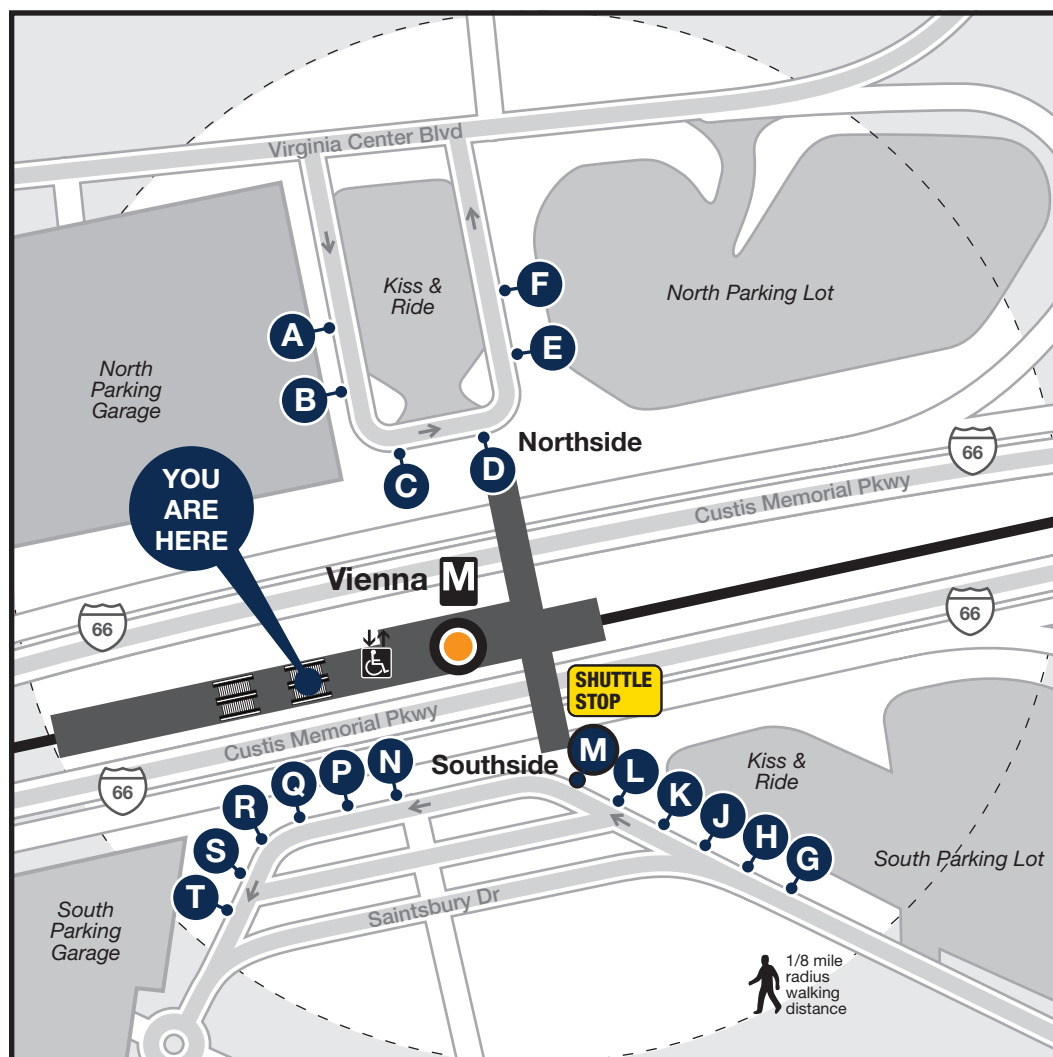

Station Vicinity Map Vienna

LEGEND

- Bus Stop (on street)
- Bus Bay
- Elevator
- Escalator
- Bus Served Road
- Metrorail Station and line

Note:
The lettered discs on this map will help you locate the bus stop or bay near this station. Be advised they are not displayed at the on street bus stops.

75.103.EVAC-0615

M In the event of an emergency, this bus stop will also be served by shuttle buses

APPROXIMATE WALKING DISTANCE TO THE NEXT METRO STATION FROM THIS EXIT

There are no stations within a reasonable walking distance.

BUS SERVICE AND BOARDING LOCATIONS

Southside

Route	Destination	Stops	Route	Destination	Stops	Route	Destination	Stops	
METROBUS									
1A	Ballston-MU	M	K	621	Penderbrook, Fairfax Co. Govt. Ctr.	P	641	Centreville South	Q
1Z	Ballston-MU	M	K	622	Penderbrook, Fair Ridge	P	642	Centreville North, Sully Station	Q
2B	Dunn Loring	M	L	623	Fairfax County Government Center	P	644	Centreville, Stone Park Rd P&R	Q
2B	West Ox, Fair Oaks Mall	M	H	630	Centreville South	S	650	Chantilly	R
15M	Tysons Corner	M	A	631	Centreville South, Little Rocky Run	S	651	Chantilly, Brookfield	R
15M	George Mason Univ.	M	A	632	Centreville South, Westfields	S	652	Franklin Farm	R
29N	King St-Old Town	M	J	640	Centreville North, Westfields	Q			

Northside

Route	Destination	Stops
CITY OF FAIRFAX		
CUEGr	Cue Green 1: GMU via Pickett Rd	Q
CUEGr	Cue Green 2: GMU via Chain Bridge Rd	E
CUEGo	Cue Gold 1: GMU via Old Lee Hwy	D
CUEGo	Cue Gold 2: GMU via Warwick Ave	E
FAIRFAX CONNECTOR - FAIRFAX COUNTY		
461	Vienna, Flint Hill	F
463	Tysons Corner	M
466	Vienna, Oakton	F