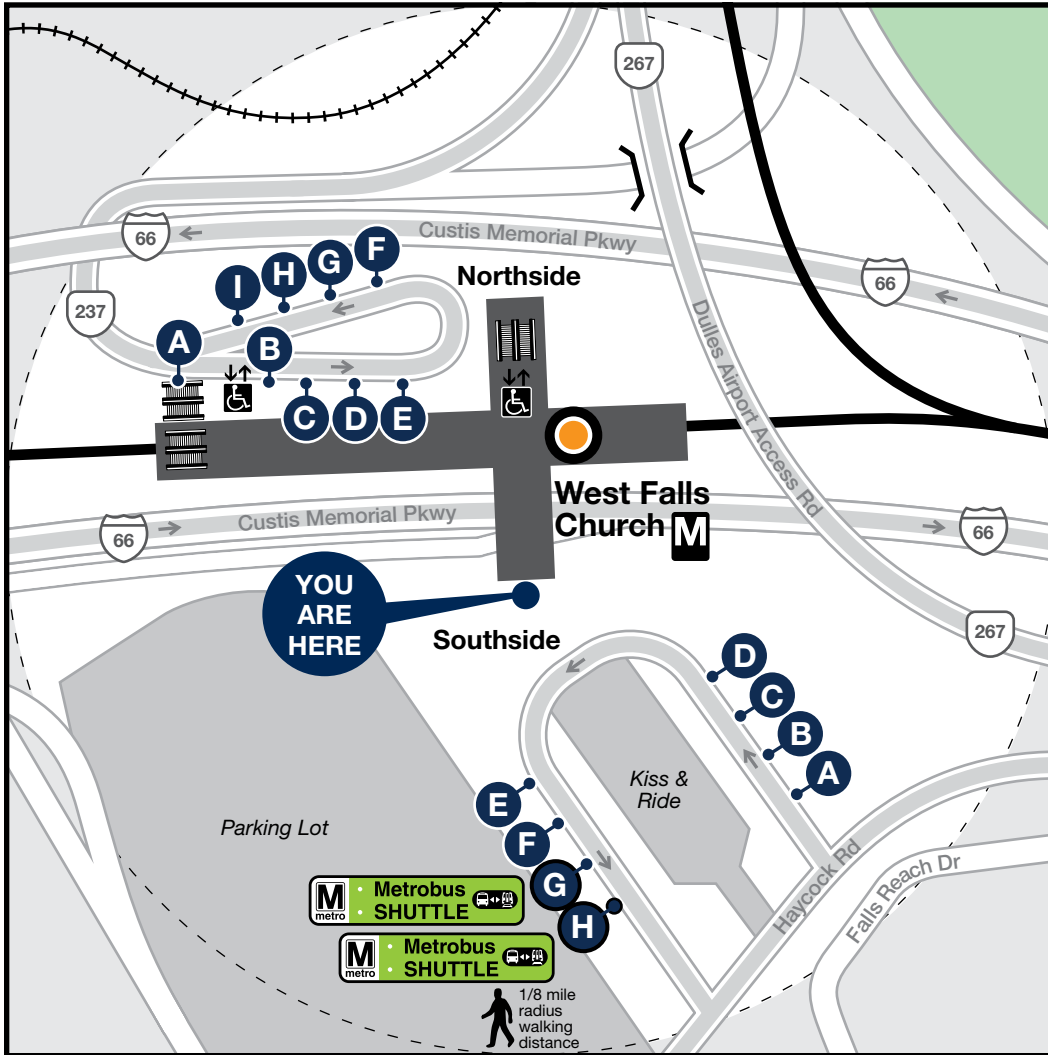

Station Vicinity Map West Falls Church

LEGEND

- Bus Stop (on street)
- Bus Bay
- Elevator
- Escalator
- Bus Served Road
- Metrorail Station and line

Note:
The lettered discs on this map will help you locate the bus stop or bay near this station. Be advised they are not displayed at the on street bus stops.

73-101.EVAC-1215

Metrobus SHUTTLE

During track work and/or rail shutdown events, this bus stop will also be served by Metro shuttle buses.

APPROXIMATE WALKING DISTANCE TO THE NEXT METRO STATION FROM THIS EXIT

There are no stations within a reasonable walking distance.

BUS SERVICE AND BOARDING LOCATIONS

Northside

Route	Destination	Stops
FAIRFAX CONNECTOR-FAIRFAX COUNTY		
480	Wolf Trap National Park	E
LOUDOUN COUNTY TRANSIT	Potomac Falls - Cascades	F

Southside

Route	Destination	Stops
METROBUS		
3T	East Falls Church M	A
3T	McLean M	C
28A	Tysons Corner M	D
28A	King St-Old Town M	E
28X	Mark Center	E
28X	Tysons Corner M	D
FAIRFAX CONNECTOR-FAIRFAX COUNTY		
734	McLean M	B