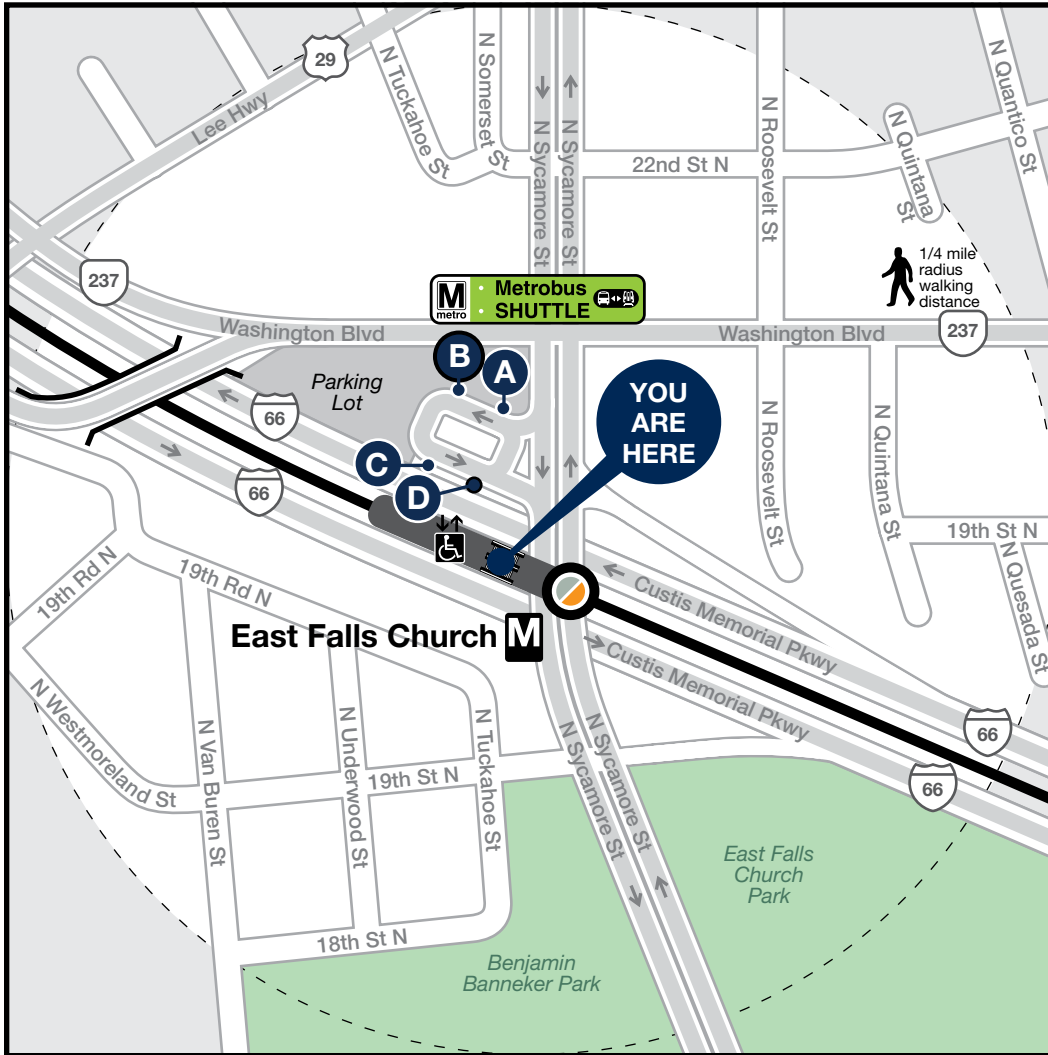

Station Vicinity Map East Falls Church

LEGEND

- Bus Stop (on street)
- Bus Bay
- Elevator
- Escalator
- Bus Served Road
- Metrorail Station and line

Note:
The lettered discs on this map will help you locate the bus stop or bay near this station. Be advised they are not displayed at the on street bus stops.

72-100.EVAC-1215

B **Metrobus SHUTTLE**

During track work and/or rail shutdown events, this bus stop will also be served by Metro shuttle buses.

APPROXIMATE WALKING DISTANCE TO THE NEXT METRO STATION FROM THIS EXIT

There are no stations within a reasonable walking distance.

BUS SERVICE AND BOARDING LOCATIONS

Route	Destination	Stops
METROBUS		
2A	Ballston-MU	
2A	Dunn Loring	
3A	Annandale	
3A	Seven Corners Transit Center	
3T	McLean	
3Y	McPherson Sq	
15K	Rosslyn via George Washington Pkwy	
15L	Rosslyn via Military Rd	
26A	NVCC Annandale	

Route	Destination	Stops
ART-ARLINGTON TRANSIT		
52	Ballston-MU via George Mason Dr	
53	Ballston-MU via Military Rd	
55	Rosslyn via Lee Hwy	

Subject to change without notice. Esta información puede cambiar.