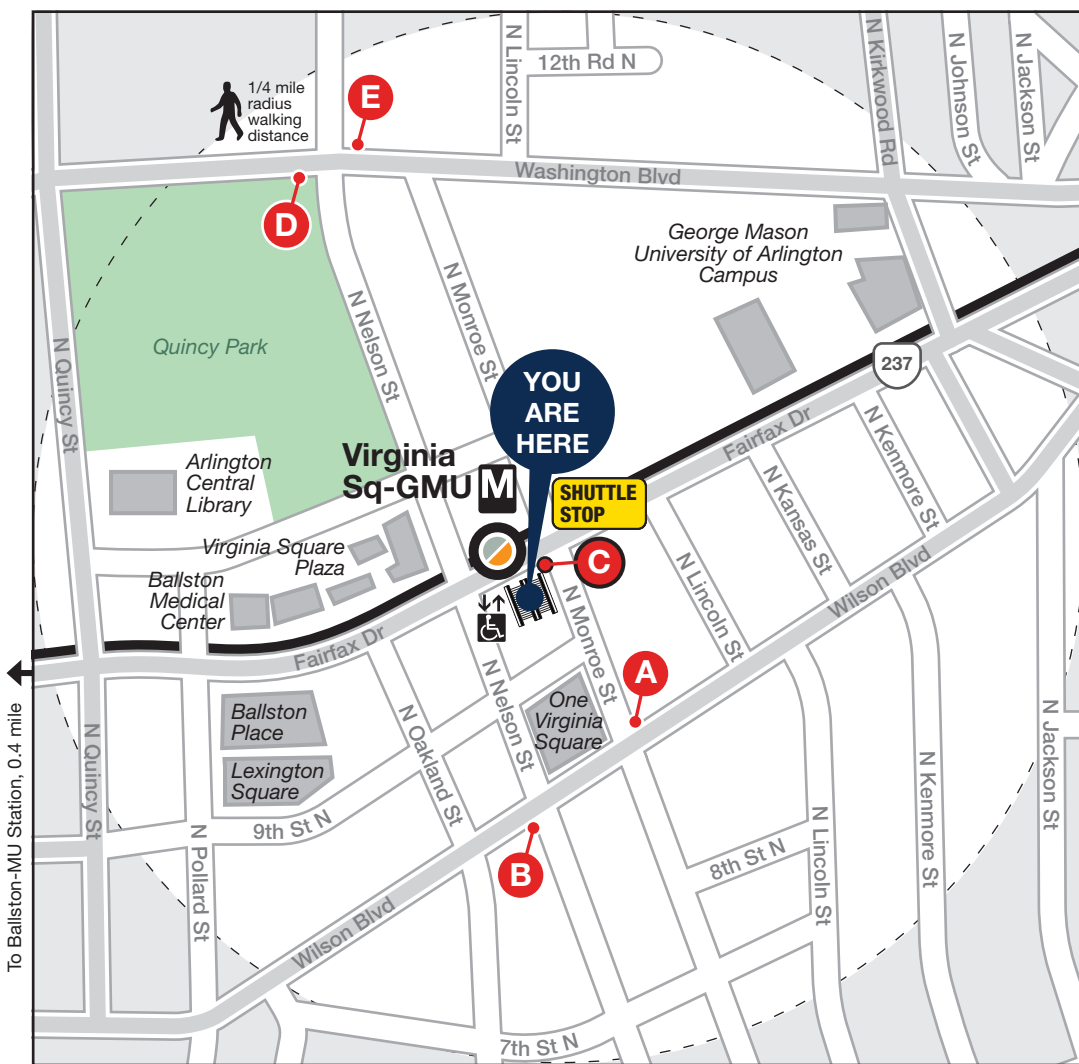

# Station Vicinity Map Virginia Sq-GMU

### LEGEND

- Bus Stop (on street)
- Bus Bay
- Elevator
- Escalator
- Bus Served Road
- Metrorail Station and line

**Note:**  
The lettered discs on this map will help you locate the bus stop or bay near this station. Be advised they are not displayed at the on street bus stops.

## APPROXIMATE WALKING DISTANCE TO THE NEXT METRO STATION FROM THIS EXIT

Station	Lines	Distance	Time to Station	Directions
Ballston-MU		0.4 mile	8 mins	Turn left on Fairfax Dr and go 6 blocks to the station.
Clarendon		0.5 mile	10 mins	Turn right on N Monroe St and go 2 blocks to Wilson Blvd. Turn left on Wilson Blvd and go 7 blocks to the station.

## BUS SERVICE AND BOARDING LOCATIONS

Route	Destination	Stops	Route	Destination	Stops	Route	Destination	Stops
<b>METROBUS</b>			<b>ART - ARLINGTON TRANSIT</b>			<b>PRTC OMNIRIDE</b>		
38B	Ballston-MU	E	41	Court House	B	PRTC	Dale City	*
38B	Farragut N & W	D	41	Columbia Heights West	A	* Boards on Fairfax at Kansas		
			42	Ballston-MU	A			
			42	Pentagon	B			
			75	Shirlington	C			