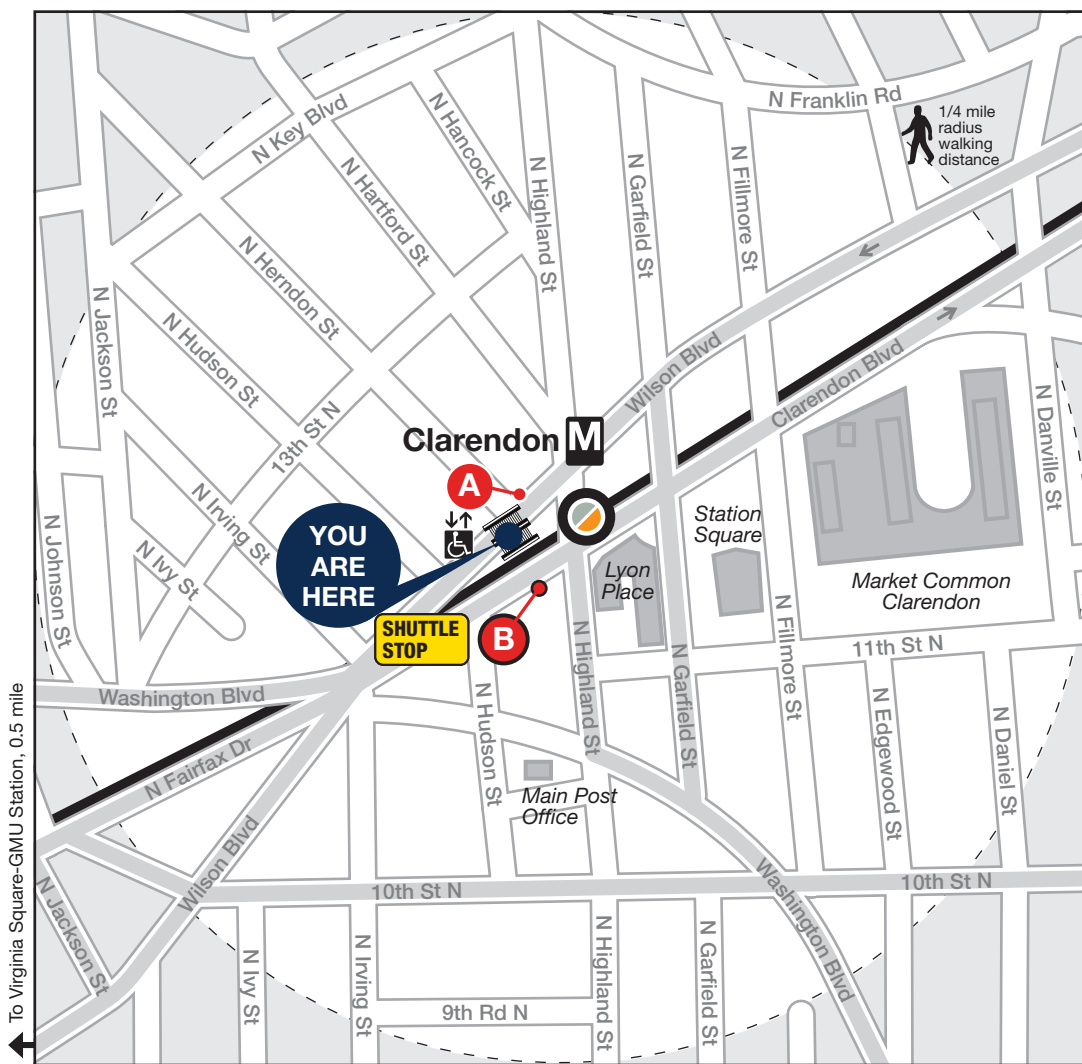

Station Vicinity Map Clarendon

LEGEND

- Bus Stop (on street)
- Bus Bay
- Elevator
- Escalator
- Bus Served Road
- Metrorail Station and line

Note:
The lettered discs on this map will help you locate the bus stop or bay near this station. Be advised they are not displayed at the on street bus stops.

69.097.EVAC-0615

B In the event of an emergency, this bus stop will also be served by shuttle buses

APPROXIMATE WALKING DISTANCE TO THE NEXT METRO STATION FROM THIS EXIT

Station	Lines	Distance	Time to Station	Directions
Court House		0.8 mile	16 mins	Turn left on Clarendon Blvd and go 10 blocks to station
Virginia Square-GMU		0.5 mile	10 mins	Turn left on Wilson Blvd and go 7 blocks to N Monroe St. Turn right and go 2 blocks to the station.

BUS SERVICE AND BOARDING LOCATIONS

Route	Destination	Stops	Route	Destination	Stops	Route	Destination	Stops
METROBUS			ART - ARLINGTON TRANSIT			PRTC OMNIRIDE		
38B	Ballston-MU		41	Court House		PRTC	Dale City	*
38B	Farragut N & W		41	Columbia Heights West		* Boards on Clarendon at Fillmore		
			42	Ballston-MU				
			42	Pentagon				
			62	Ballston-MU				
			62	Court House				