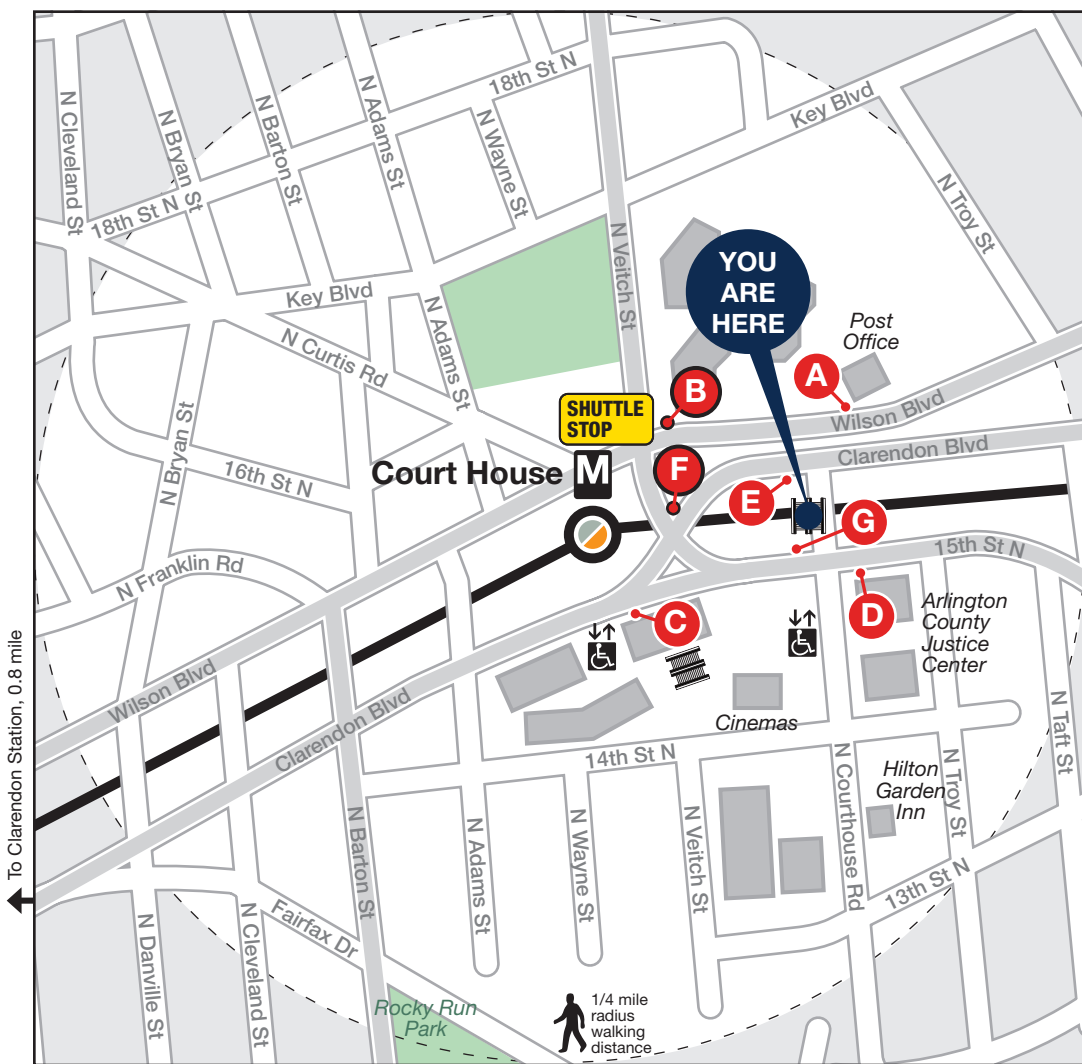

Station Vicinity Map Court House

LEGEND

- Bus Stop (on street)
- Bus Bay
- Elevator
- Escalator
- Bus Served Road
- Metrorail Station and line

Note:
The lettered discs on this map will help you locate the bus stop or bay near this station. Be advised they are not displayed at the on street bus stops.

B In the event of an emergency, this bus stop will also be served by shuttle buses

APPROXIMATE WALKING DISTANCE TO THE NEXT METRO STATION FROM THIS EXIT

Station	Lines	Distance	Time to Station	Directions
Clarendon		0.8 mile	16 mins	Turn left on Clarendon Blvd and go 10 blocks to station
Rosslyn		0.7 mile	14 mins	Turn right on Clarendon Blvd and walk 10 blocks to Fort Myer Dr. Turn left and continue to station.

BUS SERVICE AND BOARDING LOCATIONS

Route	Destination	Stops	Route	Destination	Stops	Route	Destination	Stops
METROBUS			ART - ARLINGTON TRANSIT			PRTC OMNIRIDE		
4B	Seven Corners	A B	41	Columbia Heights West	G	PRTC	Dale City	*
4B	Rosslyn M	C E	45	Columbia Heights West	A B	* Boards on Clarendon at Wayne		
38B	Ballston-MU M	A B	61	Rosslyn M Counter-Clockwise	B			
38B	Farragut N & W M	C E	61	Rosslyn M Clockwise	E			
			62	Ballston-MU M	G			
			77	Shirlington	B			