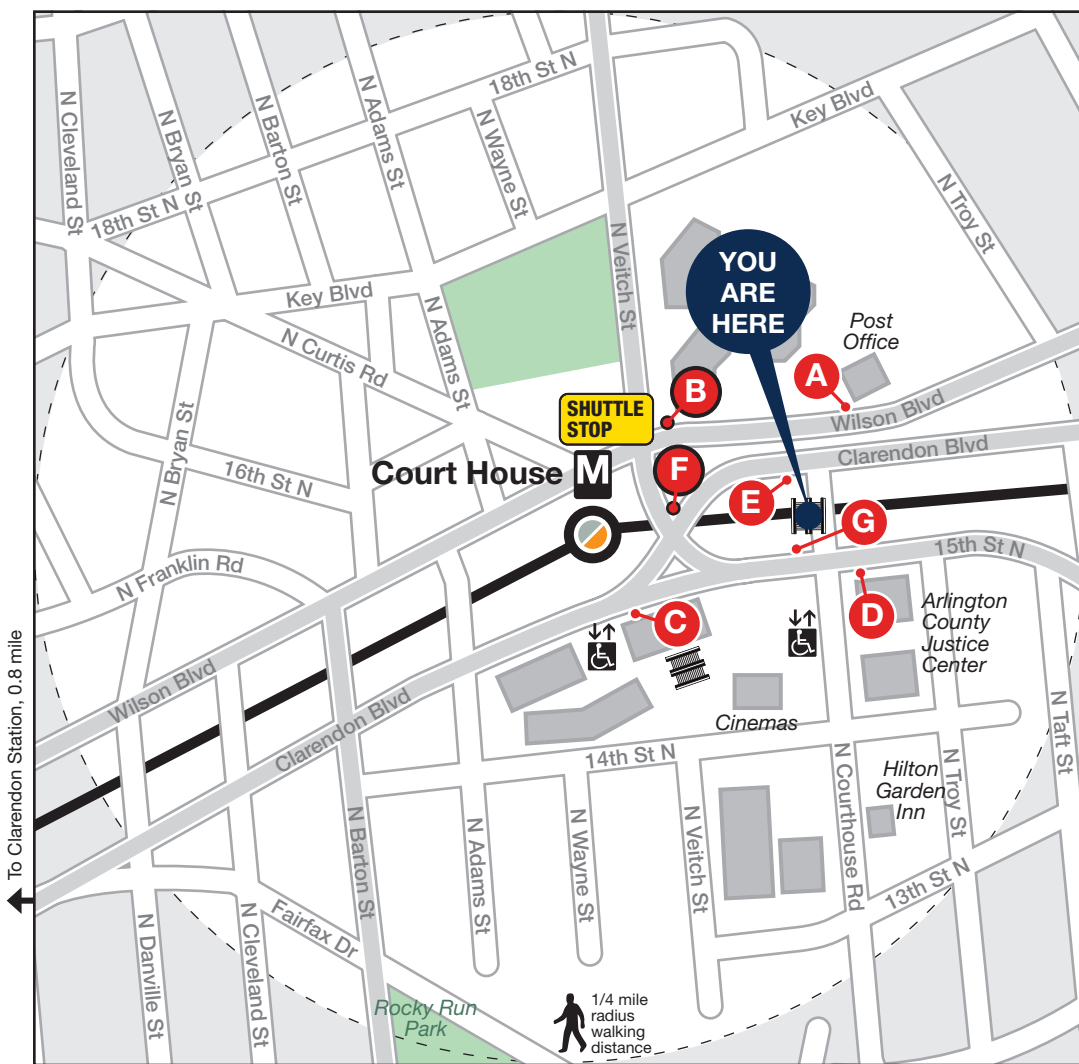

Station Vicinity Map Court House

LEGEND

- Bus Stop (on street)
- Bus Bay
- Elevator
- Escalator
- Bus Served Road
- Metrorail Station and line

Note:
The lettered discs on this map will help you locate the bus stop or bay near this station. Be advised they are not displayed at the on street bus stops.

B In the event of an emergency, this bus stop will also be served by shuttle buses

APPROXIMATE WALKING DISTANCE TO THE NEXT METRO STATION FROM THIS EXIT

Station	Lines	Distance	Time to Station	Directions
Clarendon		0.8 mile	16 mins	Turn left on Clarendon Blvd and go 10 blocks to station
Rosslyn		0.7 mile	14 mins	Turn right on Clarendon Blvd and walk 10 blocks to Fort Myer Dr. Turn left and continue to station.

BUS SERVICE AND BOARDING LOCATIONS

Route	Destination	Stops	Route	Destination	Stops	Route	Destination	Stops
METROBUS			ART - ARLINGTON TRANSIT			PRTC OMNIRIDE		
4B	Seven Corners	A B	41	Columbia Heights West	G	PRTC	Dale City	*
4B	Rosslyn M	C E	45	Columbia Heights West	A B	* Boards on Clarendon at Wayne		
38B	Ballston-MU M	A B	61	Rosslyn M Counter-Clockwise	B			
38B	Farragut N & W M	C E	61	Rosslyn M Clockwise	E			
			62	Ballston-MU M	G			
			77	Shirlington	B			