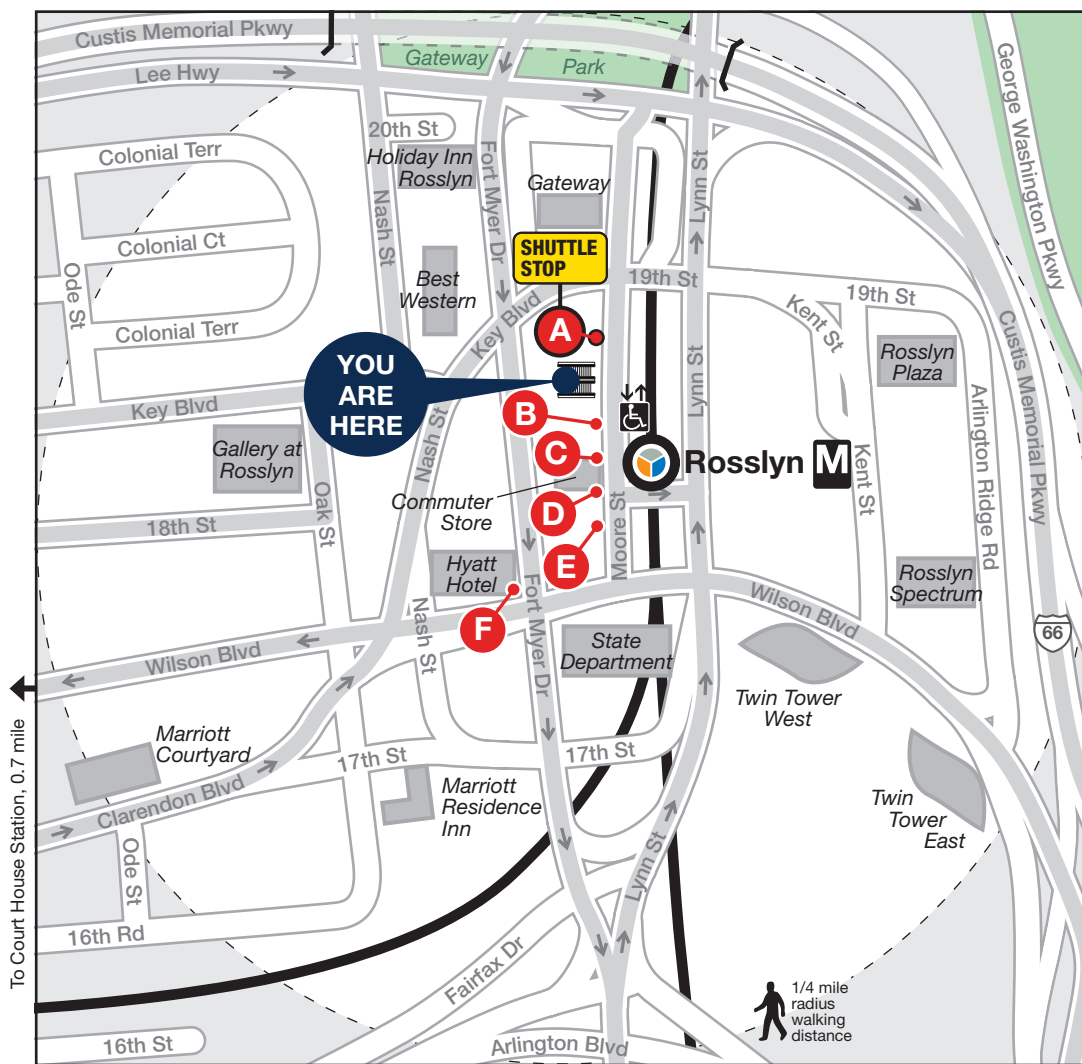

# Station Vicinity Map Rosslyn

### Note:

The lettered discs on this map will help you locate the bus stop or bay near this station. Be advised they are not displayed at the on street bus stops.

67.041.EVAC-0615

**In the event of an emergency, this bus stop will also be served by shuttle buses**

## APPROXIMATE WALKING DISTANCE TO THE NEXT METRO STATION FROM THIS EXIT

| Station     | Lines | Distance | Time to Station | Directions  |
|-------------|-------|----------|-----------------|---|
| Court House |       | 0.7 mile | 14 mins         | Turn left on Fort Myer Dr and go one block to Wilson Blvd. Turn right on Wilson Blvd and go 6 blocks to Court House Rd. |

| Route                          | Destination            | Stops |
|--------------------------------|------------------------|-------|
| <b>ART - ARLINGTON TRANSIT</b> |                        |       |
| 45                             | Columbia Heights West  |       |
| 61                             | Court House            |       |
| 61                             | Counter-Clockwise      |       |
| 61                             | Court House  Clockwise |       |
| <b>DC CIRCULATOR</b>           |                        |       |
|                                | Dupont Circle          |       |