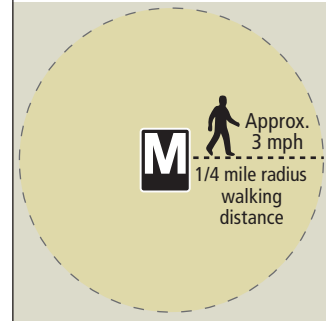

Approximate Walking Distance from this Metro Station

66.018.EVAC

Approximate Walking Distance to the next Metro Station from this exit

There are no stations within a reasonable walking distance.

Bus Service available from Shady Grove

check schedule at stop for service information

METROBUS ROUTES (Westside)

Rte	Destination	Bus Bay
Q2	Silver Spring	C

OTHER OPERATORS (Westside)

Rte	Destination	Bus Bay
Ride On, Montgomery County		
46	Medical Center	B
53	Glenmont	A
55	Germantown Transit Ctr.	B
55	Rockville	B
57	Lakeforest Transit Center	A
59	Montgomery Village	B
59	Rockville	B
63	Rockville	A
66	Traville Transit Center	A
67	Traville Transit Center	A

OTHER OPERATORS (Eastside)

Rte	Destination	Bus Bay
43	Traville Transit Center	D
58	Lakeforest Transit Center	B
60	Montgomery Village	D
61	Germantown Transit Ctr.	F
64	Montgomery Village	D
65	Montgomery Village	B
71	Kingsview Park & Ride	F
74	Germantown Transit Ctr.	C
76	Poolesville	C

Rte	Destination	Bus Bay
78	Kingsview Park & Ride	F
79	Milestone Park & Ride	A
90	Milestone Park & Ride	A
100	Germantown Transit Center (Express)	E

Maryland Transit Administration

991	Rock Springs Business Park	A
991	Hagerstown	A

Subject to change without notice. Esta información puede cambiar.

For information call 202-637-7000 (TTY 202-638-3780) or go to www.MetroOpensDoors.com
Metro is accessible

Para más información llame 202-637-7000 (TDD 202-638-3780) o visite www.MetroOpensDoors.com
Metro es accesible

정보 또는 언어 지원 관련 문의는 202-637-7000(TTY 202-638-3780)으로 전화하십시오. 스페인어 문의는 1을 누르시고, 기타 언어 관련 문의는 88을 누른 후 5를 누르십시오. 또는 www.MetroOpensDoors.com을 방문하십시오. 메트로에는 접근 가능합니다.