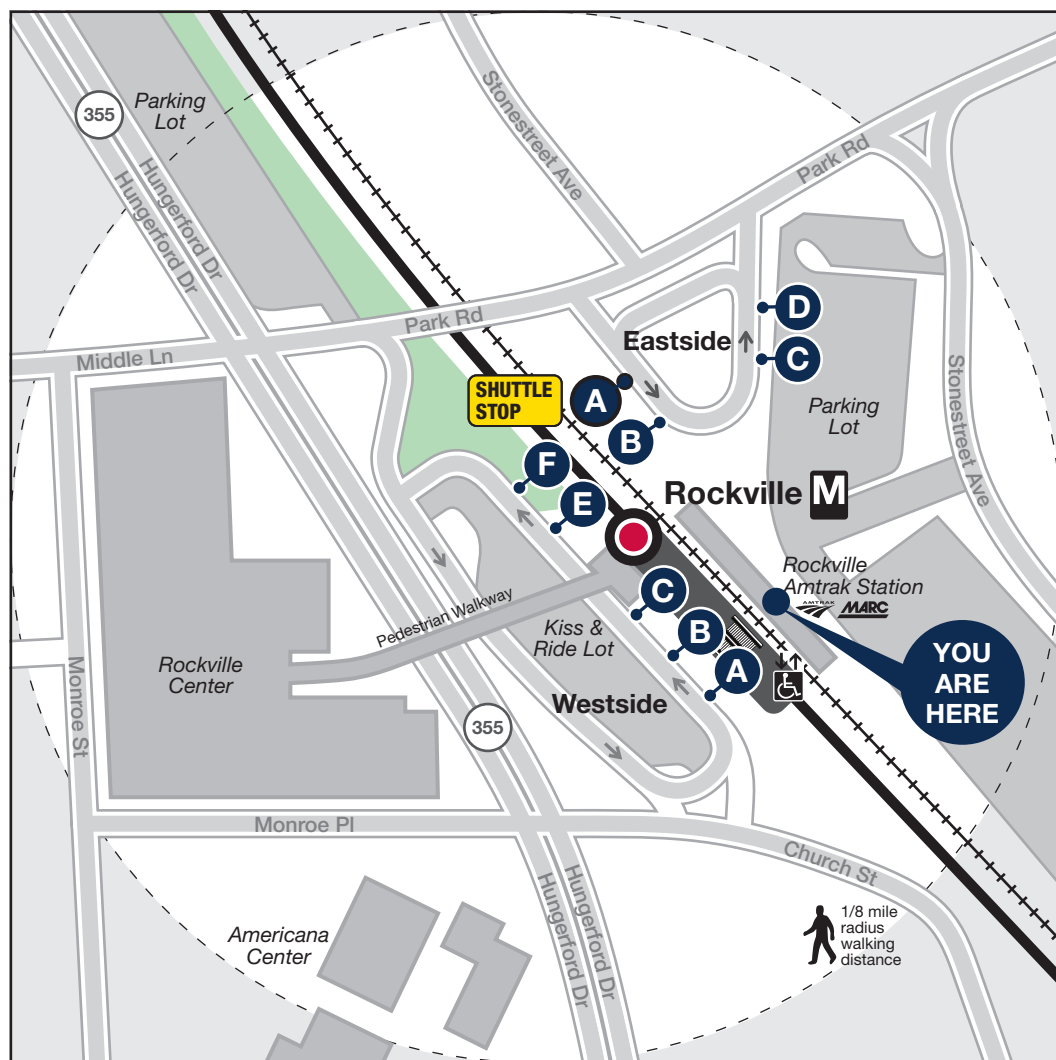

Station Vicinity Map Rockville

LEGEND

- Bus Stop (on street)
- Bus Bay
- Elevator
- Escalator
- Bus Served Road
- Metrorail Station and line

Note:
The lettered discs on this map will help you locate the bus stop or bay near this station. Be advised they are not displayed at the on street bus stops.

BUS SERVICE AND BOARDING LOCATIONS

Route	Destination	Stops
METROBUS (WESTSIDE)		
Q1, Q2, Q5, Q6	Shady Grove M	B
Q1, Q2, Q4	Silver Spring M	C
Q5, Q6	Wheaton M	C
METROBUS (EASTSIDE)		
T2	Friendship Heights M	A

Route	Destination	Stops
RIDE ON - MONTGOMERY CO. (WESTSIDE)		
44	Twinbrook M	F
46	Medical Center M	A
46	Montgomery College	A
47	Bethesda M	F
54	Lakeforest Transit Center	E
56	Lakeforest Transit Center	E
63	Shady Grove M	E
81	White Flint M	F

Route	Destination	Stops
RIDE ON - MONTGOMERY CO. (EASTSIDE)		
45	Twinbrook M	D
45	Rockville RTC	D
48	Wheaton M	B
49	Glenmont M	B
52	Montgomery General Hospital	D
55	Germantown Transit Center	C
59	Montgomery Village	C