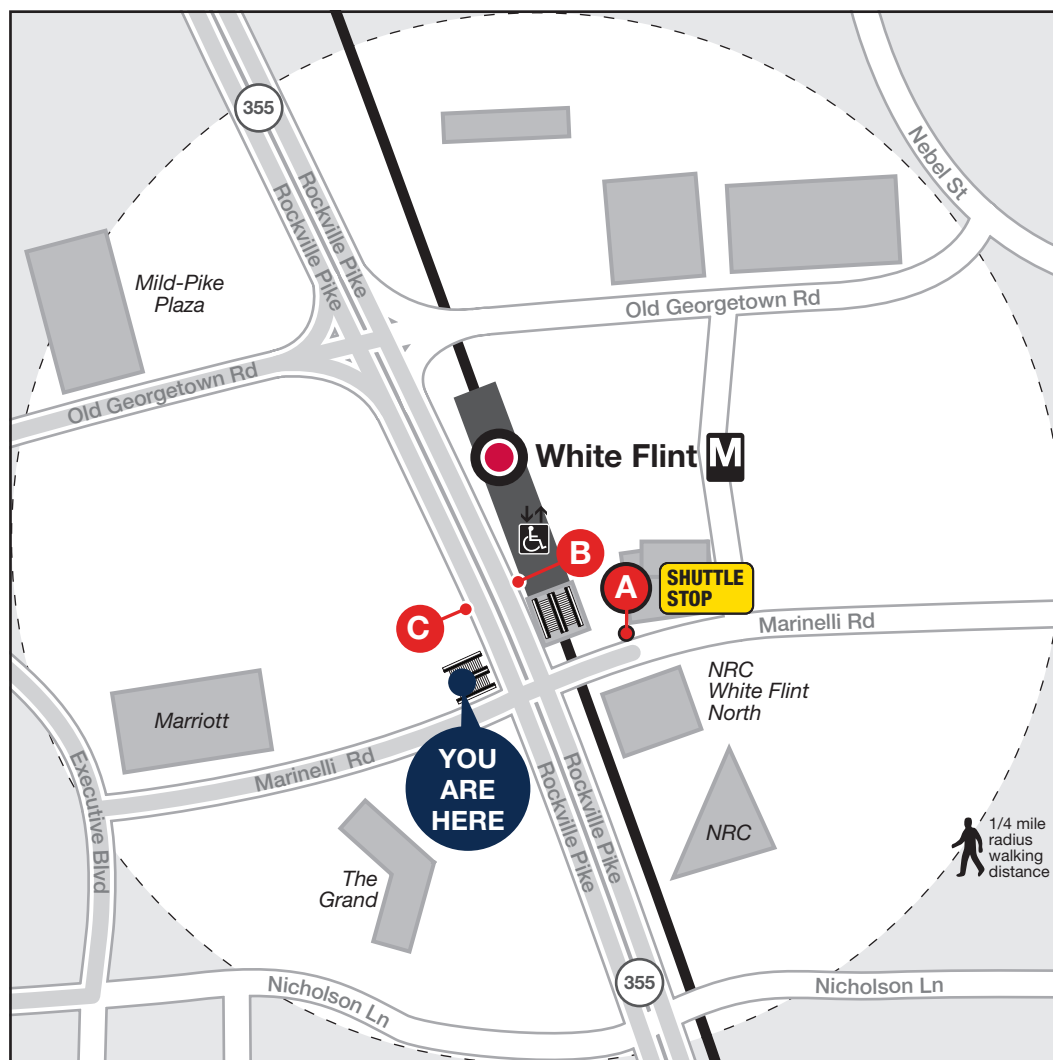

# Station Vicinity Map White Flint

**LEGEND**

- Bus Stop (on street)
- Bus Bay
- Elevator
- Escalator
- Bus Served Road
- Metrorail Station and line

**Note:**  
The lettered discs on this map will help you locate the bus stop or bay near this station. Be advised they are not displayed at the on street bus stops.

63.015.EVAC-0615

**In the event of an emergency, this bus stop will also be served by shuttle buses**

## APPROXIMATE WALKING DISTANCE TO THE NEXT METRO STATION FROM THIS EXIT

There are no stations within a reasonable walking distance.

## BUS SERVICE AND BOARDING LOCATIONS

Route	Destination	Stops
<b>METROBUS</b>		
<b>C8</b>	College Park-U of Md	

Route	Destination	Stops
<b>RIDE ON - MONTGOMERY COUNTY</b>		
<b>5</b>	Twinbrook	
<b>5</b>	Silver Spring	
<b>26</b>	Montgomery Mall Transit Center	
<b>26</b>	Glenmont	
<b>38</b>	Wheaton	
<b>42</b>	Montgomery Mall Transit Center	
<b>46</b>	Montgomery College (Rockville Campus)	
<b>46</b>	Medical Center	
<b>81</b>	Rockville	