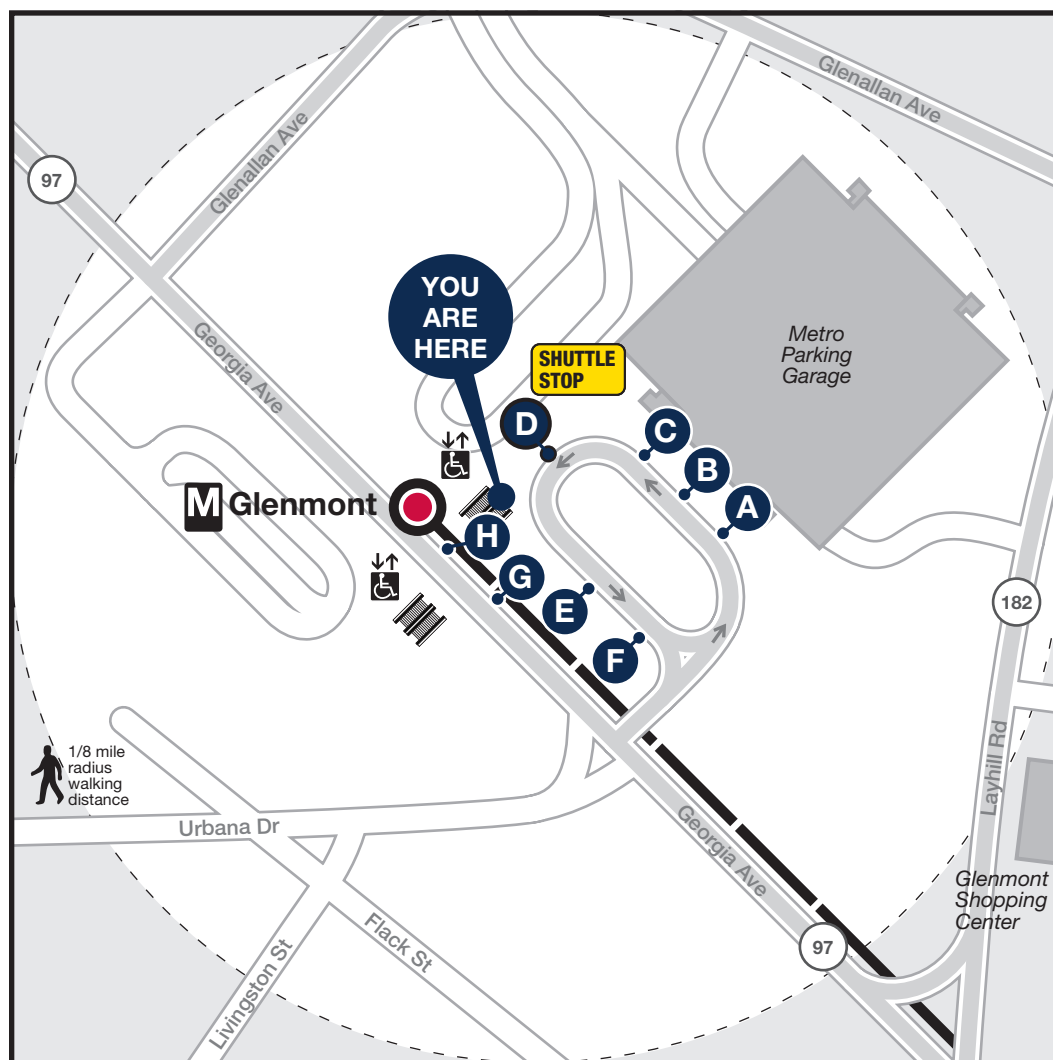

Station Vicinity Map Glenmont

LEGEND

- Bus Stop (on street)
- Bus Bay
- Elevator
- Escalator
- Bus Served Road
- Metrorail Station and line

Note:
The lettered discs on this map will help you locate the bus stop or bay near this station. Be advised they are not displayed at the on street bus stops.

55.034.EVAC-0615

D In the event of an emergency, this bus stop will also be served by shuttle buses

APPROXIMATE WALKING DISTANCE TO THE NEXT METRO STATION FROM THIS EXIT

There are no stations within a reasonable walking distance.

BUS SERVICE AND BOARDING LOCATIONS

Route	Destination	Stops
METROBUS		
C8	College Park-U of MD	E
C8	White Flint	F
Y2, Y7, Y8	Silver Spring	D
Y2, Y8	Medstar Montgomery Medical Center	H
Y7	ICC Park & Ride Lot	H

Route	Destination	Stops
RIDE ON - MONTGOMERY COUNTY		
10	Twinbrook	F
10	Hillandale	F
26	Montgomery Mall	C
31	Wheaton	G
33	Medical Center	A
39	Briggs Chaney Park & Ride	B
41	Aspen Hill	B
49	Rockville	C
51	Norbeck Park & Ride	G
53	Shady Grove	A