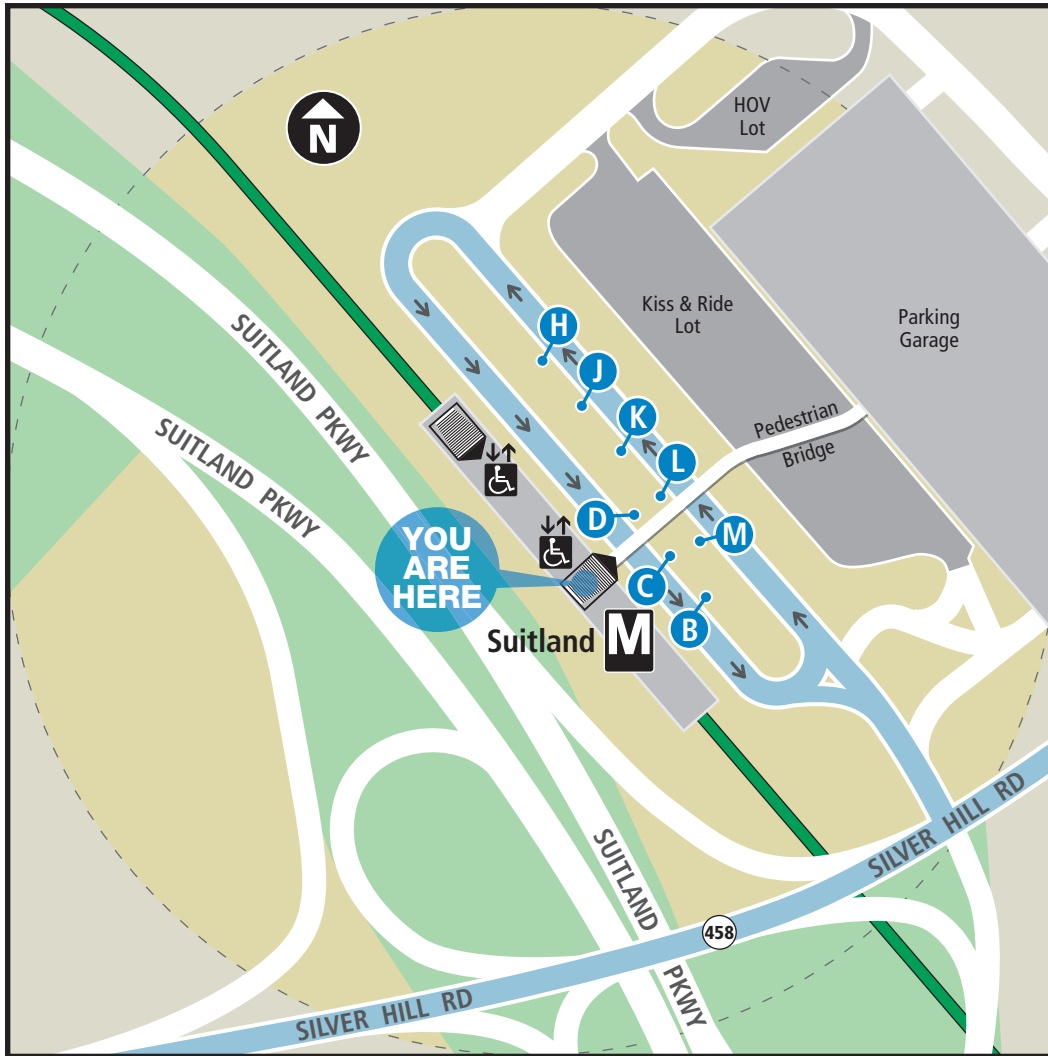

Emergency Evacuation Map

Mapa De la Evacuacion De la Emergencia

Suitland Station

Silver Hill Rd Exit

Map Legend

- Bus Stop (on street)
- Bus Bay
- Bus Route operates in both directions
- Bus Route operates in a one-way direction
- Elevator
- Escalator showing your direction as you step off the escalator

Note: The lettered discs on this map will help you locate the bus stop or bay near this station. Be advised they are not displayed at the on street bus stops.

Approximate Walking Distance from this Metro Station

53.088.EVAC

Approximate Walking Distance to the next Metro Station from this exit

There are no stations within a reasonable walking distance.

Bus Service available from Suitland

check schedule at stop for service information

OTHER OPERATORS

Rte	Destination	Bus Bay
The Bus, Prince George's County		
TB34	Capital Crossing Apts	D
Maryland Transit Administration		
903	Charlotte Hall	H
913	Waldorf	H

Subject to change without notice. Esta información puede cambiar.