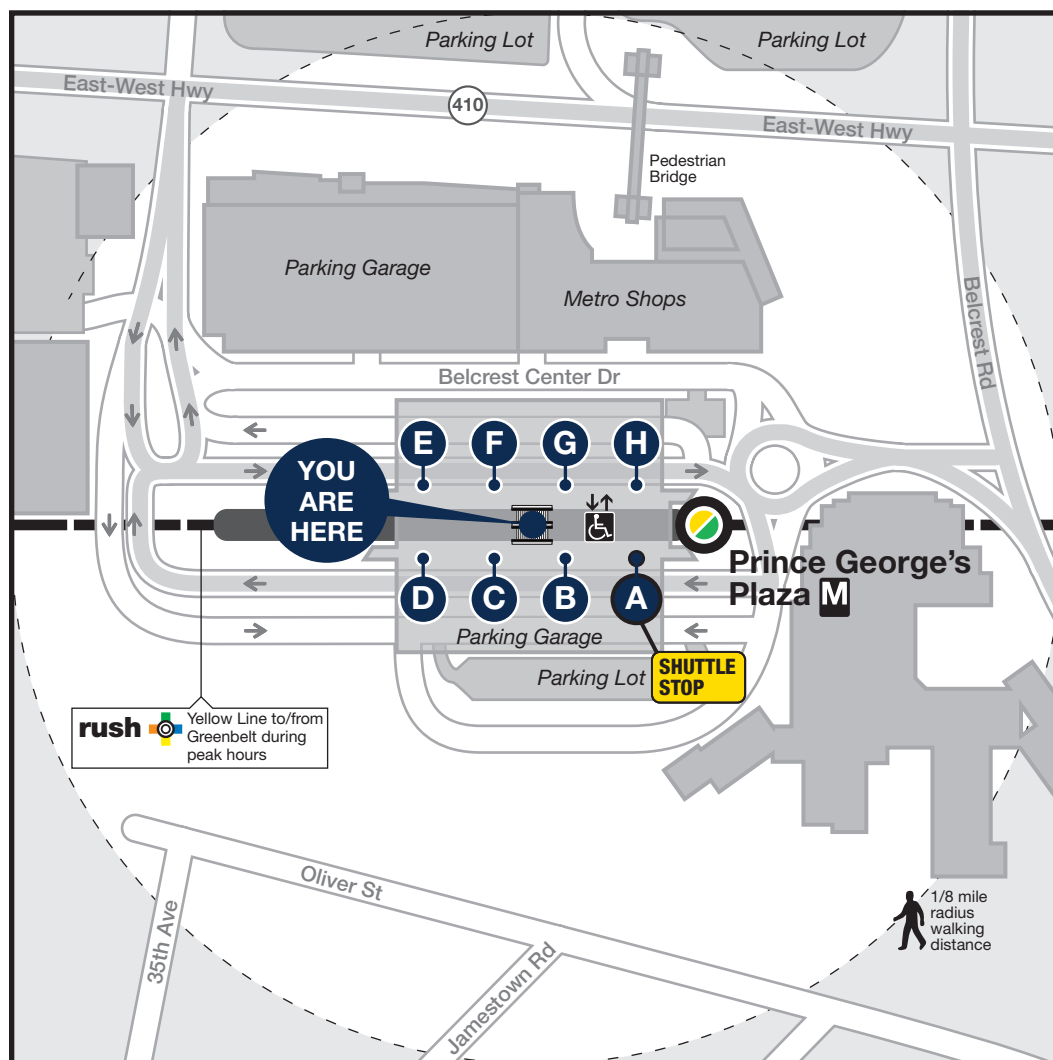

Station Vicinity Map Prince George's Plaza

LEGEND

- Bus Stop (on street)
- Bus Bay
- Elevator
- Escalator
- Bus Served Road
- Metrorail Station and line

Note:
The lettered discs on this map will help you locate the bus stop or bay near this station. Be advised they are not displayed at the on street bus stops.

49.078.EVAC-0615

A In the event of an emergency, this bus stop will also be served by shuttle buses

APPROXIMATE WALKING DISTANCE TO THE NEXT METRO STATION FROM THIS EXIT

There are no stations within a reasonable walking distance.

BUS SERVICE AND BOARDING LOCATIONS

Route	Destination	Stops
METROBUS		
86	Calverton	B
86	Rhode Island Ave M	B
C4	Twinbrook M	G
F4	Silver Spring M	D
F4	New Carrollton M	F
F6	Fort Totten M	D
F6	New Carrollton M	A
F8	Cheverly M	C
F8	Langley Park	C

Route	Destination	Stops
R3	Greenbelt M	E
R4	Brookland-CUA M	A
R4	Highview	A

Route	Destination	Stops
THE BUS - PRINCE GEORGE'S COUNTY		
TB13	West Hyattsville M	H
TB13	West Hyattsville M	H
TB14	College Park-U of MD M	H
TB18	Addison Rd M	H
TB18	Langley Park	H
UNIVERSITY OF MARYLAND		
UM	UMUC/INN & Conference Center	E