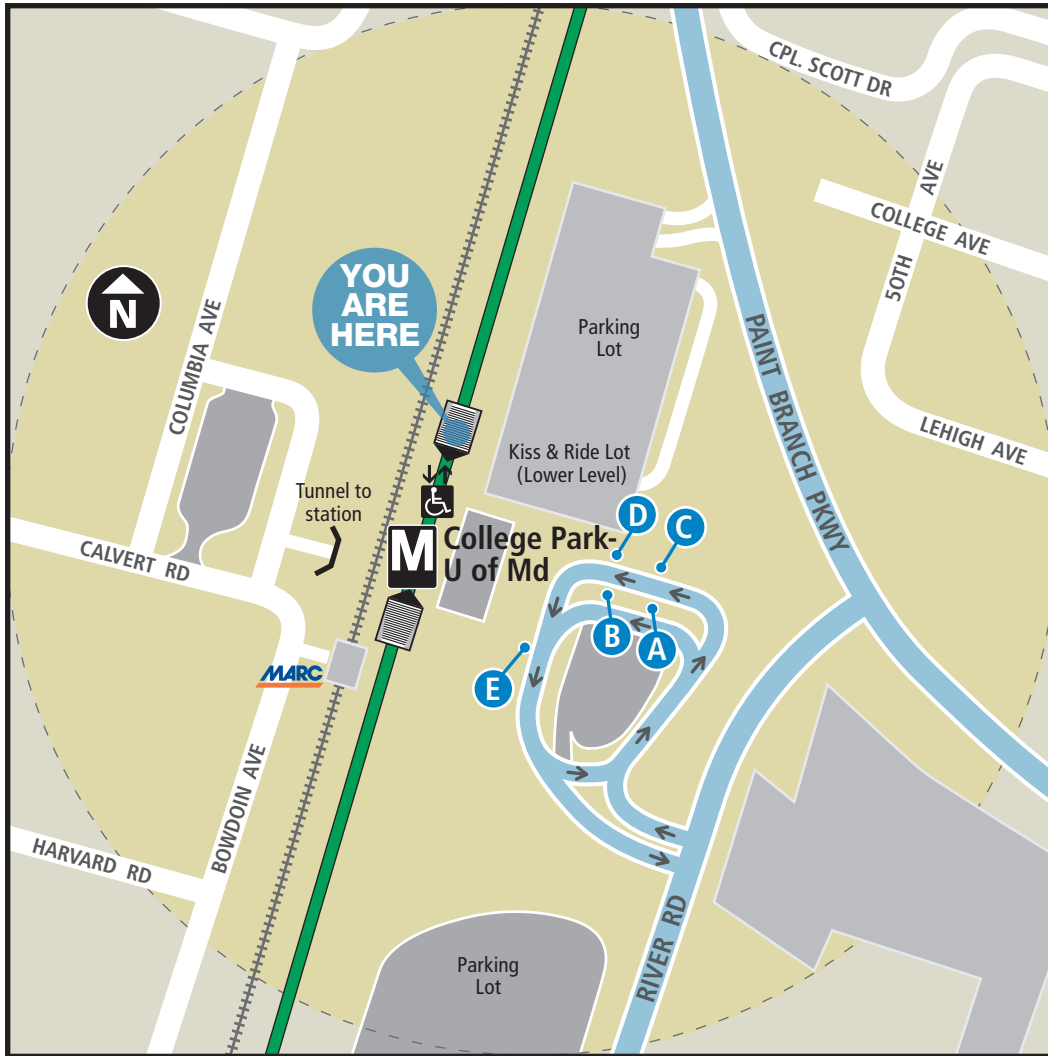

Emergency Evacuation Map

Mapa De la Evacuacion De la Emergencia

College Park-U of Md Station

Calvert Rd Exit

Map Legend

- Bus Stop (on street)
- Bus Bay
- Bus Route operates in both directions
- Bus Route operates in a one-way direction
- Elevator
- Escalator showing your direction as you step off the escalator
- Metrorail Station and Lines

Note: The lettered discs on this map will help you locate the bus stop or bay near this station. Be advised they are not displayed at the on street bus stops.

Approximate Walking Distance from this Metro Station

METROBUS ROUTES

Rte	Destination	Bus Bay
83	Cherry Hill Park	D
83	Rhode Island Ave- Brentwood	D
83x	Cherry Hill Park	D
86	Calverton	D
86	Rhode Island Ave- Brentwood	D

Rte	Destination	Bus Bay
C8	White Flint	C
F6	Silver Spring	D
F6	New Carrollton	D
J4	Bethesda	C
R12	New Carrollton	E
R12	Deanwood	E

OTHER OPERATORS

Rte	Destination	Bus Bay
Connect-a-Ride, Prince George's Ride		
G	Laurel Mall	A
H	Laurel Mall	A

The Bus, Prince George's County

TB14	Prince George's Plaza	B
TB17	Langley Park	B
TB17	IKEA	B