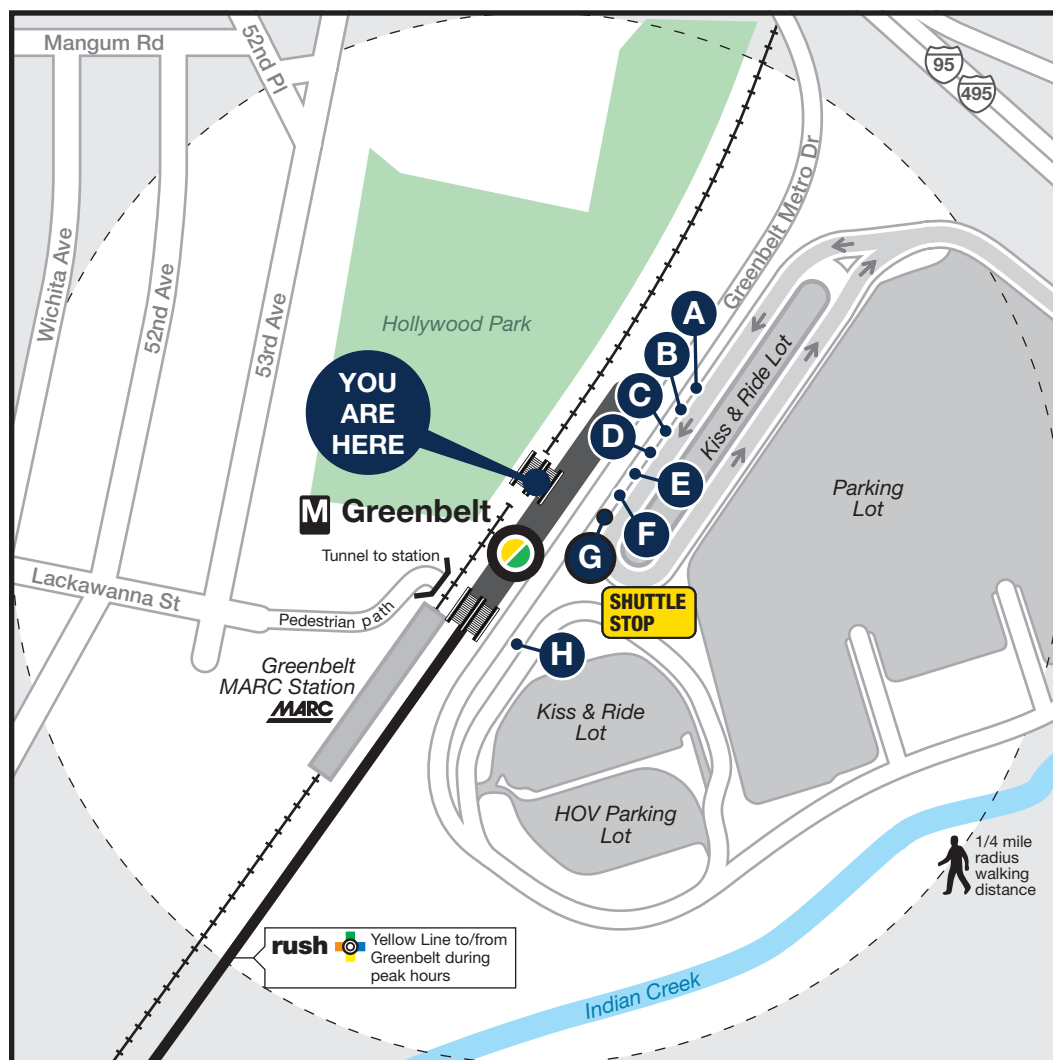

# Station Vicinity Map Greenbelt

**LEGEND**

- Bus Stop (on street)
- Bus Bay
- Elevator
- Escalator
- Bus Served Road
- Metro rail Station and line

**Note:**  
The lettered discs on this map will help you locate the bus stop or bay near this station. Be advised they are not displayed at the on street bus stops.

## APPROXIMATE WALKING DISTANCE TO THE NEXT METRO STATION FROM THIS EXIT

There are no stations within a reasonable walking distance.

## BUS SERVICE AND BOARDING LOCATIONS

Route	Destination	Stops
<b>METROBUS</b>		
81	Cherry Hill Park	G
81	Rhode Island Ave M	G
87	Laurel	C
89	Laurel	C
89M	South Laurel Park & Ride	C
B30	BWI Airport	D
C2	Wheaton M	G
G12	New Carrollton M	E
G13	New Carrollton M	F

Route	Destination	Stops
G14	New Carrollton M	F
G16	New Carrollton M	F
R3	Prince George's Plaza M	B
R11	Deanwood M	F
R12	Deanwood M	F

Route	Destination	Stops
<b>RTA OF CENTRAL MARYLAND</b>		
G	Laurel	C
G	College Park-U of Md M	C
<b>THE BUS - PRINCE GEORGE'S COUNTY</b>		
TB11	Greenway Center	A
TB15x	New Carrollton M	A
TB16	New Carrollton M	A