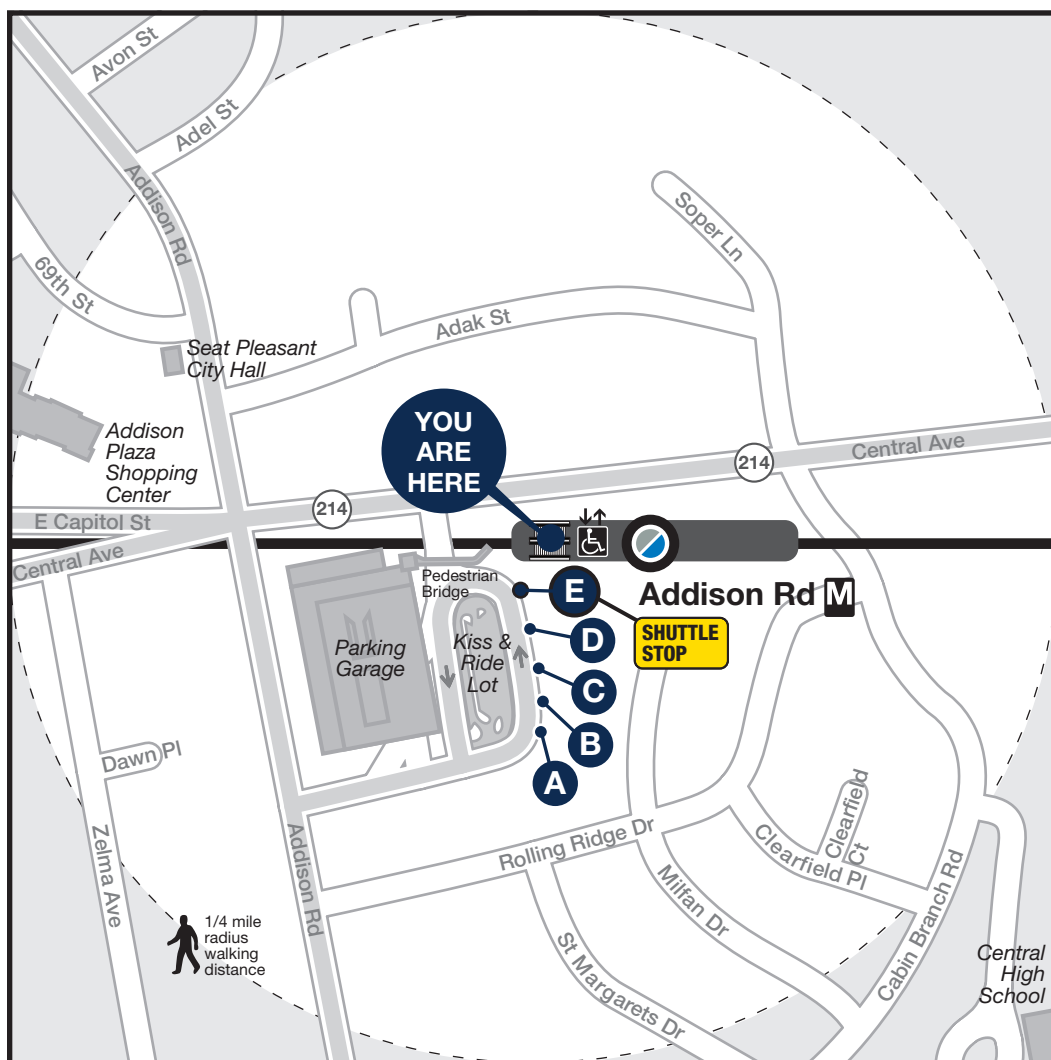

Station Vicinity Map Addison Rd

LEGEND

- Bus Stop (on street)
- Bus Bay
- Elevator
- Escalator
- Bus Served Road
- Metrorail Station and line

Note:
The lettered discs on this map will help you locate the bus stop or bay near this station. Be advised they are not displayed at the on street bus stops.

42.092.EVAC-0615

E In the event of an emergency, this bus stop will also be served by shuttle buses

APPROXIMATE WALKING DISTANCE TO THE NEXT METRO STATION FROM THIS EXIT

Station	Lines	Distance	Time to Station	Directions
---------	-------	----------	-----------------	------------

There are no stations within a reasonable walking distance.

BUS SERVICE AND BOARDING LOCATIONS

Route	Destination	Stops	Route	Destination	Stops	Route	Destination	Stops
METROBUS			F14	Naylor Rd	E	THE BUS - PRINCE GEORGE'S COUNTY		
A12	Capital Plaza	D	J11, J12	Forestville	A	TB18	Langley Park	A
A12	Capitol Heights	D	P12	Eastover	C	TB20	Upper Marlboro	D
C21, C22	Collington Center	E	V12	Suitland	B	TB23	Cheverly	A
C27	Pointer Ridge	E	V14, V15	Penn Mar	B			
C29	Bowie State University	E	V14, V15	Deanwood	C			
F14	New Carrollton	E						