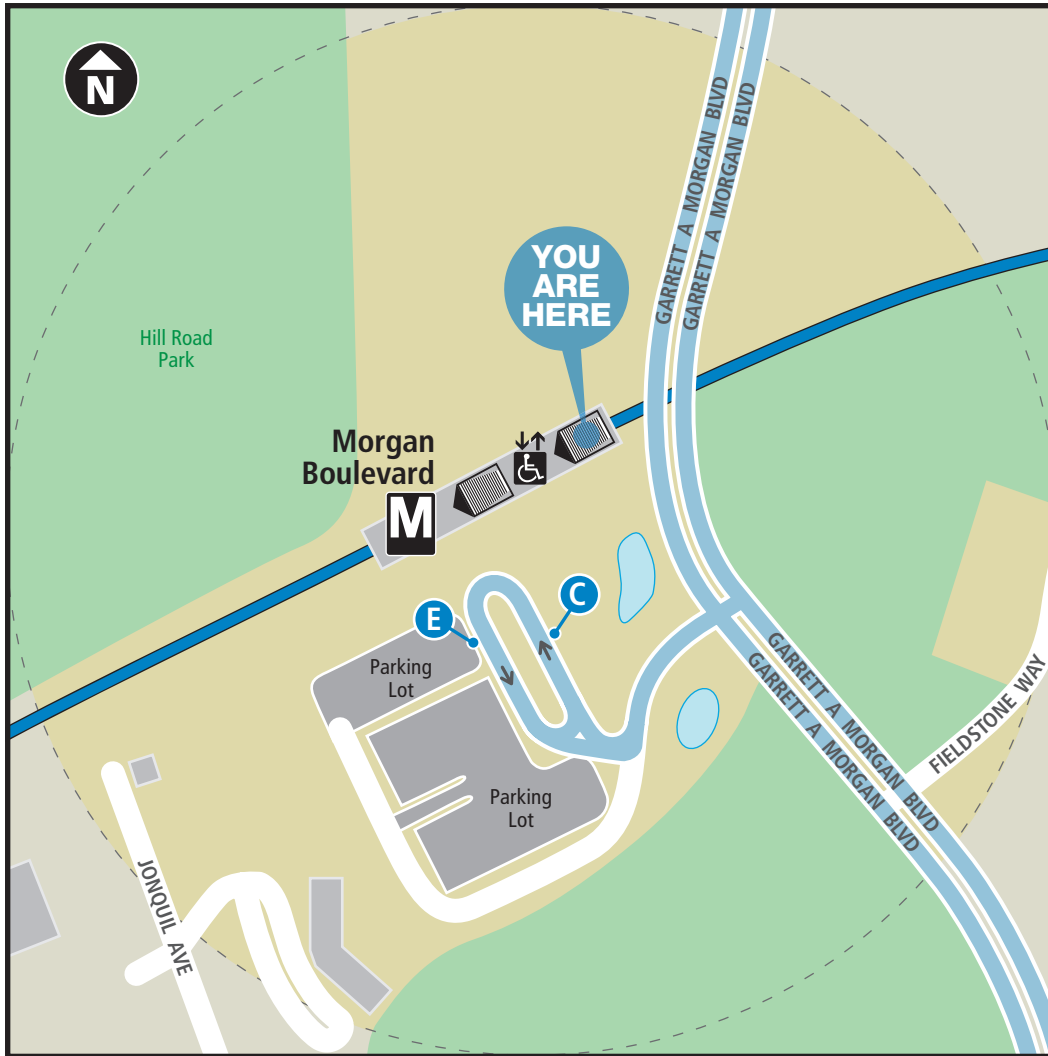

# Morgan Boulevard Station

Garrett A Morgan Blvd Exit

### Map Legend

- Bus Stop (on street)
- Bus Bay
- Bus Route operates in both directions
- Bus Route operates in a one-way direction
- Elevator
- Escalator showing your direction as you step off the escalator
- Metrorail Station and Lines

**Note:** The lettered discs on this map will help you locate the bus stop or bay near this station. Be advised they are not displayed at the on street bus stops.

### Approximate Walking Distance from this Metro Station

41.110.EVAC