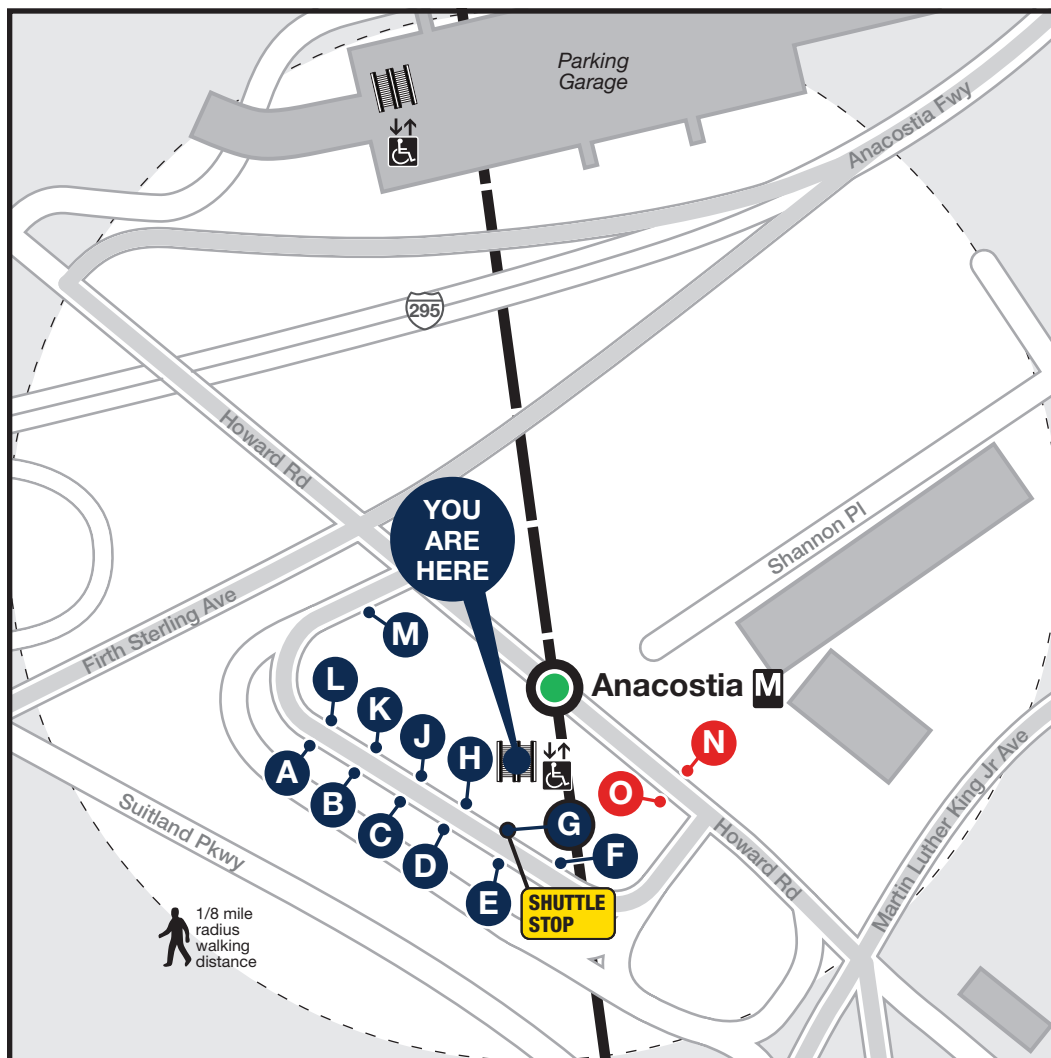

Station Vicinity Map Anacostia

LEGEND

- Bus Stop (on street)
- Bus Bay
- Elevator
- Escalator
- Bus Served Road
- Metrorail Station and line

Note:
The lettered discs on this map will help you locate the bus stop or bay near this station. Be advised they are not displayed at the on street bus stops.

38.106.EVAC-0615

G In the event of an emergency, this bus stop will also be served by shuttle buses

APPROXIMATE WALKING DISTANCE TO THE NEXT METRO STATION FROM THIS EXIT

Station	Lines	Distance	Time to Station	Directions
---------	-------	----------	-----------------	------------

There are no stations within a reasonable walking distance.

BUS SERVICE AND BOARDING LOCATIONS

Route	Destination	Stops	Route	Destination	Stops	Route	Destination	Stops
METROBUS			METROBUS			METROBUS		
90	Duke Ellington Bridge	E	A42, A46, A48	Archives M	C	W6	Garfield-Anacostia Clockwise Loop	M
94	Garfield	F	B2	Mt Rainier	B	W8	Garfield-Anacostia C'Clockwise Loop	M
A2, A42	Southern Ave M	H	P6	Rhode Island Ave M	C	W14	Friendly	D
A4	Fort Drum, DC Village	L	P18	Fort Washington	D	DC CIRCULATOR		
A4	Coast Guard HQ	G	U2	Minnesota Ave M	A	W	Potomac Ave M	N
A6, A46	Livingston	J	W2,W3	Washington Overlook	N	W	Skyland	O
A7	Livingston	J	W2	United Medical Center	O			
A8, A48	Livingston	K	W3	United Medical Center	O			
A9 <small>MetroExtra</small>	Livingston/McPherson Sq M <small>board on MLK Jr Ave at Howard Rd</small>		W4	Deanwood M	D			
			W5	Blue Plains, DC Village	L			