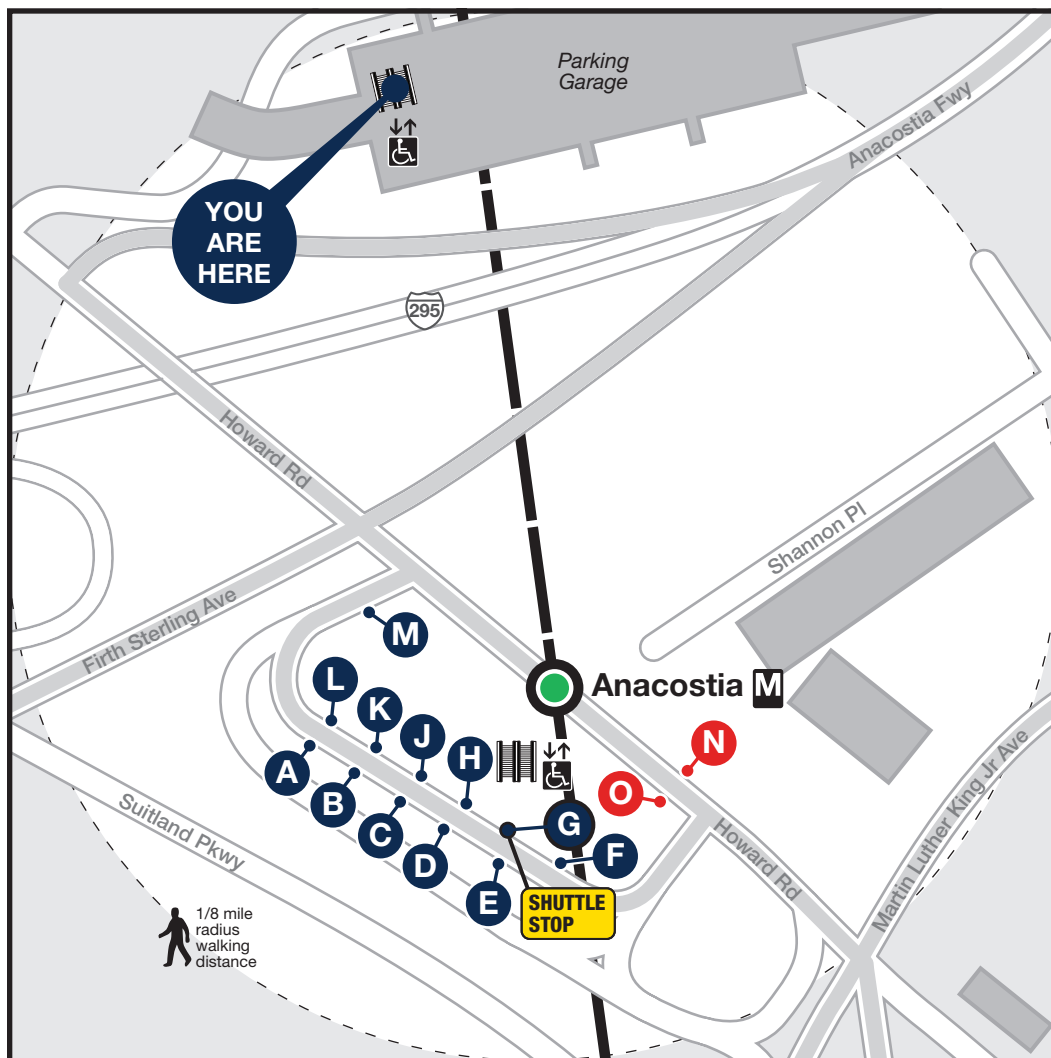

Station Vicinity Map Anacostia

LEGEND

- Bus Stop (on street)
- Bus Bay
- Elevator
- Escalator
- Bus Served Road
- Metrorail Station and line

Note:
The lettered discs on this map will help you locate the bus stop or bay near this station. Be advised they are not displayed at the on street bus stops.

38.085.EVAC-0615

G In the event of an emergency, this bus stop will also be served by shuttle buses

APPROXIMATE WALKING DISTANCE TO THE NEXT METRO STATION FROM THIS EXIT

Station	Lines	Distance	Time to Station	Directions
---------	-------	----------	-----------------	------------

There are no stations within a reasonable walking distance.

BUS SERVICE AND BOARDING LOCATIONS

Route	Destination	Stops	Route	Destination	Stops	Route	Destination	Stops
METROBUS			METROBUS			DC CIRCULATOR		
90	Duke Ellington Bridge	E	A42, A46, A48	Archives M	C	W6	Garfield-Anacostia Clockwise Loop	M
94	Garfield	F	B2	Mt Rainier	B	W8	Garfield-Anacostia C'Clockwise Loop	M
A2, A42	Southern Ave M	H	P6	Rhode Island Ave M	C	W14	Friendly	D
A4	Fort Drum, DC Village	L	U2	Minnesota Ave M	A	DC CIRCULATOR		
A4	Coast Guard HQ	G	W2,W3	Washington Overlook	N	W	Potomac Ave M	N
A6, A46	Livingston	J	W2	United Medical Center	O	W	Skyland	O
A7	Livingston	J	W3	United Medical Center	O			
A8, A48	Livingston	K	W4	Deanwood M	D			
A9 <small>MetroExtra</small>	Livingston/McPherson Sq M <small>board on MLK Jr Ave at Howard Rd</small>		W5	Blue Plains, DC Village	L			