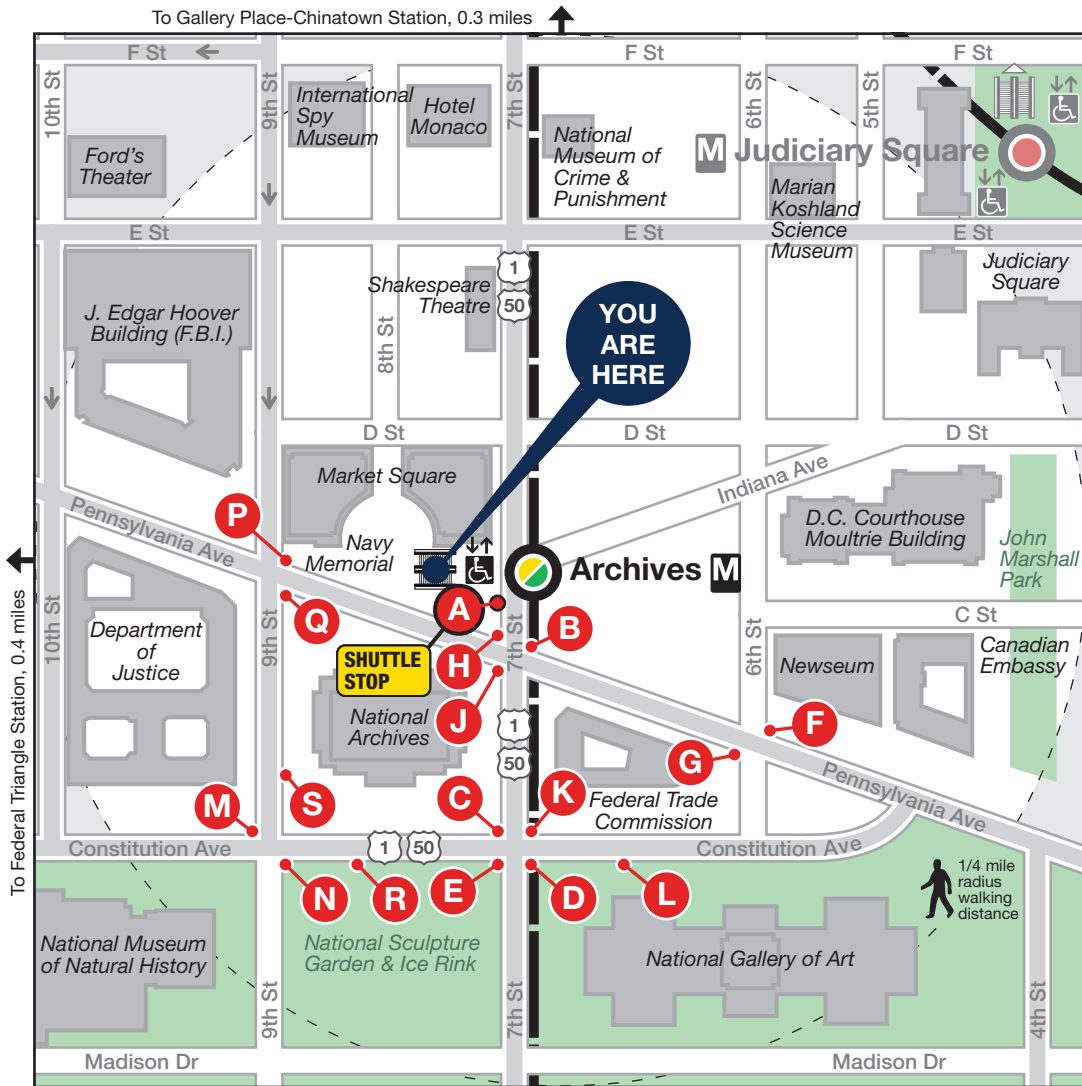

Station Vicinity Map Archives

LEGEND

- A** Bus Stop (on street)
- A** Bus Bay
- Elevator
- Escalator
- Bus Served Road
- Metrorail Station and line

Note:
The lettered discs on this map will help you locate the bus stop or bay near this station. Be advised they are not displayed at the on street bus stops.

30.081.EVAC-0615

A In the event of an emergency, this bus stop will also be served by shuttle buses

APPROXIMATE WALKING DISTANCE TO THE NEXT METRO STATION FROM THIS EXIT

Station	Lines	Distance	Time to Station	Directions
Federal Triangle		0.4 mile	8 mins	turn right on Pennsylvania Ave and go 3 blocks to 12th St.
Gallery Place-Chinatown		0.3 mile	6 mins	turn left on 7th St and go 4 blocks.
Judiciary Square		0.5 mile	10 mins	turn left on 7th St and go 2 blocks to E St, turn right and go 3 blocks.

BUS SERVICE AND BOARDING LOCATIONS

Route	Destination	Stops	Route	Destination	Stops	Route	Destination	Stops	Route	Destination	Stops
METROBUS											
16X 	Culmore	J	54	L'Enfant Plaza M	C J	W13	Fort Washington Forest via Friendly	C J	640	Waldorf, Accokeek	Q
30N, 30S	Friendship Heights M	H	70	Silver Spring M	B D	X1	Foggy Bottom-GWU M	K M	650	Waldorf, La Plata	Q
32, 36	Potomac Park	H	74	K & 6th Sts NW	B D	X1	Minnesota Ave M	L N	705	Charlotte Hall	Q
30S, 32	Southern Ave M	C J	74	Nationals Park	A C	MARYLAND MTA					
30N, 34, 36	Naylor Rd M	C J	79 	Silver Spring M	B	305	Columbia	D	810	North Beach	Q
37 	Friendship Heights M	B	A42	Southern Ave M	C J	315	Lotte Plaza	D	820	North Beach	Q
39 	Naylor Rd M	J	A46	Livingston	C J	325	Columbia	D	830	St. Leonard	Q
54	Potomac/State Dept.	H	A48	Livingston	C J	335	Clarksville	D	840	St. Leonard	Q
	Takoma M	H	P6	Rhode Island Ave M	F H	345	Columbia	D	PRTC OMNIRIDE		
			P6	Anacostia M	G J	610	Waldorf, US 301 P&R	Q	PRTC	Montclair	K
			P17, P19	Fort Washington Park & Ride	C J	620	Waldorf, US 301 P&R	Q	PRTC	Southbridge	H