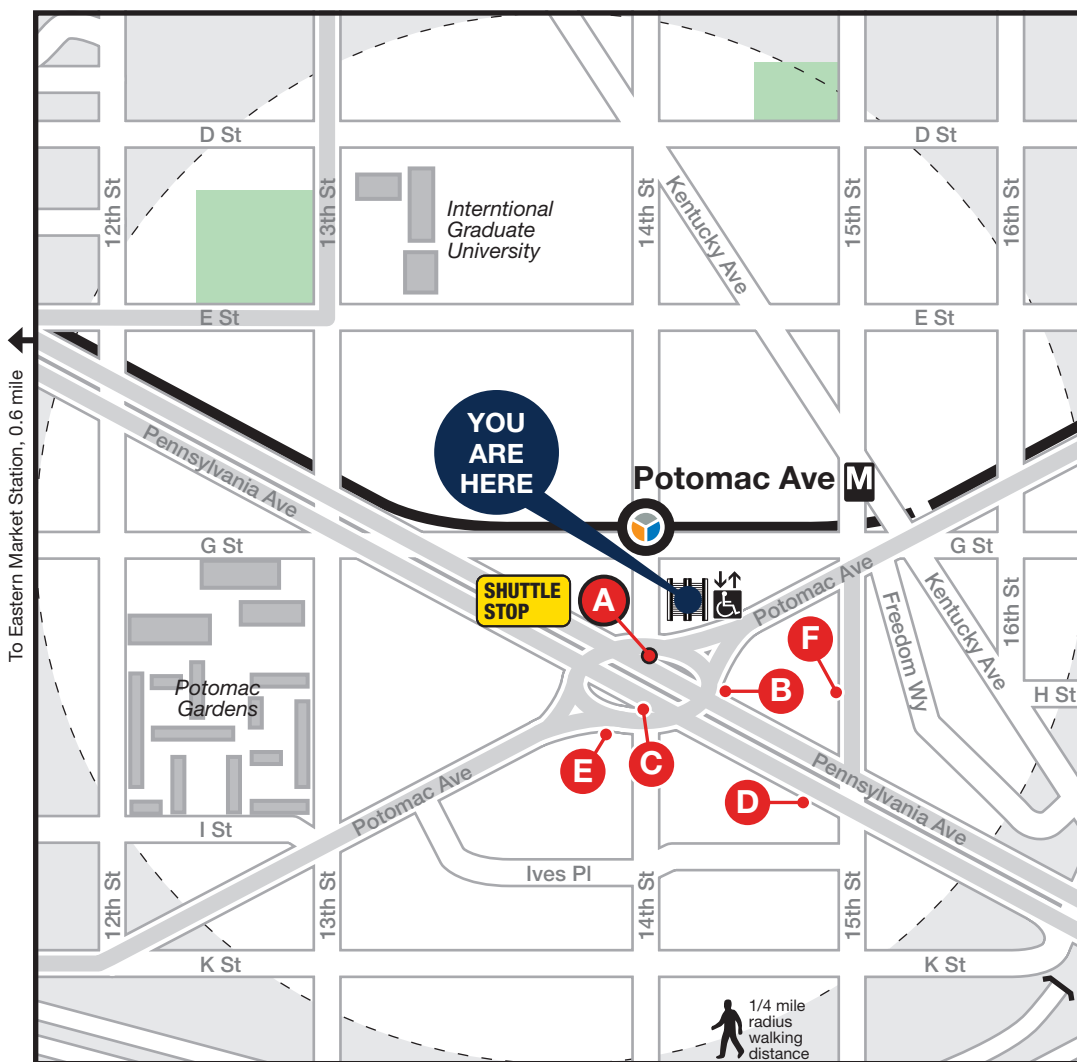

Station Vicinity Map Potomac Ave

LEGEND

- Bus Stop (on street)
- Bus Bay
- Elevator
- Escalator
- Bus Served Road
- Metrorail Station and line

Note:
The lettered discs on this map will help you locate the bus stop or bay near this station. Be advised they are not displayed at the on street bus stops.

25.061.EVAC-0615

A In the event of an emergency, this bus stop will also be served by shuttle buses

APPROXIMATE WALKING DISTANCE TO THE NEXT METRO STATION FROM THIS EXIT

Station	Lines	Distance	Time to Station	Directions
Eastern Market		0.6 mile	12 mins	Turn right on Potomac Ave, bear right on Pennsylvania Ave and continue to 8th St.

BUS SERVICE AND BOARDING LOCATIONS

Route	Destination	Stops
METROBUS		
30N, 30S	Friendship Heights M	A
30S, 32	Southern Ave M	C D
32, 36	Potomac Park	A
34	Archives M	A
34	Naylor Rd M	C D
30N, 36	Naylor Rd M	C D
39	Naylor Rd M	C
39	Potomac Park, State Dept	A

Route	Destination	Stops
B2	Mount Rainier	B
B2	Anacostia M	F
K11	Penn Mar	D
M6	Fairfax Village	C D
V1	Benning Heights	D E
V1	Bureau of Engraving	B
V4	Capitol Heights M	D E
V4	Navy Yard-Ballpark M	B

Route	Destination	Stops
DC CIRCULATOR		
	Skyland	A