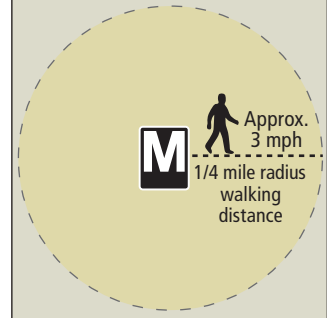

Approximate Walking Distance from this Metro Station

22.058.EVAC

Approximate Walking Distance to the next Metro Station from this exit

Capitol South	Blue/Orange Lines	0.8 mile	16 mins	Turn right on 3rd St and go 2 blocks to Independence Ave, turn right and go 5 blocks to 1st St, turn right and go one block to C St.
L'Enfant Plaza	Blue/Orange Green/Yellow Lines	0.4 mile	8 mins	Turn left on D St and go 2 blocks to 7th St.

Bus Service available from Federal Center SW

check schedule at stop for service information

METROBUS ROUTES

Rte	Destination	Stops	Rte	Destination	Stops	Rte	Destination	Stops
32,36	Friendship Heights	A,B	P1,P2	Anacostia	E	P19	Fort Washington Park & Ride	C
32	Southern Avenue	C,D	P1	Potomac Park	E	W13	Fort Washington Forest via Friendly	C
36	Naylor Road	C,D	P2	Archives	E			
39	Naylor Road	C	P6	Rhode Island Ave	F			
39	Potomac Park/State Dept	B	P6	Anacostia	G			
39	Metrobus Express		P17	Fort Washington Park & Ride	C			

Subject to change without notice. Esta información puede cambiar.

For information call 202-637-7000 (TTY 202-638-3780) or go to www.MetroOpensDoors.com
Metro is accessible

Para más información llame 202-637-7000 (TDD 202-638-3780) o visite www.MetroOpensDoors.com
Metro es accesible

정보 또는 언어 지원 관련 문의는 202-637-7000(TTY 202-638-3780) 으로 전화하십시오. 스페인어 문의는 1 을 누르시고, 기타 언어 관련 문의는 88 을 누른 후 5 를 누르십시오. 또는 www.MetroOpensDoors.com 을 방문하십시오. 메트로는 접속 가능합니다.