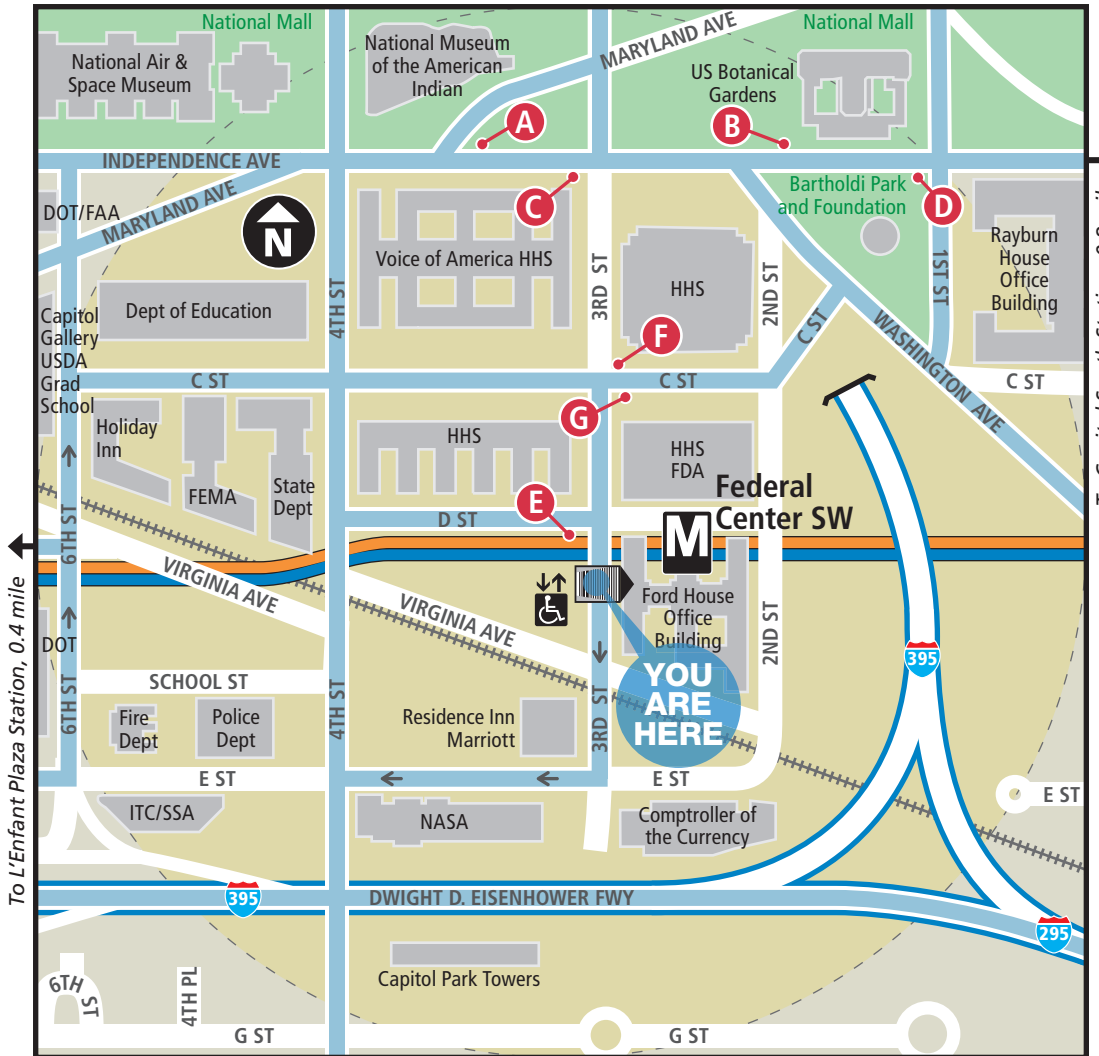

Emergency Evacuation Map

Mapa De la Evacuacion De la Emergencia

Federal Center SW Station

3rd St Exit

Map Legend

- Bus Stop (on street)
- Bus Bay
- Bus Route operates in both directions
- Bus Route operates in a one-way direction
- Elevator
- Escalator showing your direction as you step off the escalator
- Metro** Station and Lines

Note: The lettered discs on this map will help you locate the bus stop or bay near this station. Be advised they are not displayed at the on street bus stops.

Approximate Walking Distance from this Metro Station

22.058.EVAC

Approximate Walking Distance to the next Metro Station from this exit

Capitol South	Blue/Orange Lines	0.8 mile	16 mins	Turn right on 3rd St and go 2 blocks to Independence Ave, turn right and go 5 blocks to 1st St, turn right and go one block to C St.
L'Enfant Plaza	Blue/Orange Green/Yellow Lines	0.4 mile	8 mins	Turn left on D St and go 2 blocks to 7th St.

Bus Service available from Federal Center SW

check schedule at stop for service information

METROBUS ROUTES

Rte	Destination	Stops	Rte	Destination	Stops	Rte	Destination	Stops
32,36	Friendship Heights	A,B	P1,P2	Anacostia	E	P19	Fort Washington Park & Ride	C
32	Southern Avenue	C,D	P1	Potomac Park	E	W13	Fort Washington Forest via Friendly	C
36	Naylor Road	C,D	P2	Archives	E			
39	Naylor Road	C	P6	Rhode Island Ave	F			
39	Potomac Park/State Dept	B	P6	Anacostia	G			
39	Metrobus Express		P17	Fort Washington Park & Ride	C			