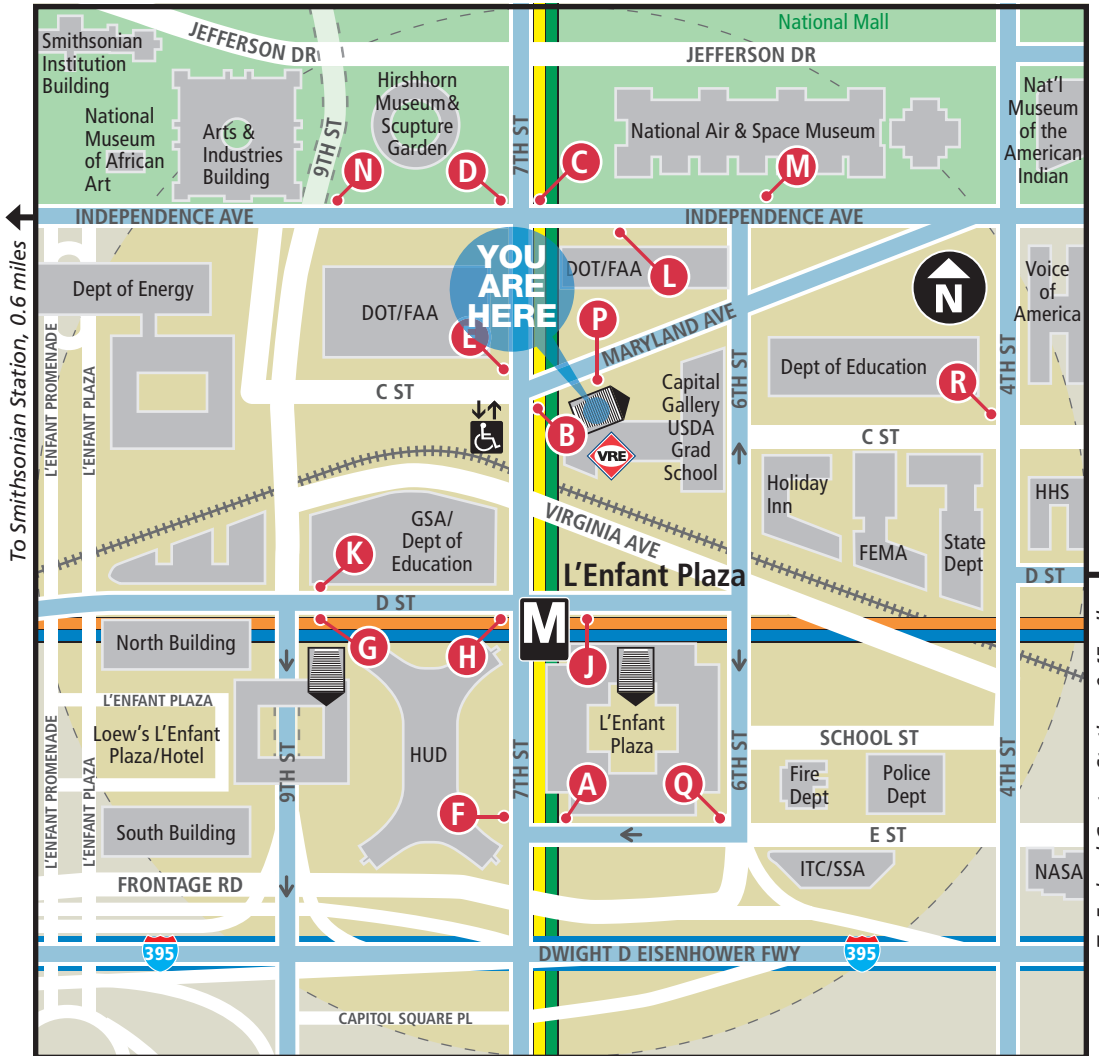

# Emergency Evacuation Map

Mapa De la Evacuacion De la Emergencia

### Map Legend

- Bus Stop (on street)
- Bus Bay
- Bus Route operates in both directions
- Bus Route operates in a one-way direction
- Elevator
- Escalator showing your direction as you step off the escalator

### MetroRail Station and Lines

Note: The lettered discs on this map will help you locate the bus stop or bay near this station. Be advised they are not displayed at the on street bus stops.

## Approximate Walking Distance to the next Metro Station from this exit

Federal Center	Blue/Orange Lines	0.45 mile	9 mins	Turn left on 7th St to D St, turn left on D St and continue to 3rd St.
----------------	-------------------	-----------	--------	--