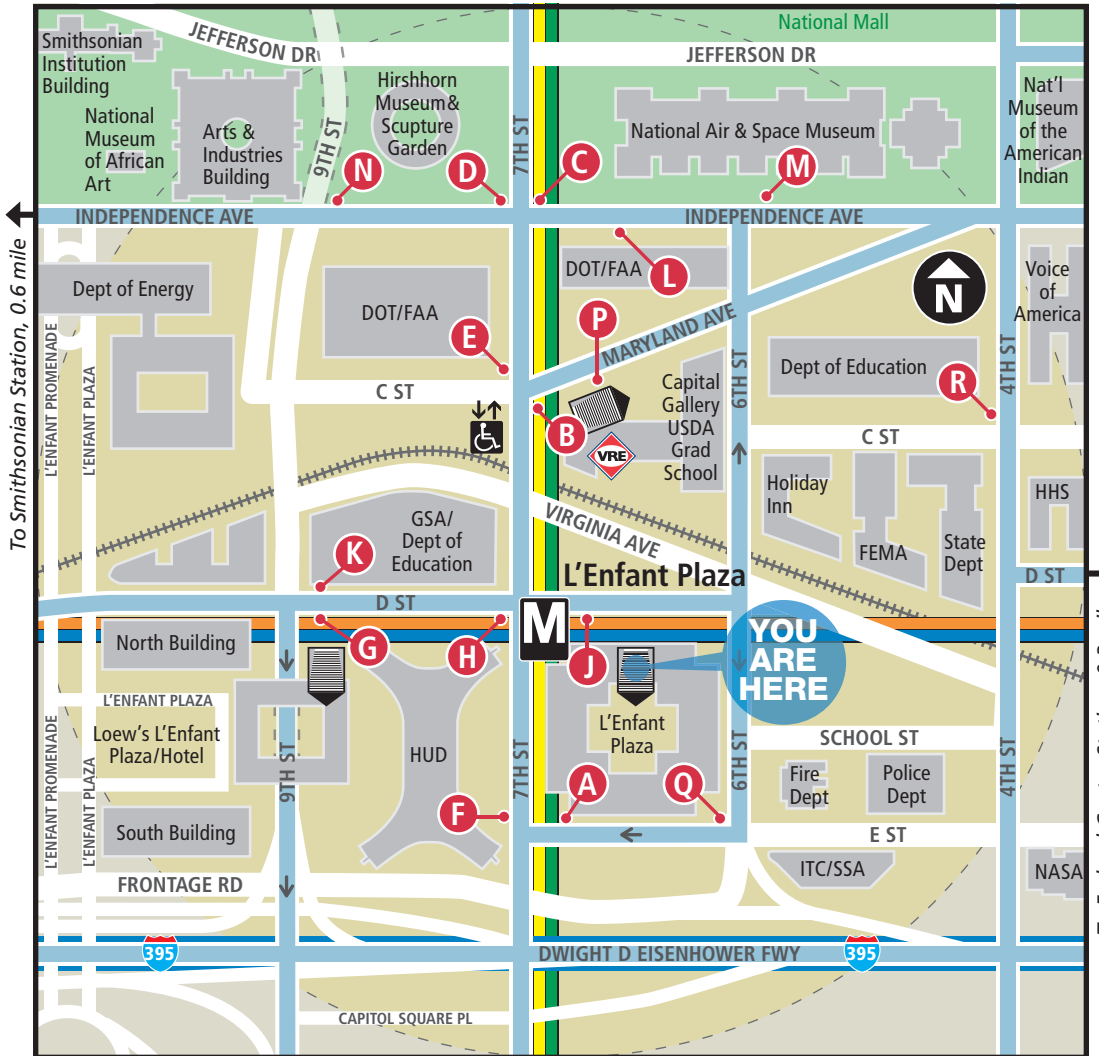

# Emergency Evacuation Map

Mapa De la Evacuacion De la Emergencia

### Map Legend

- Bus Stop (on street)
- Bus Bay
- Bus Route operates in both directions
- Bus Route operates in a one-way direction
- Elevator
- Escalator showing your direction as you step off the escalator

### Metro Station and Lines

**Note:** The lettered discs on this map will help you locate the bus stop or bay near this station. Be advised they are not displayed at the on street bus stops.

## Approximate Walking Distance to the next Metro Station from this exit

Federal Center	Blue/Orange Lines	0.3 mile	6 mins	Turn right on D St, continue to 3rd St.
----------------	-------------------	----------	--------	---