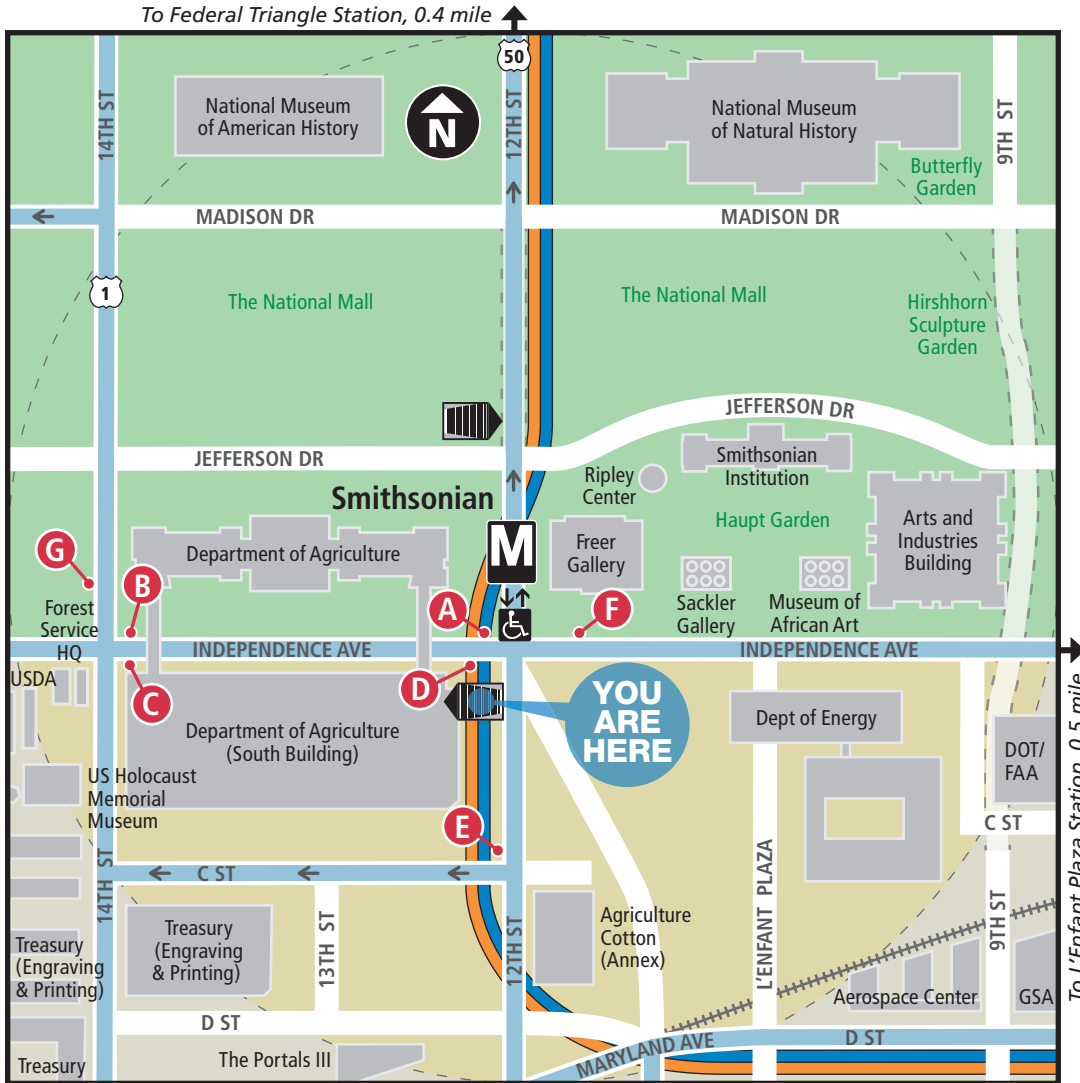

Emergency Evacuation Map

Mapa De la Evacuacion De la Emergencia

Smithsonian Station

12th St and Independence Ave Exit

Map Legend

- Bus Stop (on street)
- Bus Bay
- Bus Route operates in both directions
- Bus Route operates in a one-way direction
- Elevator
- Escalator showing your direction as you step off the escalator
- Metrorail Station and Lines

Note: The lettered discs on this map will help you locate the bus stop or bay near this station. Be advised they are not displayed at the on street bus stops.

Approximate Walking Distance from this Metro Station

20.055.EVAC

Approximate Walking Distance to the next Metro Station from this exit

Federal Triangle	Blue/Orange Lines	0.4 mile	8 mins	turn left on 12th St crossing Independence Ave continue across The Mall to Constitution Ave.
L'Enfant Plaza	Blue/Orange Green/Yellow Lines	0.5 mile	10 mins	turn right on Independence Ave and go 3 blocks to 7th St, turn right and go one block.

OTHER OPERATORS

Rte	Destination	Stops
DC Circulator		
CIRC	Smithsonian-National Gallery Loop	A
Loudoun County Transit		
LCT	Purcellville	F
Potomac & Rappahannock Transportation Commission		
PRTC	Montclair	G
PRTC	Southbridge	G
PRTC	Dale City	G
PRTC	PRTC Manassas	G