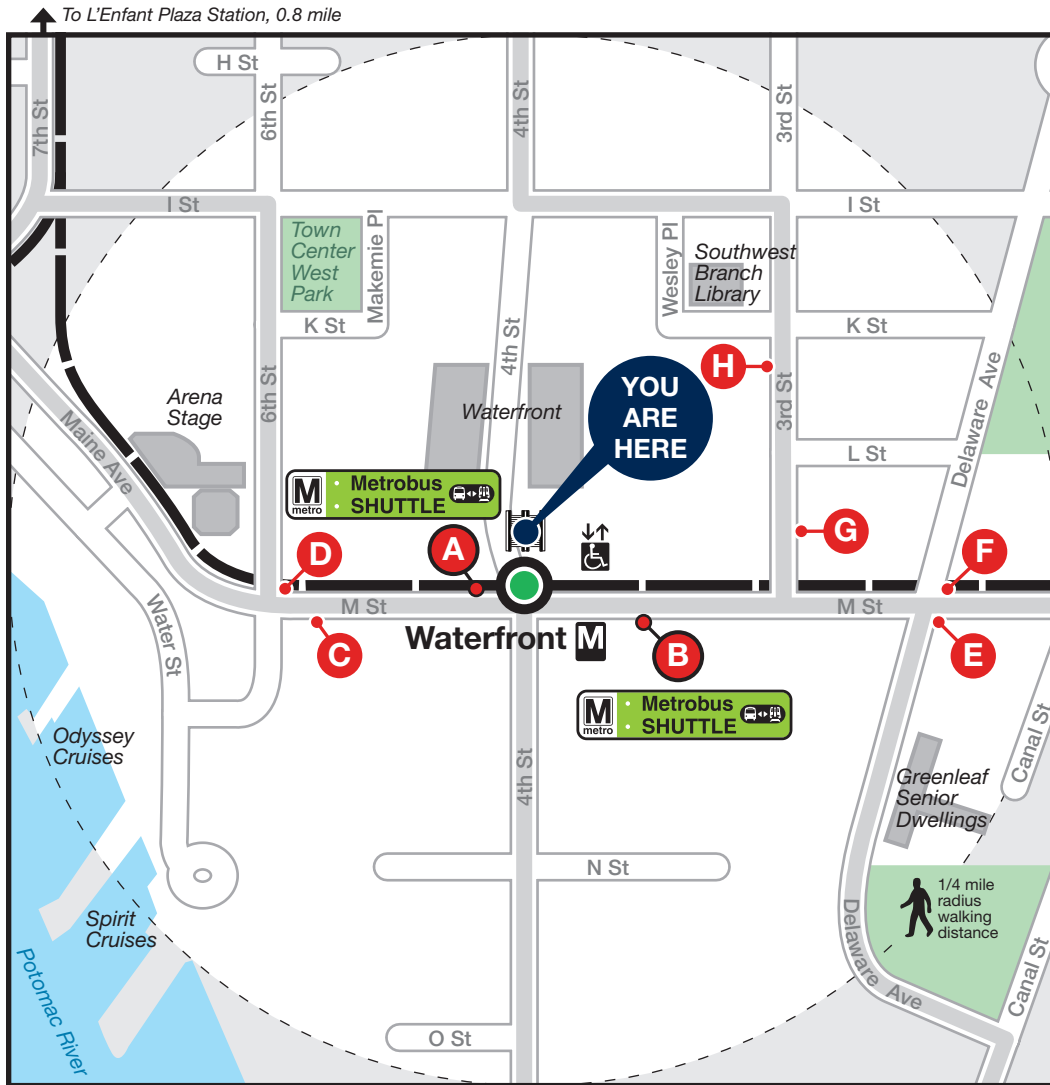

Station Vicinity Map Waterfront

LEGEND

A Bus Stop (on the street) **A** Bus Bay (at the station)

The lettered discs on this map will help you locate the bus stop or bay near this station. Be advised the letters are not displayed on the street bus stops.

	Distance	Time
L'Enfant Plaza	0.8 mile	16 mins
Turn right on M St to 6th St, turn right on 6th St to I St, turn left on I St to 7th St, turn right on 7th St to the station.		
Navy Yard-Ballpark	0.5 mile	10 mins
Turn left on M St, proceed to Half St.		
Navy Yard-Ballpark	0.75 mile	15 mins
Turn left on M St, continue to 2nd St.		

BUS SERVICE AND BOARDING LOCATIONS

Route	Destination	Board at
METROBUS		
74	Convention Center	A D
74	Nationals Park/Buzzard Point	B C
P6	Rhode Island Ave M	F G
P6	Anacostia M	E H

Route	Destination	Board at
DC CIRCULATOR		
	Eastern Market M	B
	L'Enfant Plaza M	A

Route	Destination	Board at
OMNIRIDE		
D-300	Dale City	F
MARYLAND MTA		
735	Golden Beach Park & Ride	B
850	Prince Frederick Park & Ride	B

Subject to change without notice. Esta información puede cambiar.