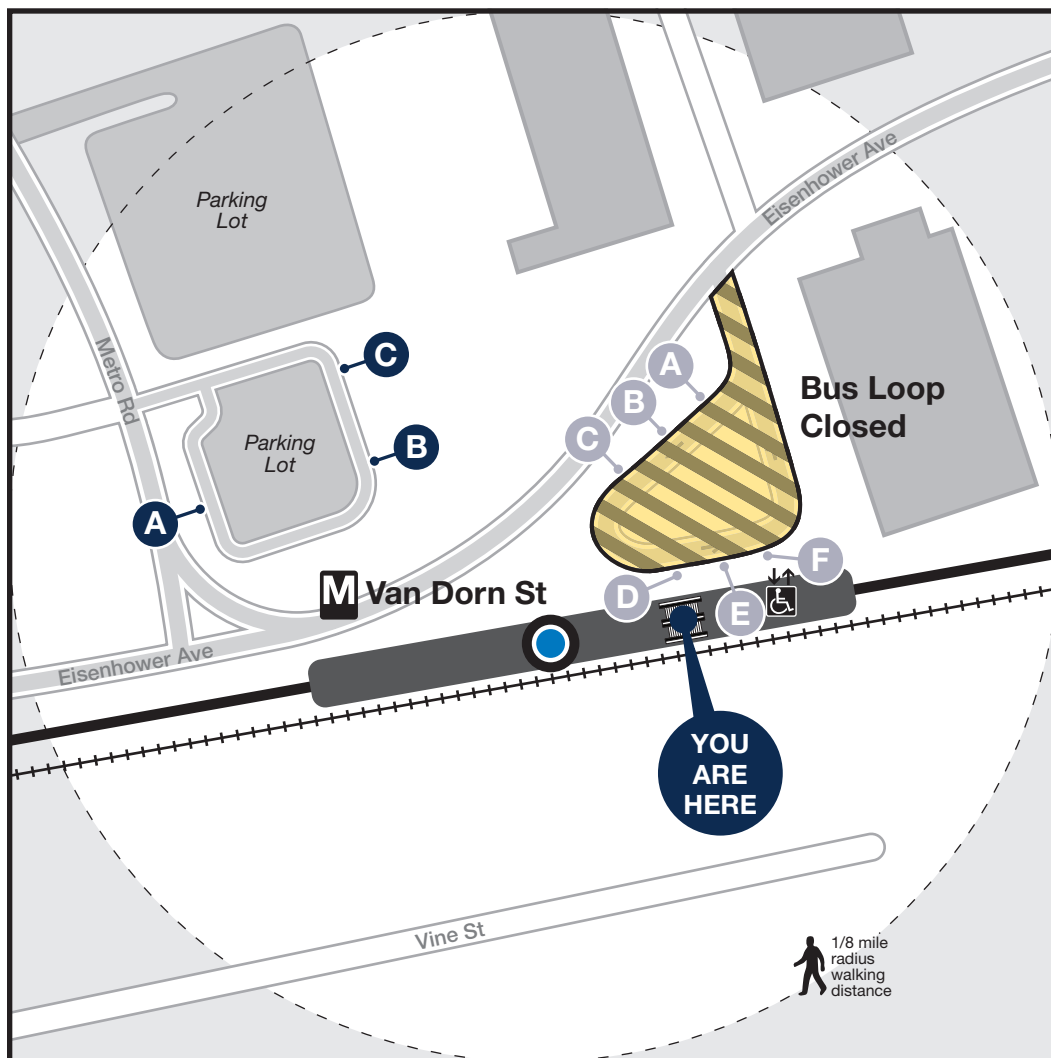

# Station Vicinity Map Van Dorn St

**LEGEND**

**A A** Bus Stop/Bus Bay

The lettered discs on this map will help you locate the bus stop or bay near this station. Be advised the letters are not displayed on the street bus stops

Elevator

Escalator

Bus Route

Metrorail Station and line

85.094.EVAC-0919

## APPROXIMATE WALKING DISTANCE TO THE NEXT METRO STATION FROM THIS EXIT

Station	Lines	Distance	Time to Station	Directions
There are no stations within a reasonable walking distance.				

## BUS SERVICE AND BOARDING LOCATIONS

Route	Destination	Stops	Route	Destination	Stops	Route	Destination	Stops
<b>METROBUS</b>			<b>DASH - ALEXANDRIA TRANSIT</b>			<b>FAIRFAX CONNECTOR - FAIRFAX CO.</b>		
25B	Ballston-MU	B	1	Seminary Plaza	C	109	Huntington	A
			5	Eisenhower Ave	B	231	Franconia-Springfield	A
			5	Braddock Rd	B		Counterclockwise	
			7	Landmark Mall	B	232	Franconia-Springfield	A
			7	Lee Center	B		Clockwise	
			8	Old Town Alexandria	C	321	Franconia-Springfield	C
							Counterclockwise	
						322	Franconia-Springfield	C
							Clockwise	