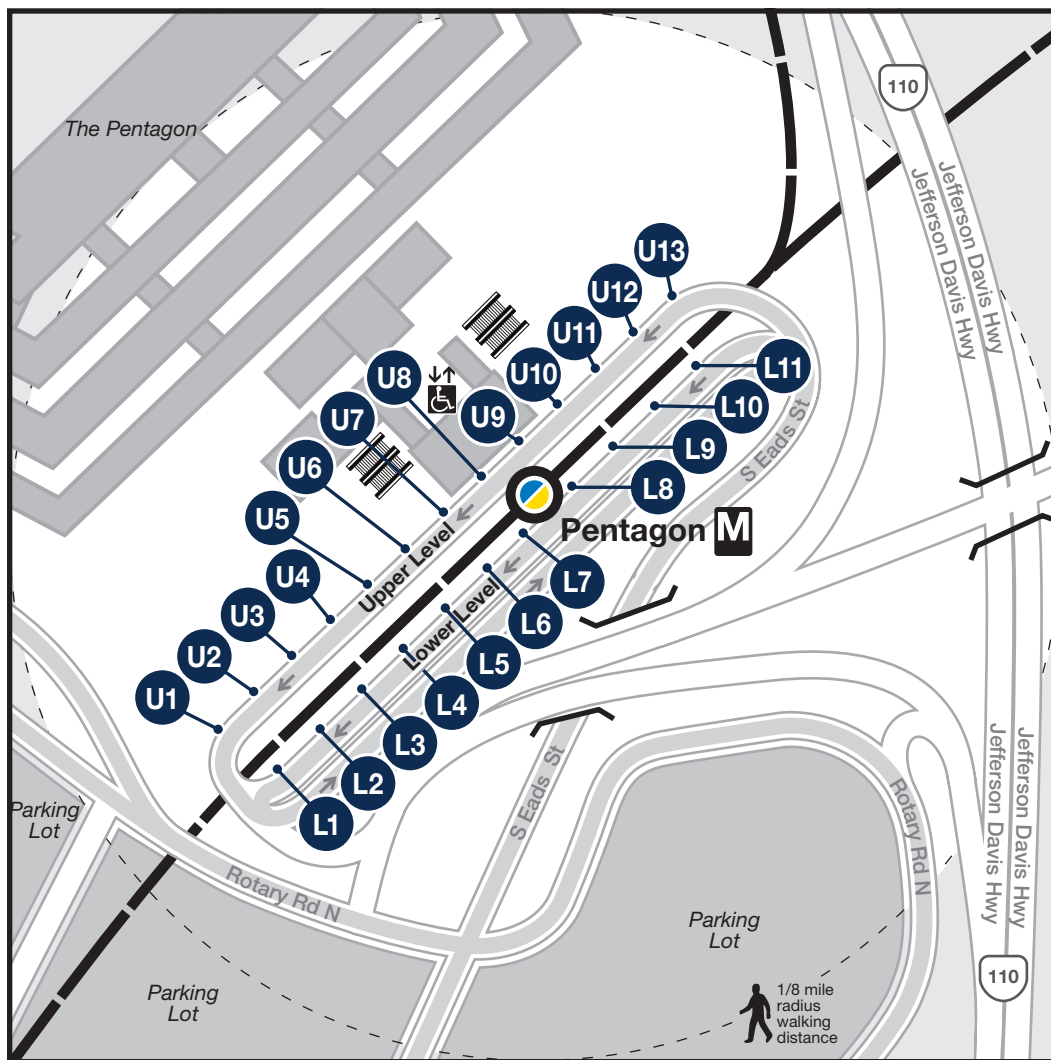

Station Vicinity Map Pentagon

LEGEND

A A Bus Stop/Bus Bay

The lettered discs on this map will help you locate the bus stop or bay near this station. Be advised the letters are not displayed on the street bus stops

Elevator

Escalator

Bus Route

Metrorail Station and line

77.EVAC-0919

APPROXIMATE WALKING DISTANCE TO THE NEXT METRO STATION FROM THIS EXIT

Station	Lines	Distance	Time to Station	Directions
There are no stations within a reasonable walking distance.				

BUS SERVICE AND BOARDING LOCATIONS

Route	Destination	Stops	Route	Destination	Stops	Route	Destination	Stops	Route	Destination	Stops
METROBUS											
7A/F	Lincolnia	U5	16L	Annandale	U7	29G/W	Annandale	L4	FREDERICKSBURG	L6	
7Y	Southern Towers	U5	16C	Federal Triangle	U9	ARLINGTON TRANSIT			LOUDOUN CO. TRANSIT	L6	
7C/P	Park Center	U5	16E	Franklin Square	U9	ART42	Ballston-MU M	U3	PENTAGON CIRCULATOR	U8	
7M	Mark Center	U6	17B	Burke VRE-Park & Ride	L4	ART87	Shirlington	U3	OMNIRIDE	L1, L2	
7W	Lincolnia	U6	17G	George Mason Univ.	L5	DASH - ALEXANDRIA TRANSIT			DoD SHUTTLE	L8, L9, L10, L11	
7Y	Farragut Square	U9	17H/K/L	Kings Park West	L5	3	Hunting Point	U1			
8S	Quaker Lane	U7	17M	North Springfield	L4	4	Old Town Alexandria	U1			
8W	Mark Center	U12	18G/J	Rolling Valley Mall	L3	FAIRFAX CONNECTOR					
8Z	Quaker Lane	U12	18H	Orange Hunt	L3	306	George Mason Univ.	L4			
10A	Huntington M	U2	18P	Burke Centre	L3	393	Saratoga Park & Ride	L7			
10E	Hunting Point	U2	21A/D	Landmark	U13	394	Saratoga/N. Backlick	L7			
10N	National Airport M	U9	22A/C	Ballston-MU M	U4	395	Gambrill/N. Backlick	L7			
16A	Annandale	U10	22F	NVCC Alexandria	U4	599	Reston North P&R	L6			
16C/E	Culmore	U10	28F/G	Skyline City	U7	698	Vienna M	L6			
			29C	NVCC Annandale	L4						