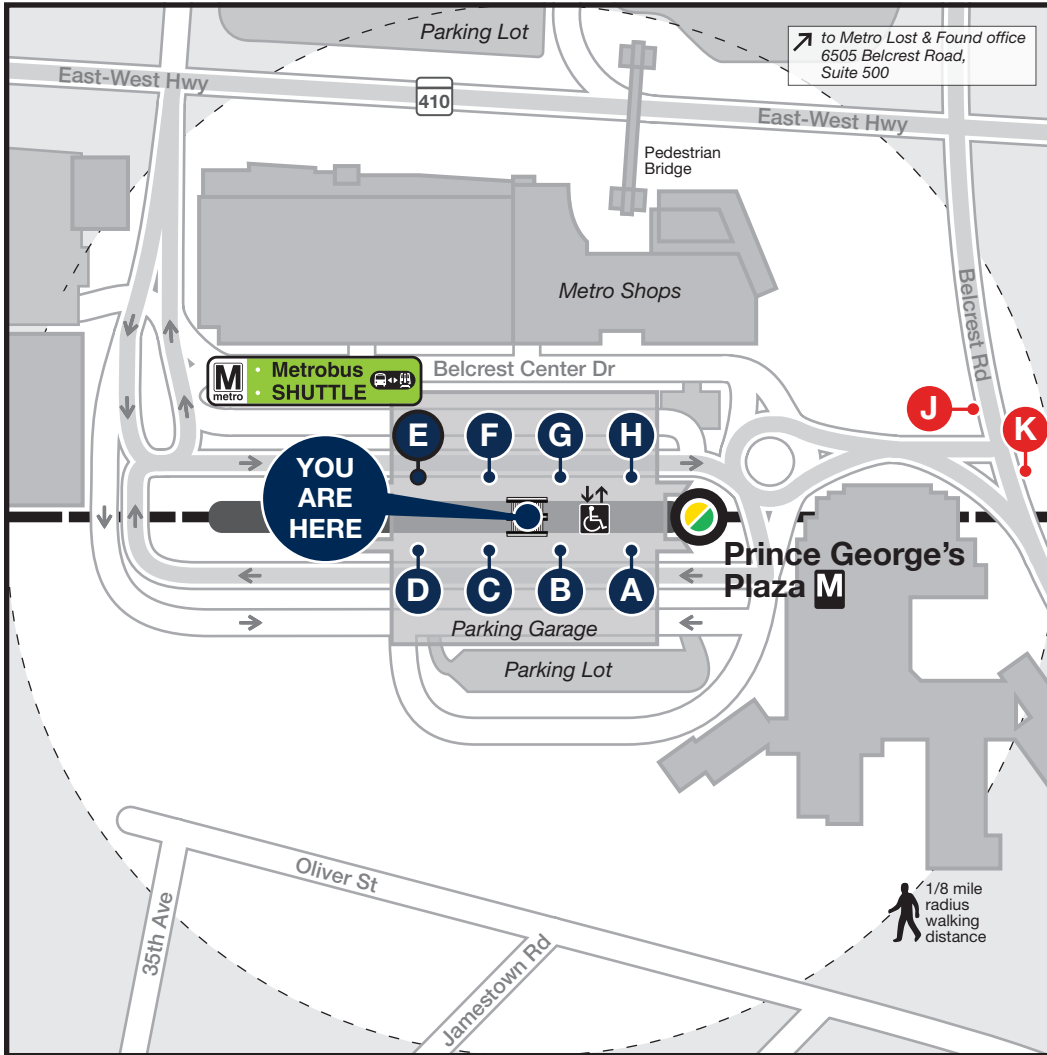

Station Vicinity Map Prince George's Plaza

LEGEND

A Bus Stop (on the street) **A** Bus Bay (at the station)

The lettered discs on this map will help you locate the bus stop or bay near this station. Be advised the letters are not displayed on the street bus stops.

- Elevator
- Escalator
- Bus Route
- Metrorail Station and line

49.078.EVAC-0622

E Metrobus SHUTTLE

In the event of an emergency, this bus stop will also be served by shuttle buses.

Approximate walking distance to the next Metro Station from this exit

BUS SERVICE AND BOARDING LOCATIONS

Route	Destination	Board at
METROBUS FREQUENT SERVICE		
F4	New Carrollton M	F
F4	Silver Spring M	D
METROBUS		
86	Calverton	B
86	Rhode Island Ave M	B
C4	Twinbrook M	G
F6	New Carrollton M	A
F6	Fort Totten M	D

Route	Destination	Board at
F8	Cheverly M	C
F8	Takoma Langley Crossroads Transit Center	C
R4	Highview	A
R4	Brookland-CUA M	A

Route	Destination	Board at
THE BUS-PRINCE GEORGE'S COUNTY		
13A	West Hyattsville M	H
14	College Park-U of Md M	H
18	Takoma Langley Crossroads Transit Center	K
18	Addison Rd M	J
19	West Hyattsville M	J
UNIVERSITY OF MARYLAND SHUTTLE		
113	Hyattsville	J
113	Regents Drive Garage	K