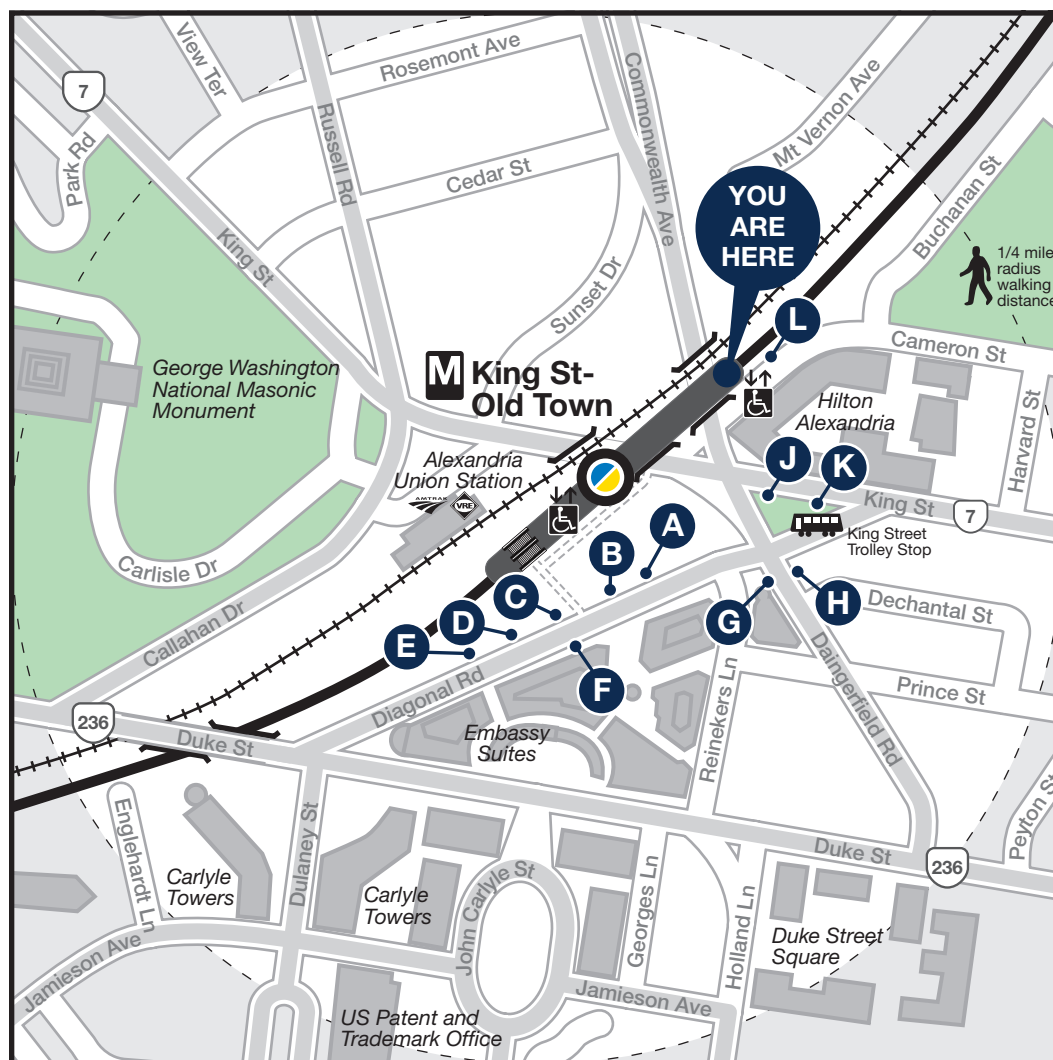

Station Vicinity Map King St-Old Town

LEGEND

A A Bus Stop/Bus Bay

The lettered discs on this map will help you locate the bus stop or bay near this station. Be advised the letters are not displayed on the street bus stops

Station	Lines	Distance	Time to Station	Directions
Braddock Road		0.85 mile	17 mins	Turn left on King St and go 3 blocks to West St. Turn left on West St and go 5 blocks to station.

BUS SERVICE AND BOARDING LOCATIONS

Route	Destination	Stops
METROBUS		
28A	Tysons Corner	F
29K	George Mason Univ.	D
29N	Vienna	D
REX	Fort Belvoir	A
NH2	Huntington / National Harbor	A

Route	Destination	Stops
DASH - ALEXANDRIA TRANSIT		
2	Braddock Rd	C
2	Lincolnia	E
2X	Mark Center	E
5	Braddock Rd	C
5	Van Dorn St	E
6	NVCC Alexandria	E
7	Landmark Mall	B
7	Nannie Lee Center	C
8	Old Town	B
8	Landmark Mall/ Van Dorn St	D

Route	Destination	Stops
DASH - ALEXANDRIA TRANSIT		
10	Potomac Yard	F
KING STREET TROLLEY		
KST	Waterfront	G

Subject to change without notice. Esta información puede cambiar.