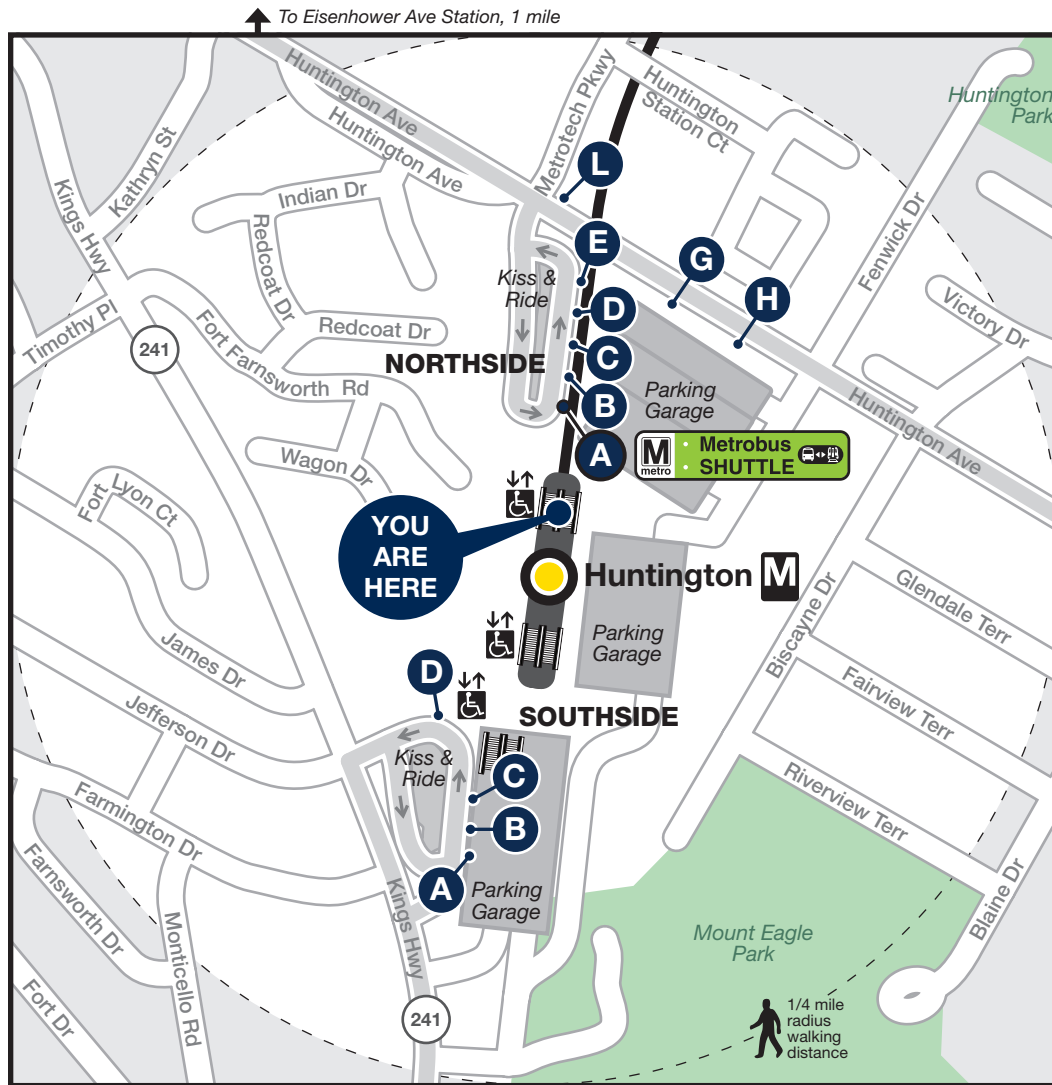

Station Vicinity Map Huntington

Frequent service is available on selected lines. Look for the *Frequent Service* icon.
Buses run frequently every day between 7:00am and 9:00pm. Less frequent service runs at early morning and late night times.

BUS SERVICE AND BOARDING LOCATIONS

NORTHSIDE

Route	Destination	Board at
METROBUS FREQUENT SERVICE		
REX	Fort Belvoir	G
REX	King St-Old Town M	L
METROBUS		
10A	Pentagon M	B H

Route	Destination	Board at
FAIRFAX CONNECTOR		
101	Mt Vernon Estate	E H
109	Van Dorn St M	D
171	Lorton VRE Station	C G
301	Franconia-Springfield M	A
310	Rolling Valley Park & Ride	E

SOUTHSIDE

Route	Destination	Board at
FAIRFAX CONNECTOR		
151	Mt Vernon Estate	B
152	Mt Vernon Estate	C
159	Woodlawn Shopping Center	B
161	Mt Vernon Hospital	D
162	Mt Vernon Hospital	D

Subject to change without notice. Esta información puede cambiar.