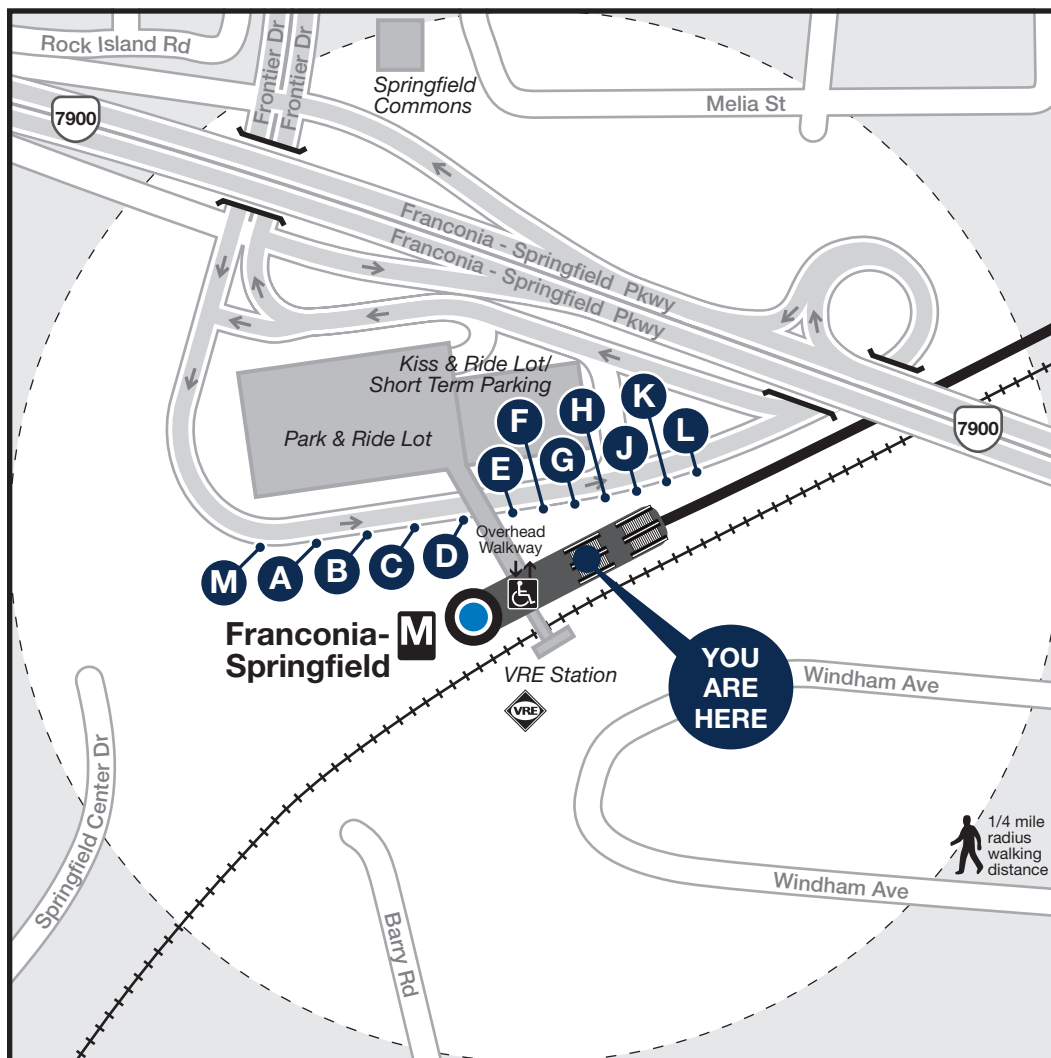

Station Vicinity Map Franconia-Springfield

LEGEND

A A Bus Stop/Bus Bay
The lettered discs on this map will help you locate the bus stop or bay near this station. Be advised the letters are not displayed on the street bus stops

Elevator
 Escalator
 Bus Route
 Metrorail Station and line

86.EVAC-0919

APPROXIMATE WALKING DISTANCE TO THE NEXT METRO STATION FROM THIS EXIT

Station	Lines	Distance	Time to Station	Directions
---------	-------	----------	-----------------	------------

There are no stations within a reasonable walking distance.

BUS SERVICE AND BOARDING LOCATIONS

Route	Destination	Stops	Route	Destination	Stops	Route	Destination	Stops
METROBUS			310	Rolling Valley Park & Ride	F	401	Tysons West*Park	C
S80	TAGS – Metro Park	C	310	Huntington M	H	494	Tysons-Spring Hill M	L
S80	TAGS – Springfield Hilton	D	321	Van Dorn St M (Counterclockwise)	H	494	Lorton VRE Station	L
S91	TAGS – Springfield Town Center	D	322	Van Dorn St M (Clockwise)	F	BESTBUS		
FAIRFAX CONNECTOR – FAIRFAX CO			333	Saratoga Park & Ride	J	M		
231	Van Dorn St M (Counterclockwise)	K	334	DLA/Gateway 95	J	OMNIRIDE		
232	Van Dorn St M (Clockwise)	K	335	Fort Belvoir	J	OMNIRIDE OmniRide Transit Center		
301	Huntington M	L	371	Lorton Park & Ride	G	GREYHOUND		
305	Lorton VRE Station	L	372	Lorton Park & Ride	G	A		
308	Mt Vernon Hospital	L	373	Laurel Crest	G			