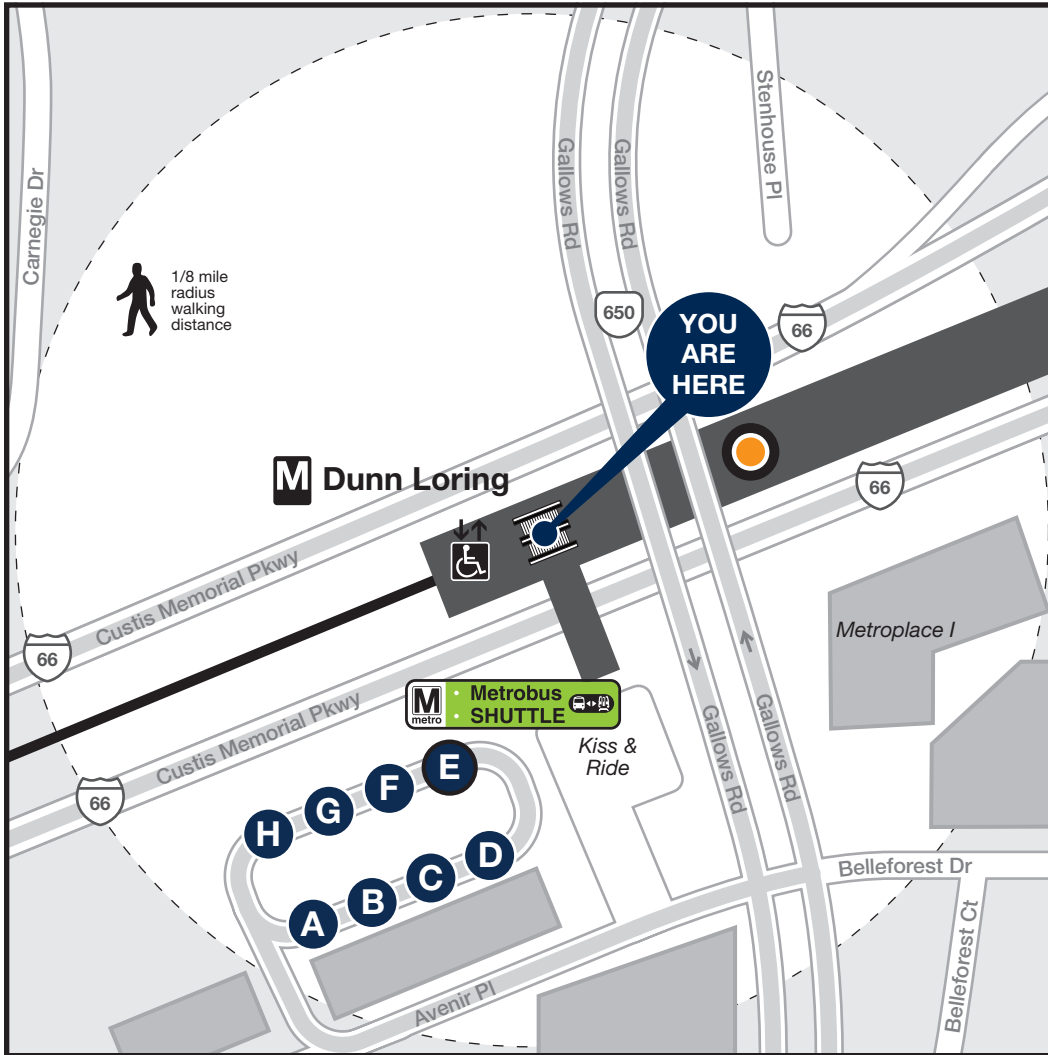

Station Vicinity Map Dunn Loring

LEGEND

Bus Stop (on the street) Bus Bay (at the station)

The lettered discs on this map will help you locate the bus stop or bay near this station. Be advised the letters are not displayed on the street bus stops.

Elevator

Escalator

Bus Route

Metrorail Station and line

74.102.EVAC-0622

Metrobus SHUTTLE

In the event of an emergency, this bus stop will also be served by shuttle buses.

Approximate walking distance to the next Metro Station from this exit

There are no stations within a reasonable walking distance.

BUS SERVICE AND BOARDING LOCATIONS

Route	Destination	Board at
METROBUS		
1B	Ballston-MU	
1C	Fair Oaks Mall	
2A	Ballston-MU	
2B	Fair Oaks Mall	

Route	Destination	Board at
FAIRFAX CONNECTOR		
401	Tysons Westpark via Tysons Corner	
402	Franconia-Springfield	
462	Tysons Corner	
467	Tysons Corner	

Subject to change without notice. Esta información puede cambiar.