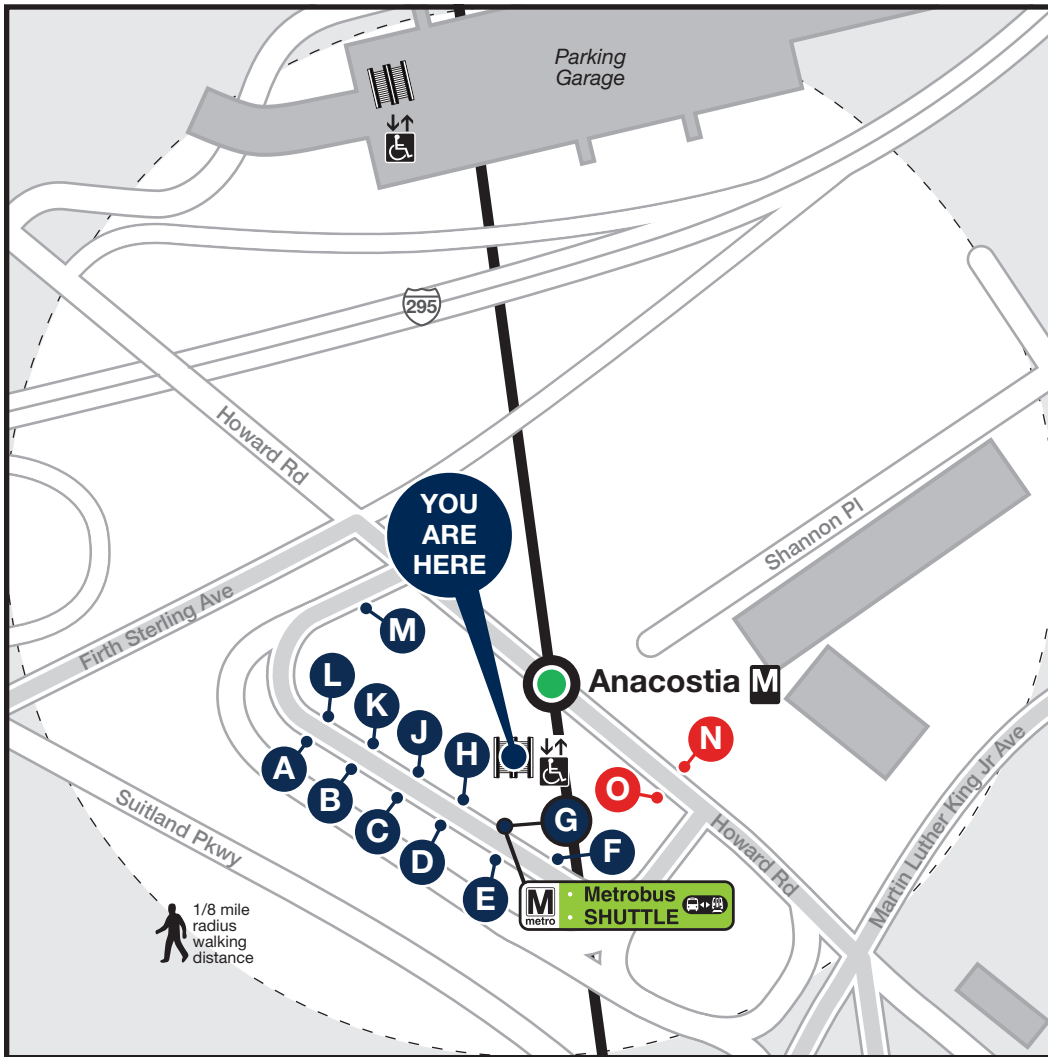

Station Vicinity Map Anacostia

LEGEND

A Bus Stop (on the street) **A** Bus Bay (at the station)

The lettered discs on this map will help you locate the bus stop or bay near this station. Be advised the letters are not displayed on the street bus stops.

- Elevator
- Escalator
- Bus Route
- Metrorail Station and line

38.106.EVAC-0622

G Metrobus SHUTTLE

In the event of an emergency, this bus stop will also be served by shuttle buses.

Approximate walking distance to the next Metro Station from this exit

BUS SERVICE AND BOARDING LOCATIONS

Route	Destination	Board at
METROBUS FREQUENT SERVICE		
A2 A6	MLK Jr Ave & Randle Pl SE	H J K
A7 A8		
B2	Mt Rainier	B
W4	Deanwood M	D

Route	Destination	Board at
METROBUS		
A2	Southern Ave M	H
A4	Coast Guard Headquarters	G
A4	Fort Drum, DC Village	L
A6	Livingston via Wheeler Rd	J
A7	Livingston via Wheeler Rd	J
A8	Livingston via S Capitol St	K
90	Duke Ellington Bridge	E
P6	Rhode Island Ave M	C
V2	Capitol Heights M	A

Route	Destination	Board at
W2 W3	United Medical Center	O
W2 W3	Washington Overlook	N
W5	Coast Guard Headquarters	G
W5	Blue Plains, DC Village	L
W6	Clockwise Loop	M
W8	Counterclockwise Loop	M
DC CIRCULATOR		
C	Union Station M	F
C	Congress Heights M	G