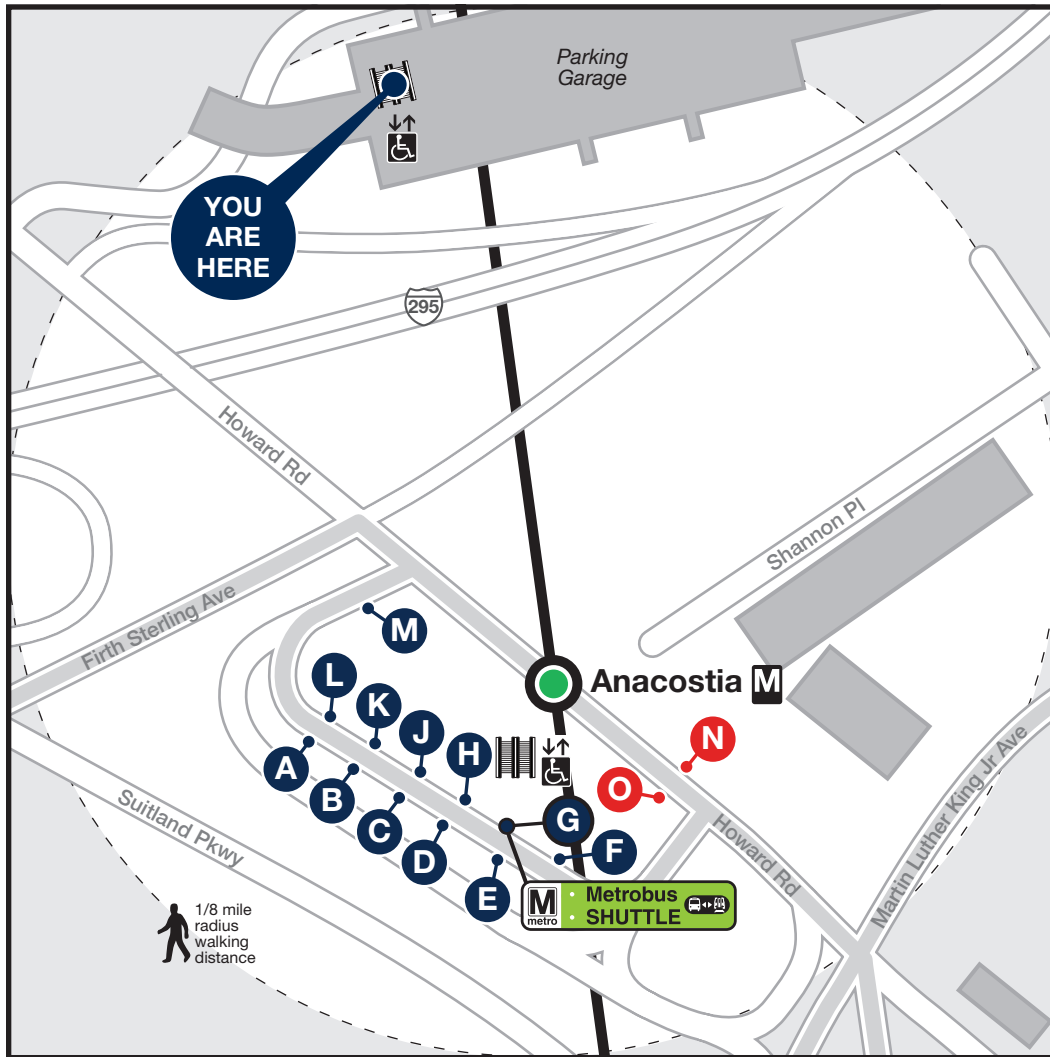

Station Vicinity Map Anacostia

LEGEND

A Bus Stop (on the street) **A** Bus Bay (at the station)

The lettered discs on this map will help you locate the bus stop or bay near this station. Be advised the letters are not displayed on the street bus stops.

- Elevator
- Escalator
- Bus Route
- Metrorail Station and line

38.085.EVAC-0622

G Metrobus SHUTTLE

In the event of an emergency, this bus stop will also be served by shuttle buses.

Approximate walking distance to the next Metro Station from this exit

BUS SERVICE AND BOARDING LOCATIONS

Route	Destination	Board at
METROBUS FREQUENT SERVICE		
A2 A6	MLK Jr Ave & Randle Pl SE	H J K
B2	Mt Rainier	B
W4	Deanwood M	D

Route	Destination	Board at
METROBUS		
A2	Southern Ave M	H
A4	Coast Guard Headquarters	G
A4	Fort Drum, DC Village	L
A6	Livingston via Wheeler Rd	J
A7	Livingston via Wheeler Rd	J
A8	Livingston via S Capitol St	K
90	Duke Ellington Bridge	E
P6	Rhode Island Ave M	C
V2	Capitol Heights M	A

Route	Destination	Board at
W2 W3	United Medical Center	O
W2 W3	Washington Overlook	N
W5	Coast Guard Headquarters	G
W5	Blue Plains, DC Village	L
W6	Clockwise Loop	M
W8	Counterclockwise Loop	M
DC CIRCULATOR		
C	Union Station M	F
C	Congress Heights M	G