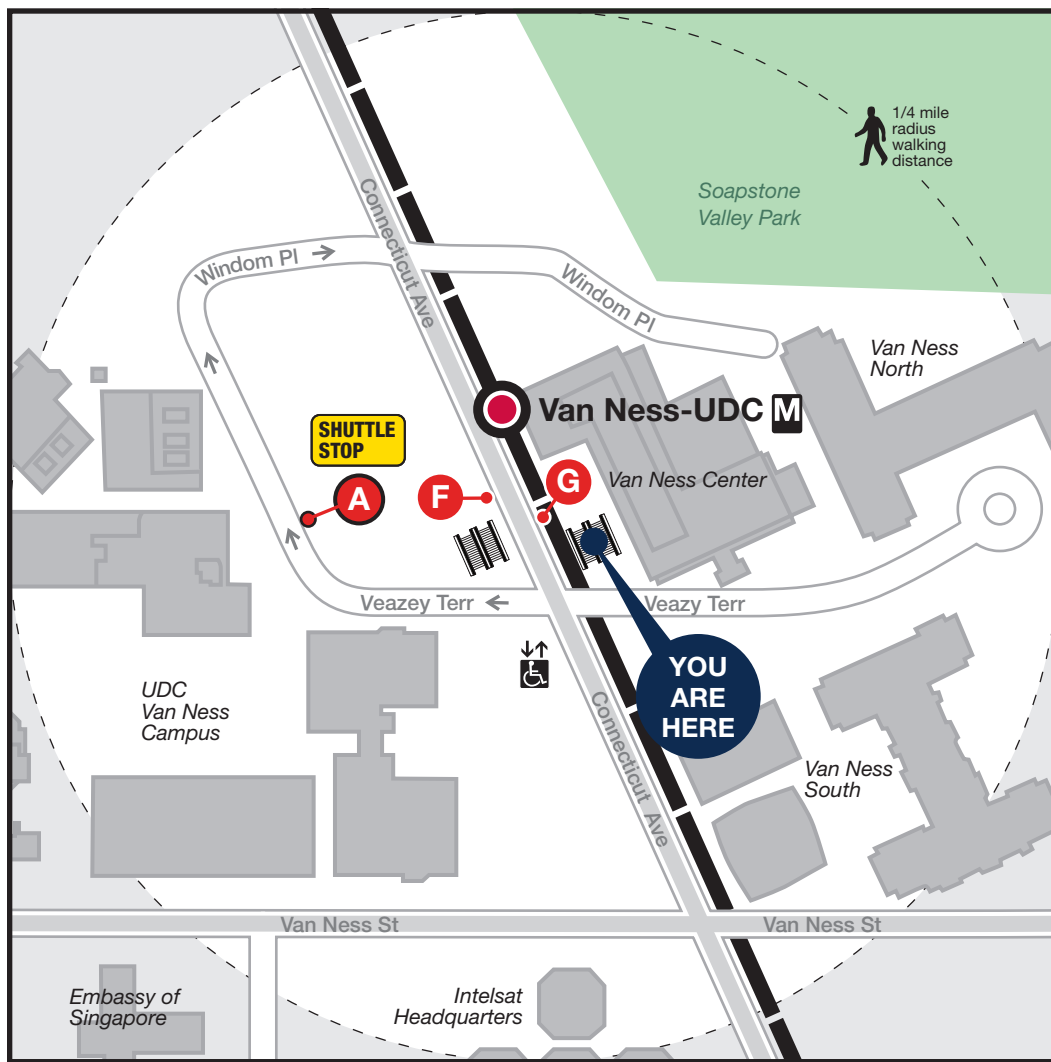

# Station Vicinity Map Van Ness-UDC

**LEGEND**

- Bus Stop (on street)
- Bus Bay
- Elevator
- Escalator
- Bus Served Road
- Metrorail Station and line

**Note:**  
The lettered discs on this map will help you locate the bus stop or bay near this station. Be advised they are not displayed at the on street bus stops.

14.009.EVAC-0615

**In the event of an emergency, this bus stop will also be served by shuttle buses**

To Cleveland Park Station, 0.6 mile

## APPROXIMATE WALKING DISTANCE TO THE NEXT METRO STATION FROM THIS EXIT

Station	Lines	Distance	Time to Station	Directions
Cleveland Park		0.6 mile	12 mins	Turn left (south) on Connecticut Avenue and go 5 blocks.

## BUS SERVICE AND BOARDING LOCATIONS

Route	Destination	Stops
<b>METROBUS</b>		
H2	Brookland-CUA	
L1	Potomac Park	
L2	Farragut North & West	
L1, L2	Chevy Chase Circle	

Subject to change without notice. Esta información puede cambiar.