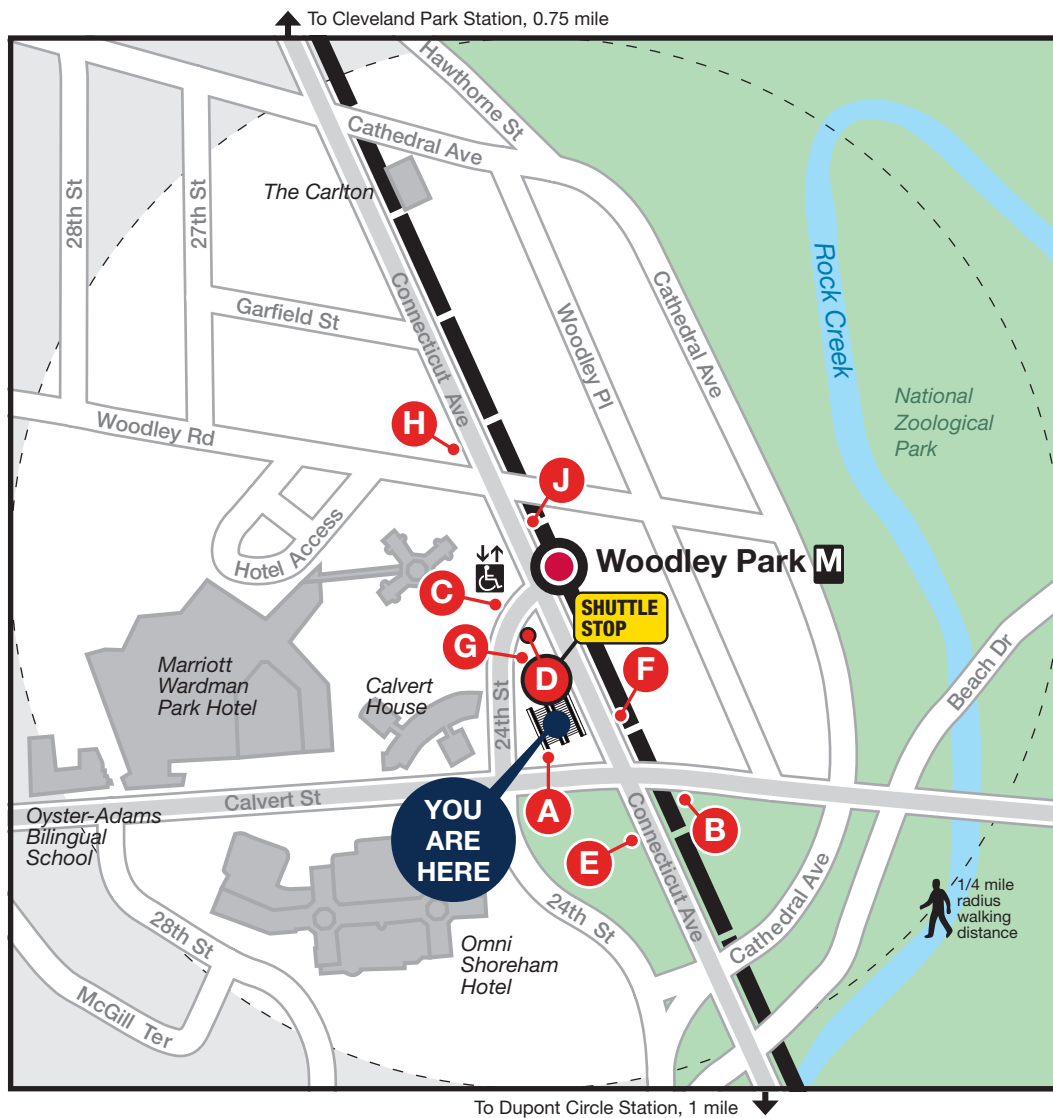

Station Vicinity Map Woodley Park

LEGEND

- Bus Stop (on street)
- Bus Bay
- Elevator
- Escalator
- Bus Served Road
- Metrorail Station and line

Note:
The lettered discs on this map will help you locate the bus stop or bay near this station. Be advised they are not displayed at the on street bus stops.

12.007.EVAC-0615

D In the event of an emergency, this bus stop will also be served by shuttle buses

APPROXIMATE WALKING DISTANCE TO THE NEXT METRO STATION FROM THIS EXIT

Station	Lines	Distance	Time to Station	Directions
Cleveland Park		0.75 mile	15 mins	Turn left (north) on Connecticut Ave and go 7 blocks.
Dupont Circle		1 mile	20 mins	Turn right (south) on Connecticut Ave and go 10 blocks.

BUS SERVICE AND BOARDING LOCATIONS

Route	Destination	Stops	Route	Destination	Stops
METROBUS			DC CIRCULATOR		
96	Tenleytown-AU			McPherson Sq	
96	Capitol Heights				
L1, L2	Chevy Chase Circle				
L1	Potomac Park				
L2	Farragut North & West				
X3	Minnesota Ave				
X3	Tenleytown-AU				