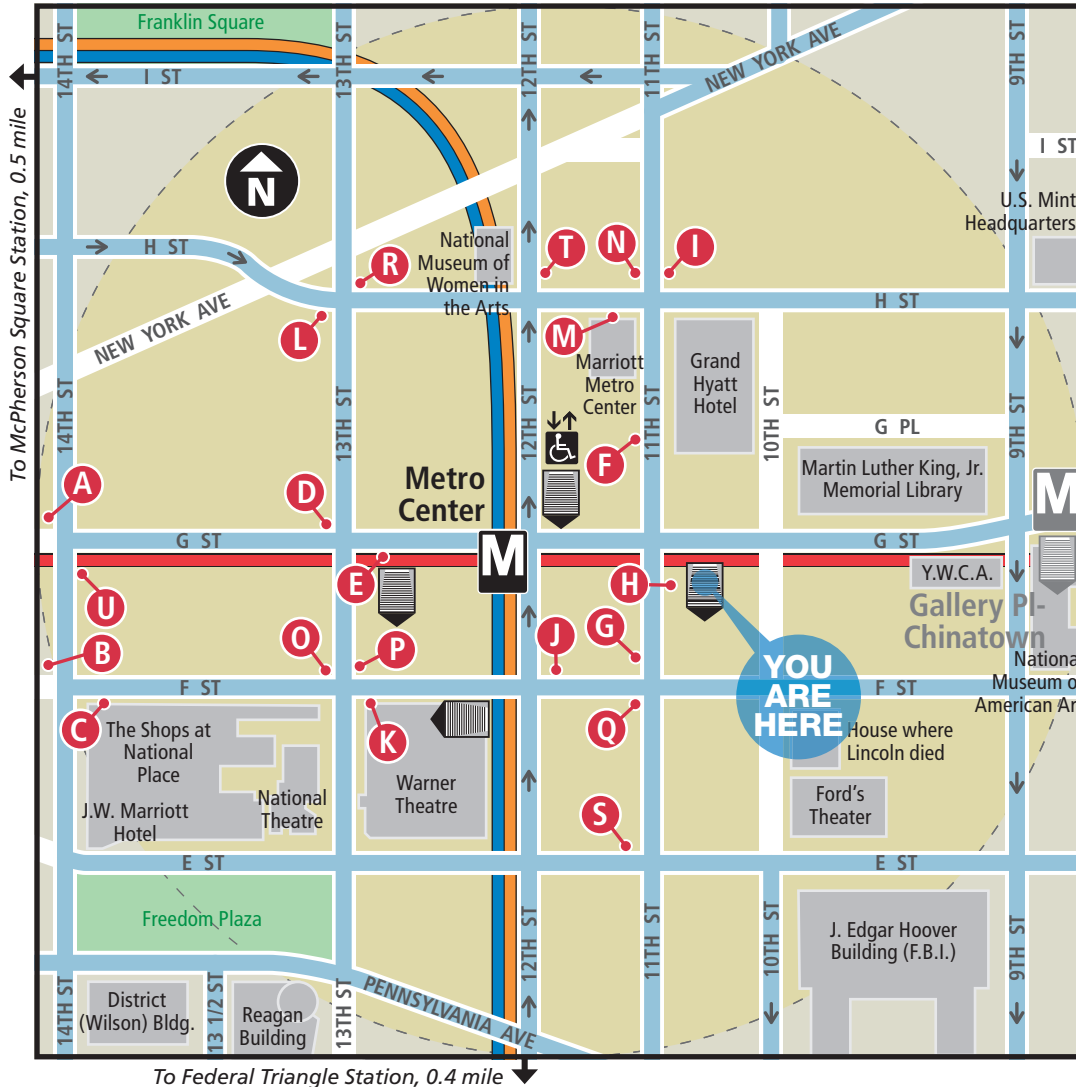

Emergency Evacuation Map

Mapa De la Evacuacion De la Emergencia

Metro Center Station

11th & G Sts Exit

Map Legend

- Bus Stop (on street)
- Bus Bay
- Bus Route operates in both directions
- Bus Route operates in a one-way direction
- Elevator
- Escalator showing your direction as you step off the escalator

09.019.EVAC

Approximate Walking Distance to the next Metro Station from this exit

Station	Lines	Distance	Time	Directions
Federal Triangle	Blue/Orange Lines	0.4 mile	8 mins	turn left on 11th St and go 3 blocks to Pennsylvania Ave, turn right and go one block to 12th St.
Gallery Pl-Chinatown	Red/Green/Yellow Lines	0.2 mile	4 mins	turn right on G St and go 2 blocks to 9th St.
McPherson Square	Blue/Orange Lines	0.5 mile	10 mins	turn left on G St. and go 3 blocks to 14th St, turn right and go 3 blocks to I St, turn left then go one block.

Rte	Destination	Stops
D1	Glover Park	E
D1	Union Station	D,O
D3	Georgetown/Sibley Hospital	E
D3	Ivy City	D,O
D6	Sibley Hospital	E
D6	Stadium-Armory	D,O
G8	Avondale	I,L
G8	Farragut North/Farragut West	N,R
P6	Rhode Island Ave-Brentwood	H

Rte	Destination	Stops
P6	Anacostia	F
P17	Fort Washington	
P19	Park & Ride	D,O
S2	Silver Spring	H,I
S2,S4	Federal Triangle	G,L
S4	Silver Spring	H,I
W13	Fort Washington via Friendly	D,O
X2	Lafayette Square	N,R
X2	Minnesota Ave	M,L