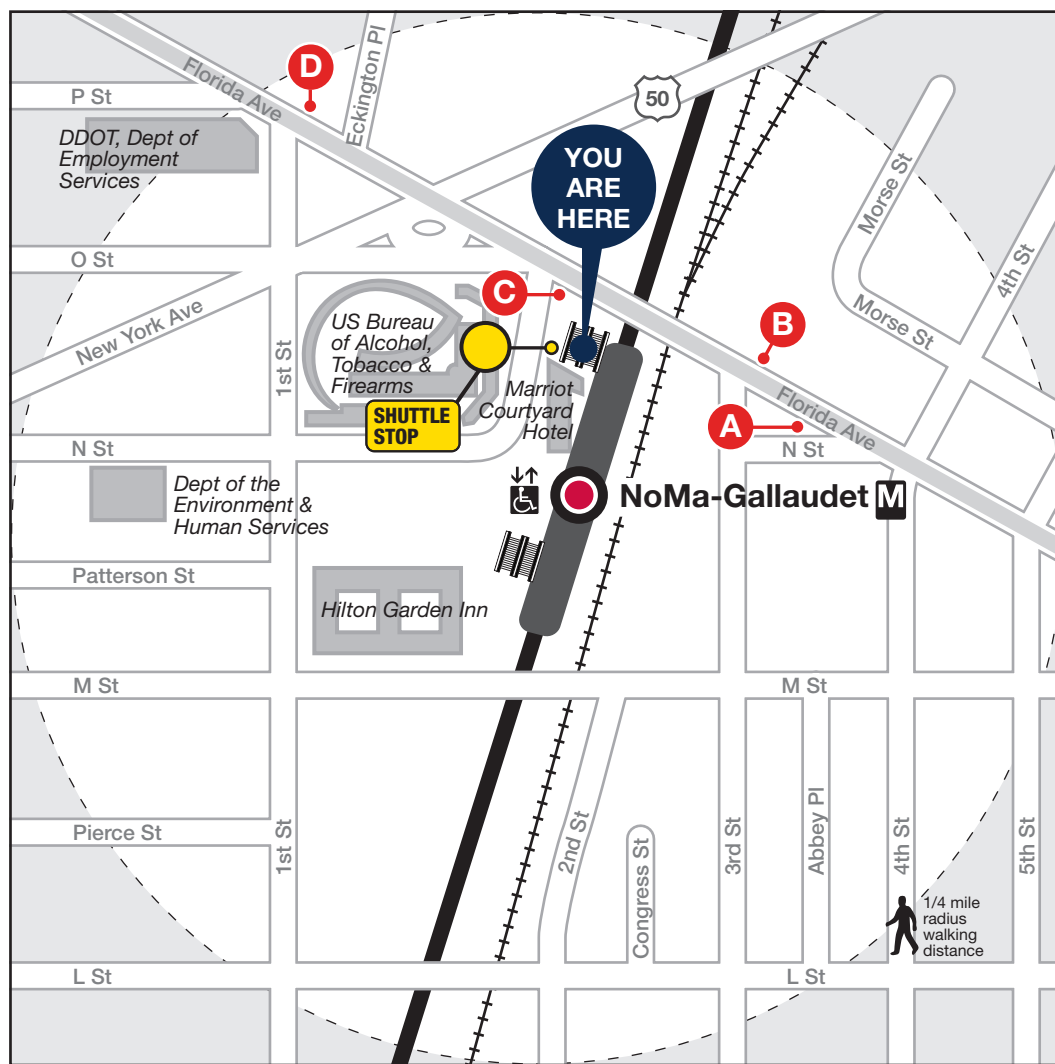

Station Vicinity Map NoMa-Gallaudet

LEGEND

- Bus Stop (on street)
- Bus Bay
- Elevator
- Escalator
- Bus Served Road
- Metrorail Station and line

Note:
The lettered discs on this map will help you locate the bus stop or bay near this station. Be advised they are not displayed at the on street bus stops.

05.108.EVAC-0615

In the event of an emergency, shuttle buses will stop at this location

To Union Station, 0.75 mile ↓

APPROXIMATE WALKING DISTANCE TO THE NEXT METRO STATION FROM THIS EXIT

Station	Lines	Distance	Time to Station	Directions
Union Station		0.75 mile	15 mins	Turn left on 1st St and go 6 blocks to the station.

BUS SERVICE AND BOARDING LOCATIONS

Route	Destination	Stops
METROBUS		
90	Duke Ellington Bridge	
90	Anacostia	
92	Reeves Center	
92	Congress Heights	
93	Duke Ellington Bridge	
93	Congress Heights	
X3	Tenleytown-AU	
X3	Minnesota Ave	