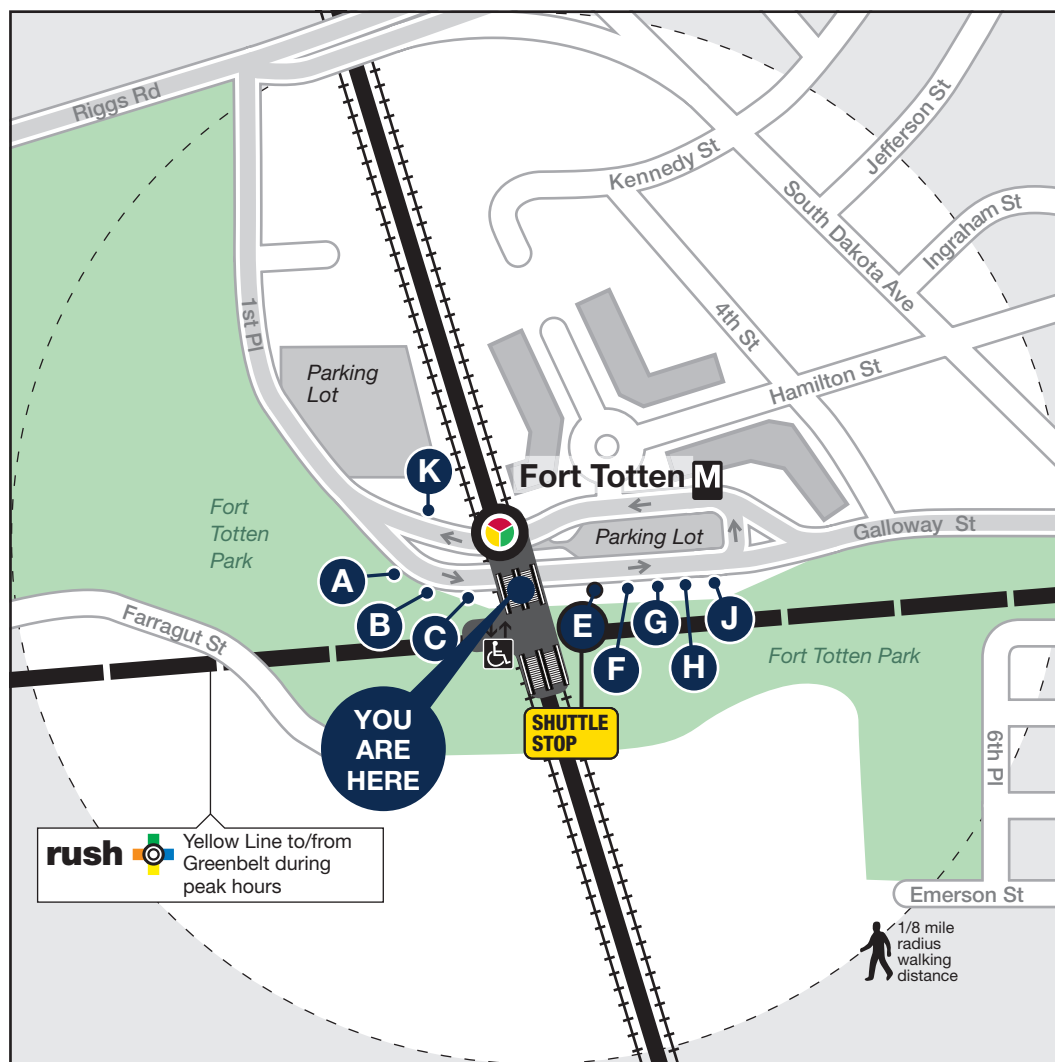

Station Vicinity Map Fort Totten

LEGEND

- Bus Stop (on street)
- Bus Bay
- Elevator
- Escalator
- Bus Served Road
- Metrorail Station and line

Note:
The lettered discs on this map will help you locate the bus stop or bay near this station. Be advised they are not displayed at the on street bus stops.

02.028A.EVAC-0615

E In the event of an emergency, this bus stop will also be served by shuttle buses

APPROXIMATE WALKING DISTANCE TO THE NEXT METRO STATION FROM THIS EXIT

There are no stations within a reasonable walking distance.

BUS SERVICE AND BOARDING LOCATIONS

Route	Destination	Stops	Route	Destination	Stops
METROBUS					
60	Georgia Ave-Petworth M	G	F6	New Carrollton M	J
64	Federal Triangle M	B	K2	Takoma M	H
80	Kennedy Center	F	K6	White Oak	A
E2, E3, E4	Friendship Heights M	K	K9	FDA/Federal Research Center	A
E2	Ivy City	G	R1	Adelphi	E
E3	Ivy City via Riggs Park	G	R2	Calverton	E
E4	Riggs Park	G			