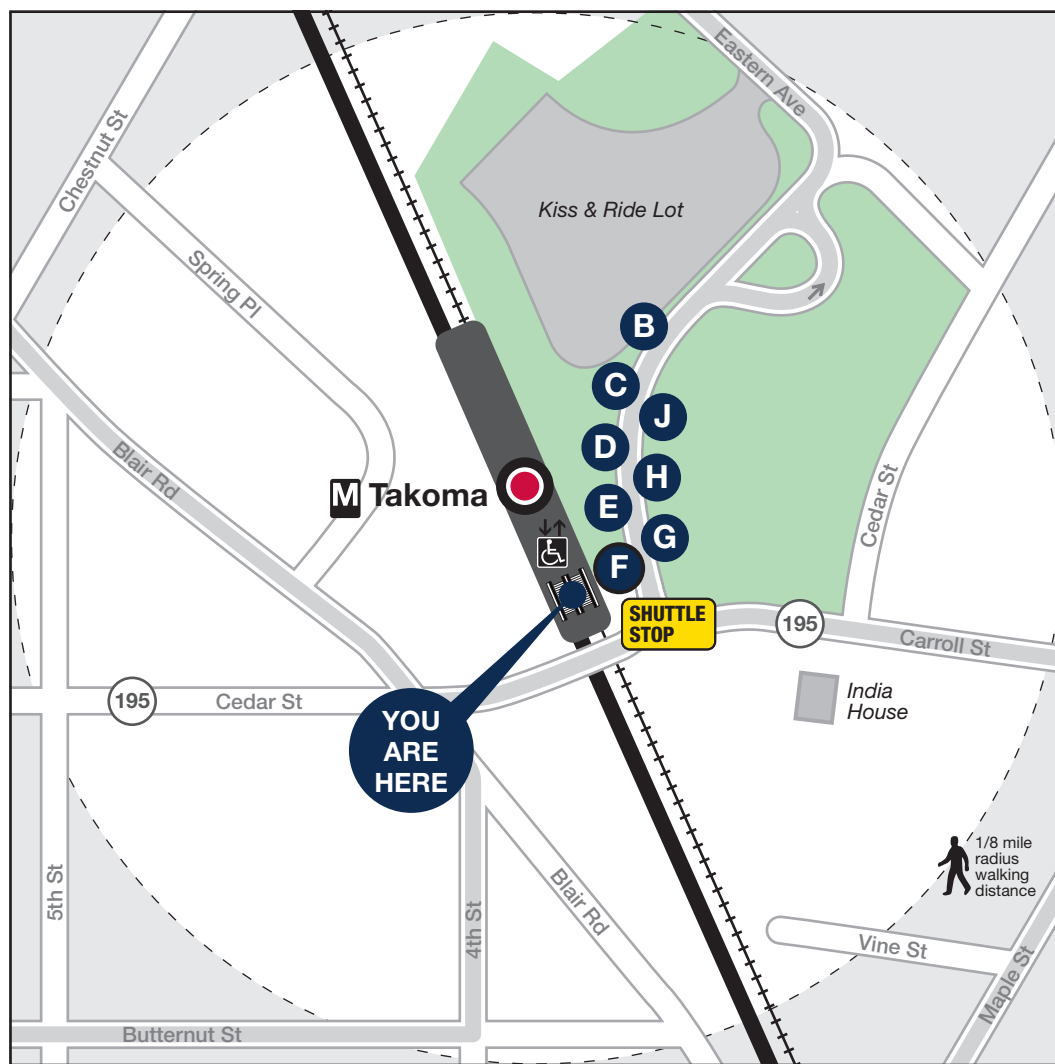

Station Vicinity Map Takoma

LEGEND

- Bus Stop (on street)
- Bus Bay
- Elevator
- Escalator
- Bus Served Road
- Metrorail Station and line

Note:
The lettered discs on this map will help you locate the bus stop or bay near this station. Be advised they are not displayed at the on street bus stops.

01.029.EVAC-0615

F In the event of an emergency, this bus stop will also be served by shuttle buses

APPROXIMATE WALKING DISTANCE TO THE NEXT METRO STATION FROM THIS EXIT

There are no stations within a reasonable walking distance.

BUS SERVICE AND BOARDING LOCATIONS

Route	Destination	Stops	Route	Destination	Stops
METROBUS			RIDE ON - MONTGOMERY COUNTY		
52	L'Enfant Plaza		3	Silver Spring	
53	McPherson Sq		12	Silver Spring	
54	L'Enfant Plaza		13	Silver Spring	
62	Georgia Ave-Petworth		14	Silver Spring	
63	Federal Triangle		16	Silver Spring	
F1, F2	Cheverly		18	Langley Park	
K2	Fort Totten		18	Silver Spring	
			24	Hillandale	
			25	Langley Park	